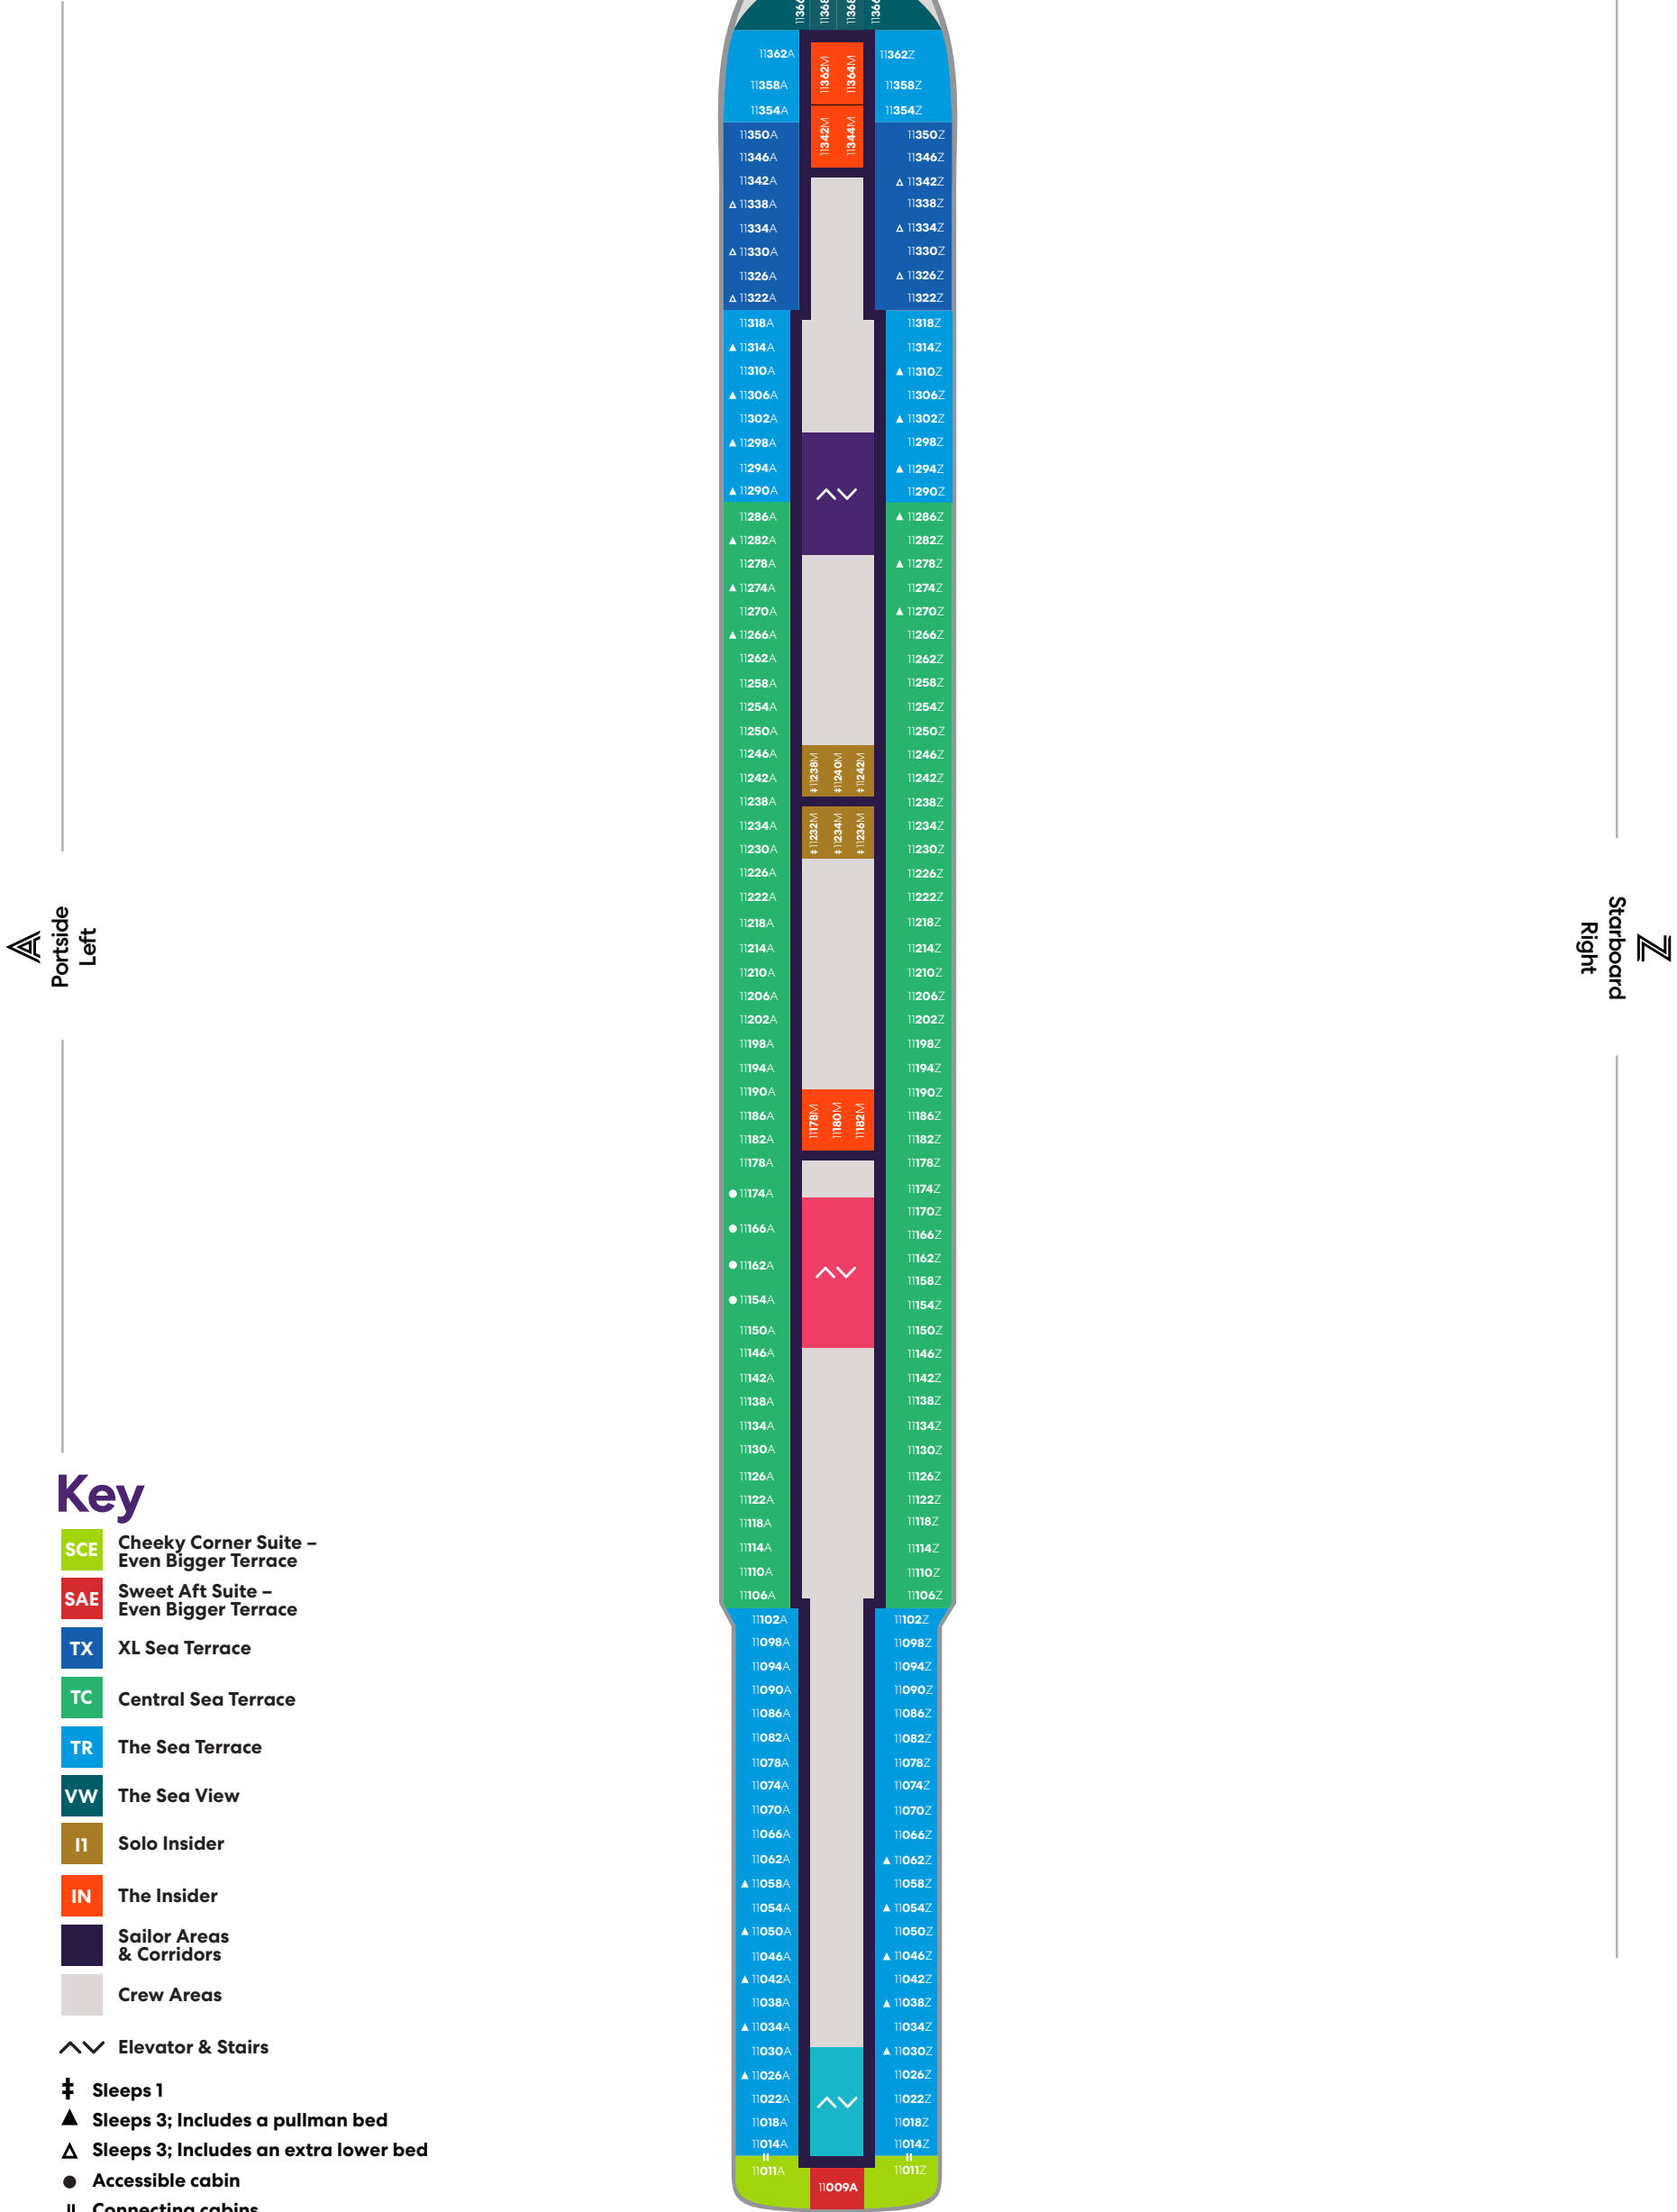

Deck

9

VALIANT LADY

Portside
Left

Starboard
Right

Key

- SCP Cheeky Corner Suite – Pretty Big Terrace
- SAP Sweet Aft Suite – Pretty Big Terrace
- TX XL Sea Terrace
- TC Central Sea Terrace
- TR The Sea Terrace
- VI Solo Sea View
- VW The Sea View
- IN The Insider
- Sailor Areas & Corridors
- Crew Areas
- ^v Elevator & Stairs
- ‡ Sleeps 1
- ▲ Sleeps 3; Includes a pullman bed
- △ Sleeps 3; Includes an extra lower bed
- Accessible cabin
- || Connecting cabins

Deck

10

VALIANT LADY

Key

- SCE Cheeky Corner Suite - Even Bigger Terrace
- SAE Sweet Aft Suite - Even Bigger Terrace
- TX XL Sea Terrace
- TC Central Sea Terrace
- TR The Sea Terrace
- VW The Sea View
- IN The Insider
- Sailor Areas & Corridors
- Crew Areas
- ^ v Elevator & Stairs
- ▲ Sleeps 3; Includes a pullman bed
- △ Sleeps 3; Includes an extra lower bed
- Accessible cabin
- || Connecting cabins

Deck

11

VALIANT LADY

Deck

12

VALIANT LADY

Portside
Left

Starboard
Right

Key

- SCB Cheeky Corner Suite - Biggest Terrace
- SAB Sweet Aft Suite - Biggest Terrace
- SS Seriously Suite
- TX XL Sea Terrace
- TC Central Sea Terrace
- TR The Sea Terrace
- VI Solo Sea View
- VW The Sea View
- II Solo Insider
- IN The Insider
- Sailor Areas & Corridors
- Crew Areas
- ^v Elevator & Stairs
- ‡ Sleeps 1
- ▲ Sleeps 3; Includes a pullman bed
- △ Sleeps 3; Includes an extra lower bed
- Accessible cabin
- || Connecting cabins