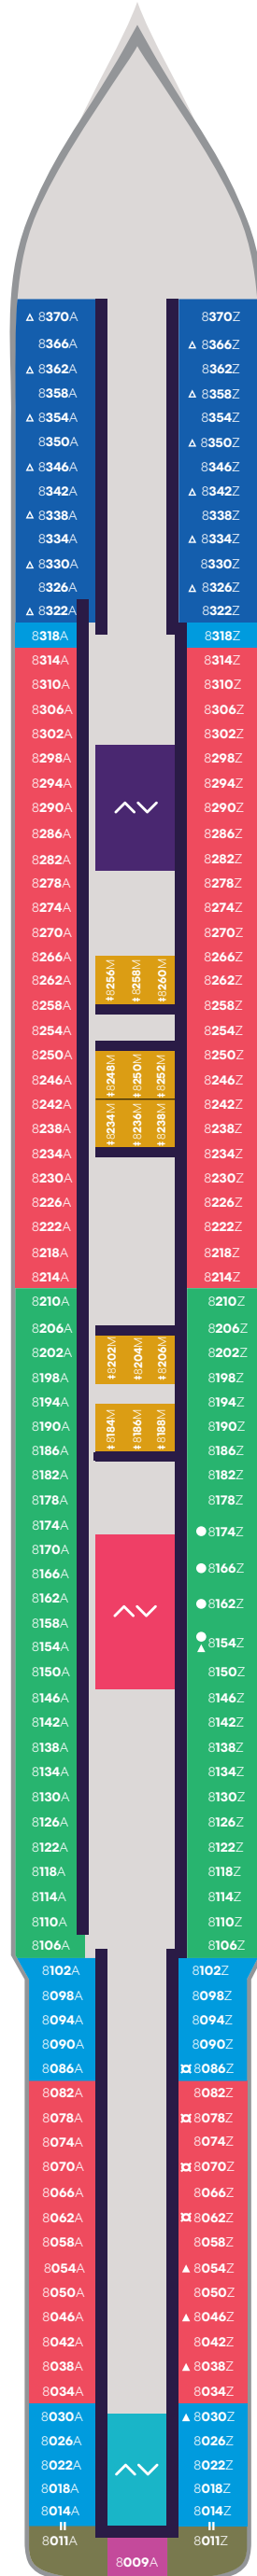

Deck

4

VALIANT LADY

VOYAGES

Portside
Left

Starboard
Right

Key

Sailor Areas & Corridors

Crew Areas

Elevator & Stairs

Deck

5

VALIANT LADY

VOYAGES

Portside
Left

Starboard
Right

Redemption
Spa

Sailor Services
Help Desk

Razzle Dazzle
Vegetarian-forward
Restaurant with Meaty
Cheats + Red Bar

Pink Agave
Upscale Mexican
Restaurant + Mezcal Bar

Key

- VW The Sea View
- I1 Solo Insider
- IN The Insider
- I4 Social Insider
- S Sailor Areas & Corridors
- C Crew Areas
- Elevator & Stairs
- Accessible Head
- ‡ Sleeps 1
- ▲ Sleeps 3; Includes a pullman bed
- + Sleeps 4; Includes both 2 lower beds and 2 pullmans
- Accessible cabin

Deck

VALIANT LADY

Portside
Left

Starboard
Right

Key

- SCP Cheeky Corner Suite – Pretty Big Terrace
- SAP Sweet Aft Suite – Pretty Big Terrace
- TX XL Sea Terrace
- TC Central Sea Terrace
- TR The Sea Terrace
- TL Ltd View Sea Terrace
- II Solo Insider
- Sailor Areas & Corridors
- Crew Areas
- Elevator & Stairs
- Sleeps 1
- Sleeps 3; Includes a pullman bed
- Sleeps 3; Includes an extra lower bed
- Sleeps 4; Includes both an extra lower bed and a pullman bed
- Accessible cabin
- Connecting cabins