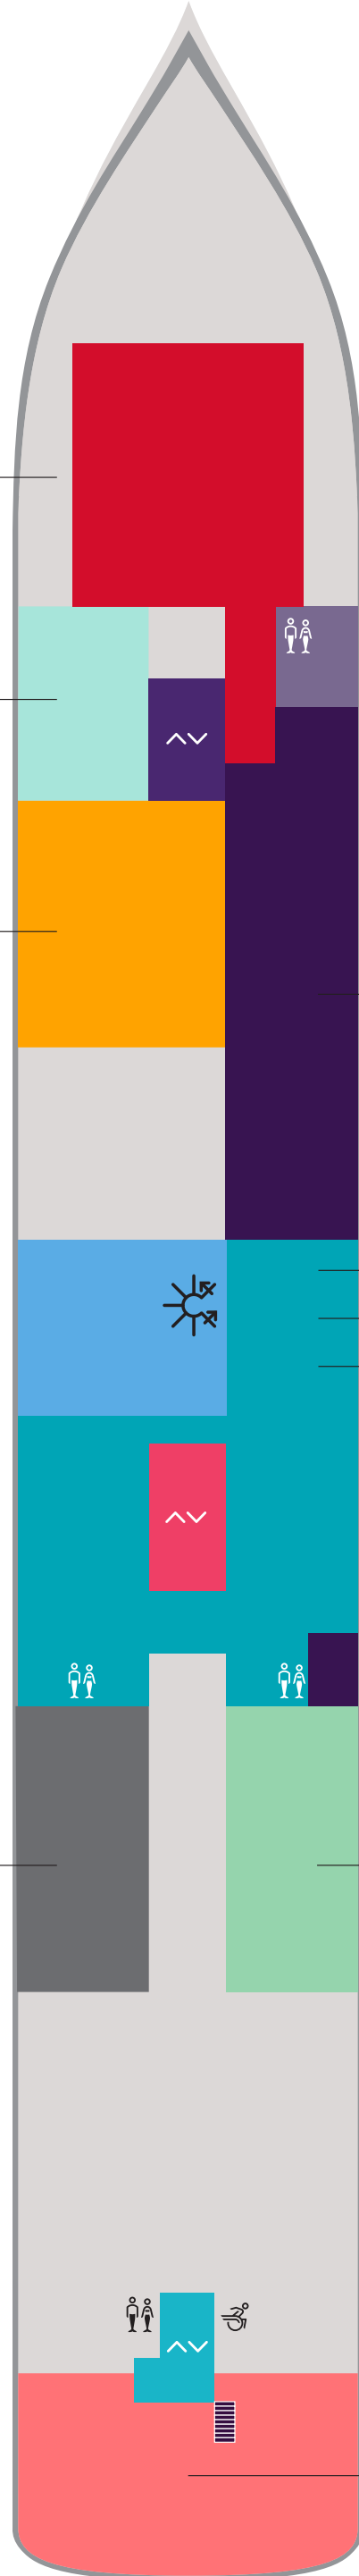

Deck

4

VALIANT LADY

VOYAGES

Portside
Left

Starboard
Right

Key

Sailor Areas & Corridors

Crew Areas

Elevator & Stairs

Deck

5

VALIANT LADY

VOYAGES

Portside
Left

Starboard
Right

Redemption
Spa

Sailor Services
Help Desk

Razzle Dazzle
Vegetarian-forward
Restaurant with Meaty
Cheats + Red Bar

Pink Agave
Upscale Mexican
Restaurant + Mezcal Bar

Key

- VW The Sea View
- I1 Solo Insider
- IN The Insider
- I4 Social Insider
- S Sailor Areas & Corridors
- C Crew Areas
- Elevator & Stairs
- Accessible Head
- ‡ Sleeps 1
- ▲ Sleeps 3; Includes a pullman bed
- + Sleeps 4; Includes both 2 lower beds and 2 pullmans
- Accessible cabin

Key

-  Crew Areas
-  Circular Stairs
-  Stairwells
-  Elevator & Stairs
-  Accessible Head
-  The Head

Deck

7

VALIANT LADY

VOYAGES

The Red Room
Live Performance Space

The Groupie
Private Karaoke