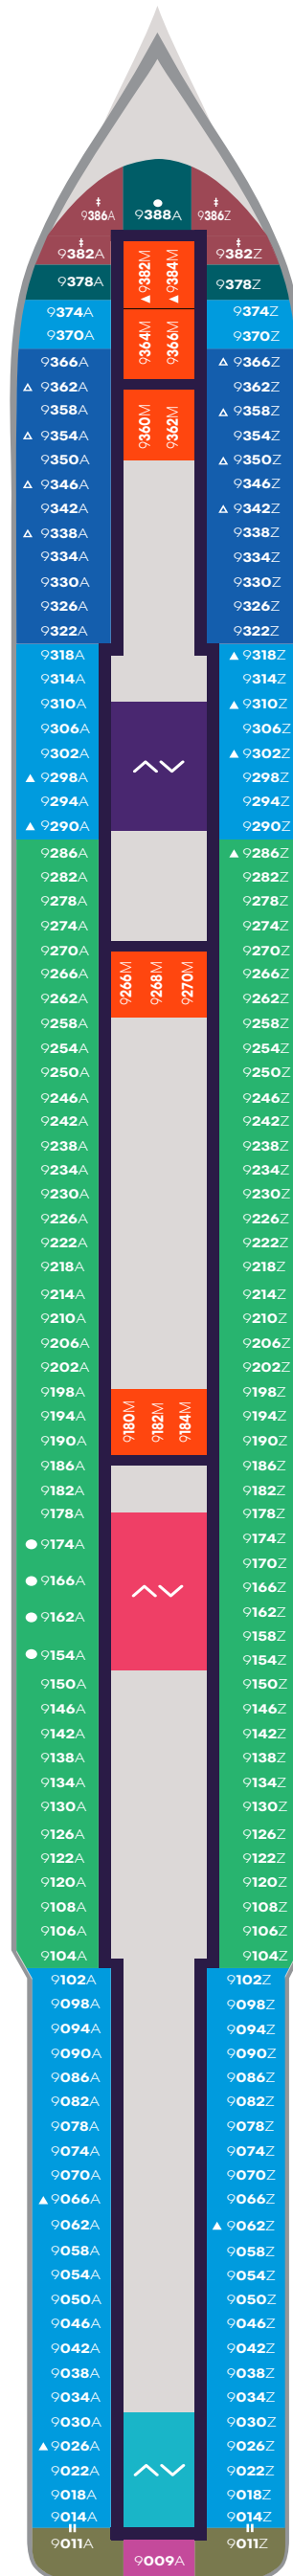

Deck

4

VALIANT LADY

VOYAGES

Portside
Left

Starboard
Right

Key

Sailor Areas & Corridors

Crew Areas

Elevator & Stairs

Deck

5

VALIANT LADY

VOYAGES

Portside
Left

Starboard
Right

Deck

9

VALIANT LADY

Portside
Left

Starboard
Right

Key

- SCP Cheeky Corner Suite – Pretty Big Terrace
- SAP Sweet Aft Suite – Pretty Big Terrace
- TX XL Sea Terrace
- TC Central Sea Terrace
- TR The Sea Terrace
- VI Solo Sea View
- VW The Sea View
- IN The Insider
- Sailor Areas & Corridors
- Crew Areas
- ^v Elevator & Stairs
- ‡ Sleeps 1
- ▲ Sleeps 3; Includes a pullman bed
- △ Sleeps 3; Includes an extra lower bed
- Accessible cabin
- || Connecting cabins

Deck

10

VALIANT LADY

Key

- SCE Cheeky Corner Suite - Even Bigger Terrace
- SAE Sweet Aft Suite - Even Bigger Terrace
- TX XL Sea Terrace
- TC Central Sea Terrace
- TR The Sea Terrace
- VW The Sea View
- IN The Insider
- Sailor Areas & Corridors
- Crew Areas
- ^ v Elevator & Stairs
- ▲ Sleeps 3; Includes a pullman bed
- △ Sleeps 3; Includes an extra lower bed
- Accessible cabin
- || Connecting cabins