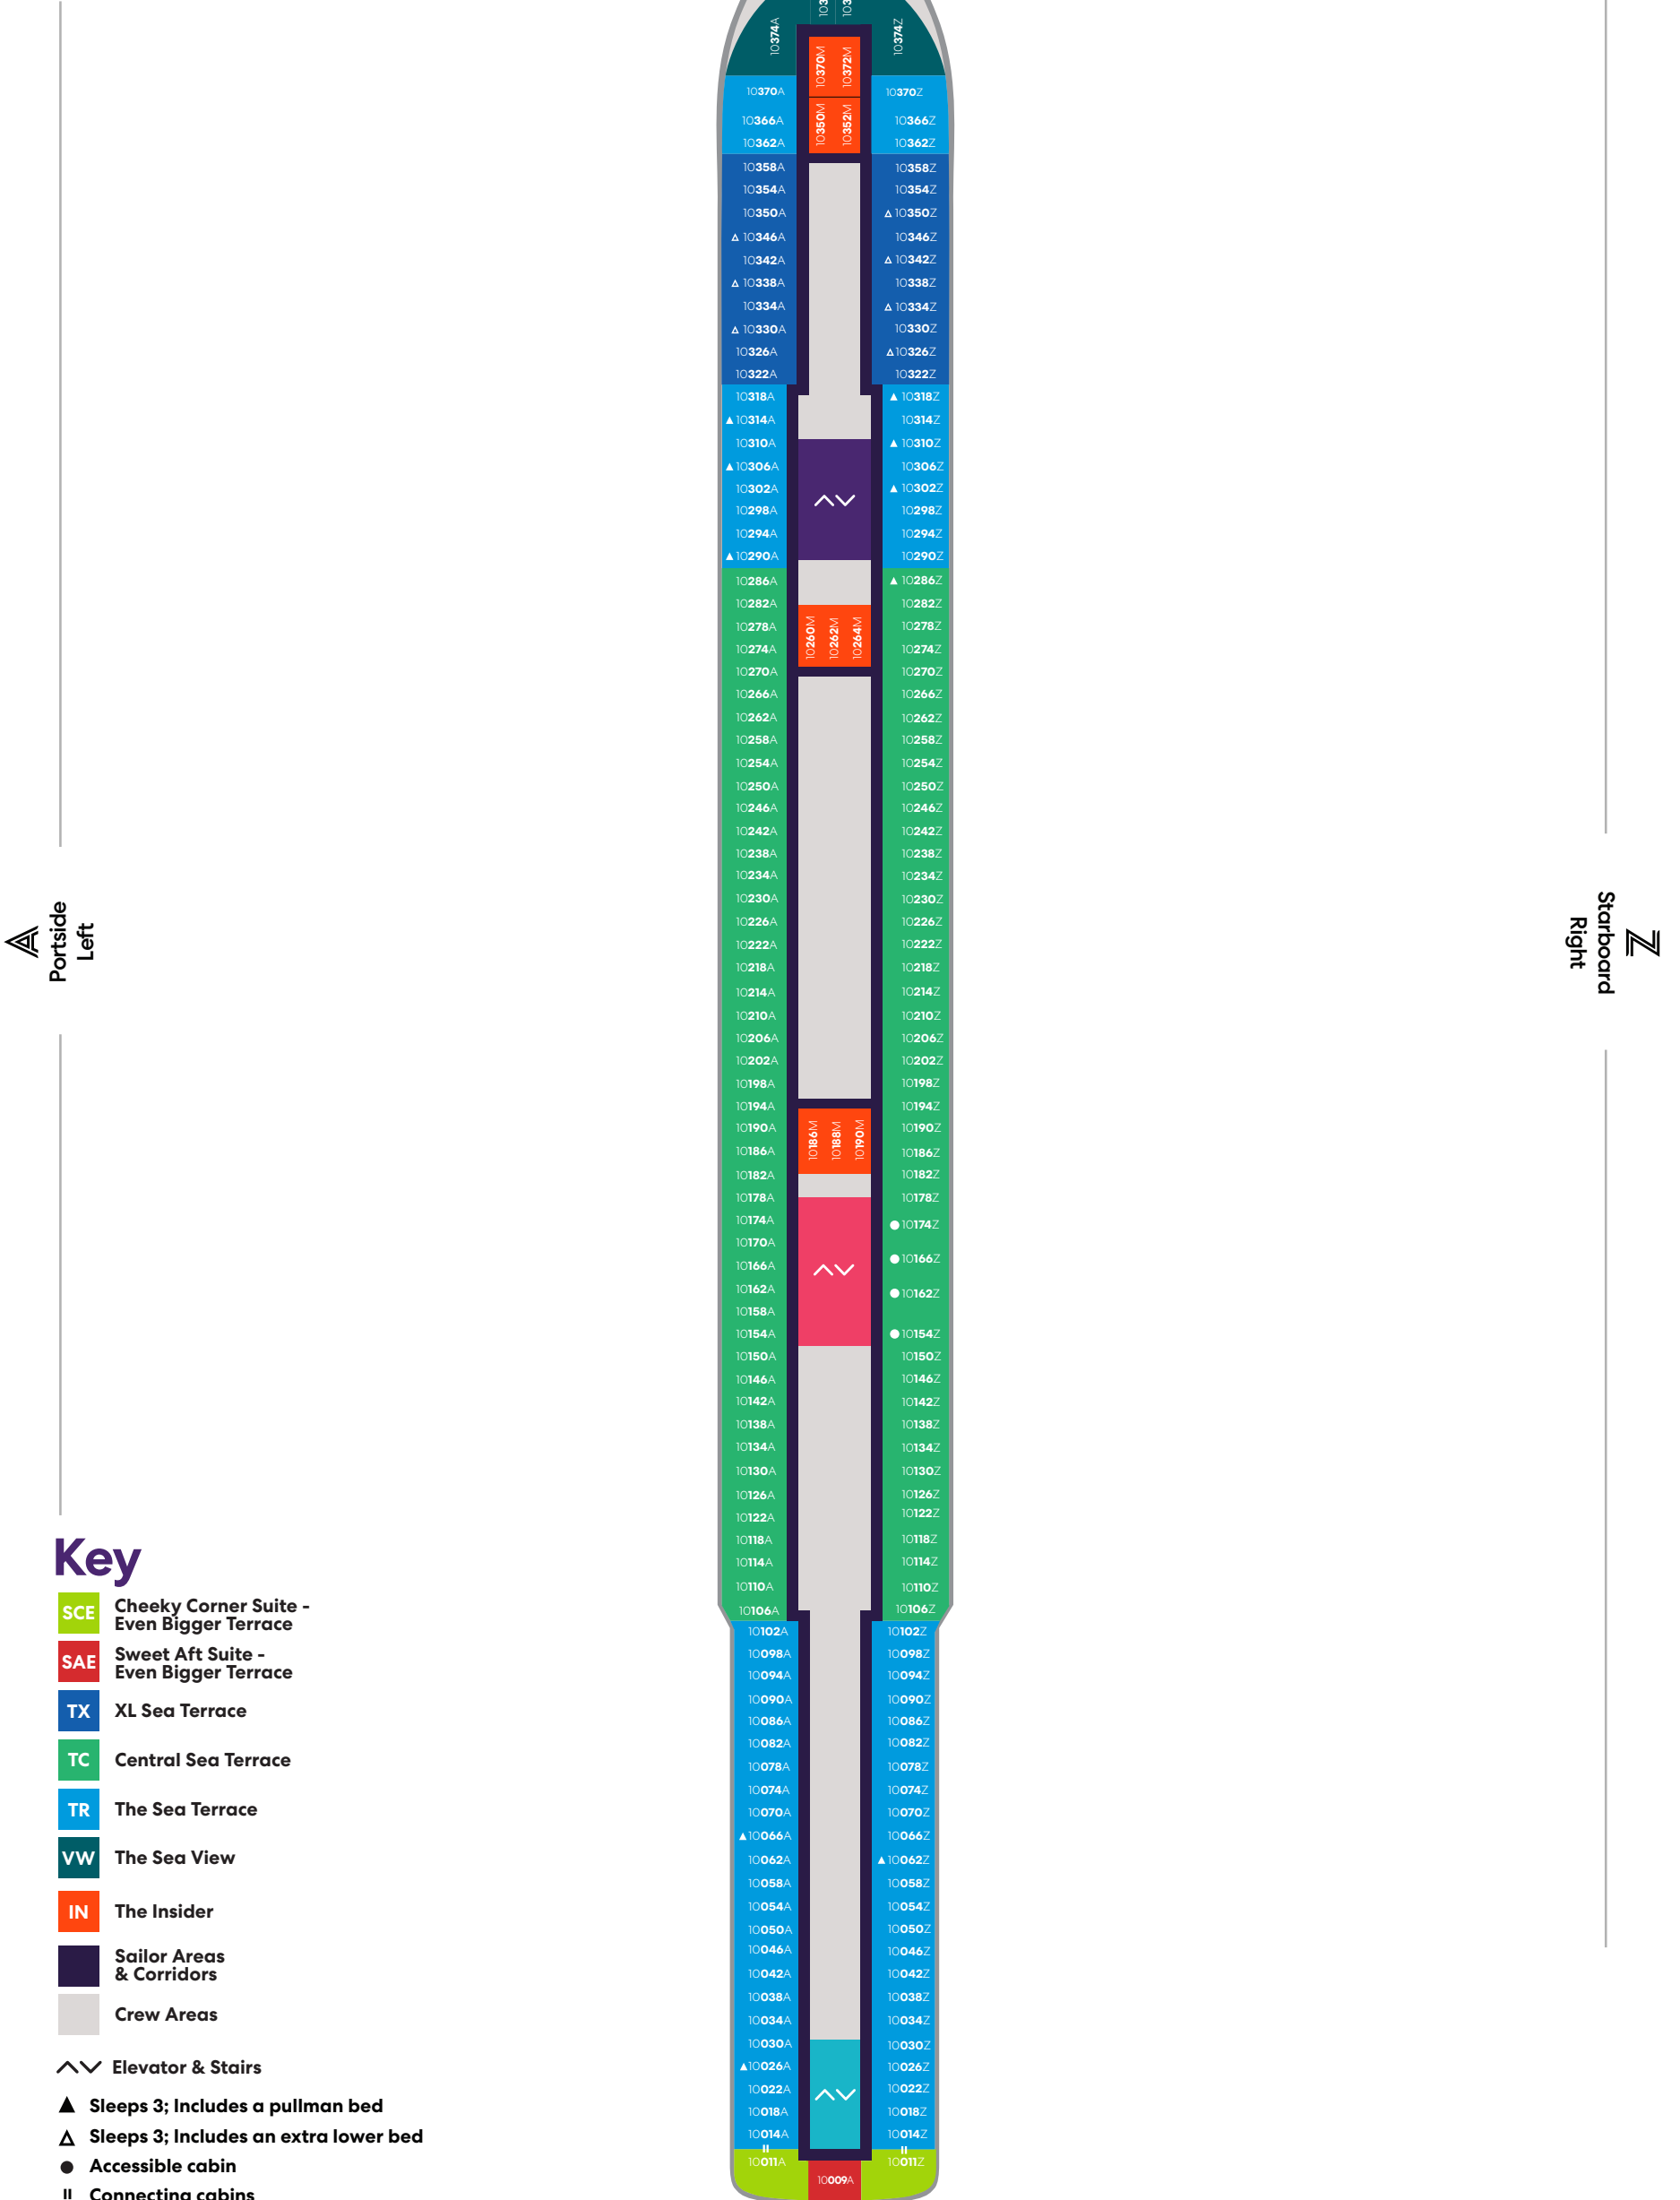

Voyage Vinyl
Record Shop

Coffee Shop
Thoughtfully Sourced Coffee

The Dock
Mezze-Style Outdoor Eatery +
Bar & Social Lounge

Portside
Left

Starboard
Right

Key

-  Crew Areas
-  Circular Stairs
-  Stairwells
-  Elevator & Stairs
-  Accessible Head

Deck

9

VALIANT LADY

Portside
Left

Starboard
Right

Key

- SCP Cheeky Corner Suite – Pretty Big Terrace
- SAP Sweet Aft Suite – Pretty Big Terrace
- TX XL Sea Terrace
- TC Central Sea Terrace
- TR The Sea Terrace
- VI Solo Sea View
- VW The Sea View
- IN The Insider
- Sailor Areas & Corridors
- Crew Areas
- ^v Elevator & Stairs
- ‡ Sleeps 1
- ▲ Sleeps 3; Includes a pullman bed
- △ Sleeps 3; Includes an extra lower bed
- Accessible cabin
- || Connecting cabins

Deck

10

VALIANT LADY

Key

- SCE Cheeky Corner Suite - Even Bigger Terrace
- SAE Sweet Aft Suite - Even Bigger Terrace
- TX XL Sea Terrace
- TC Central Sea Terrace
- TR The Sea Terrace
- VW The Sea View
- IN The Insider
- Sailor Areas & Corridors
- Crew Areas
- ^ v Elevator & Stairs
- ▲ Sleeps 3; Includes a pullman bed
- △ Sleeps 3; Includes an extra lower bed
- Accessible cabin
- || Connecting cabins

Deck

11

VALIANT LADY

Deck

12

VALIANT LADY

Portside
Left

Starboard
Right