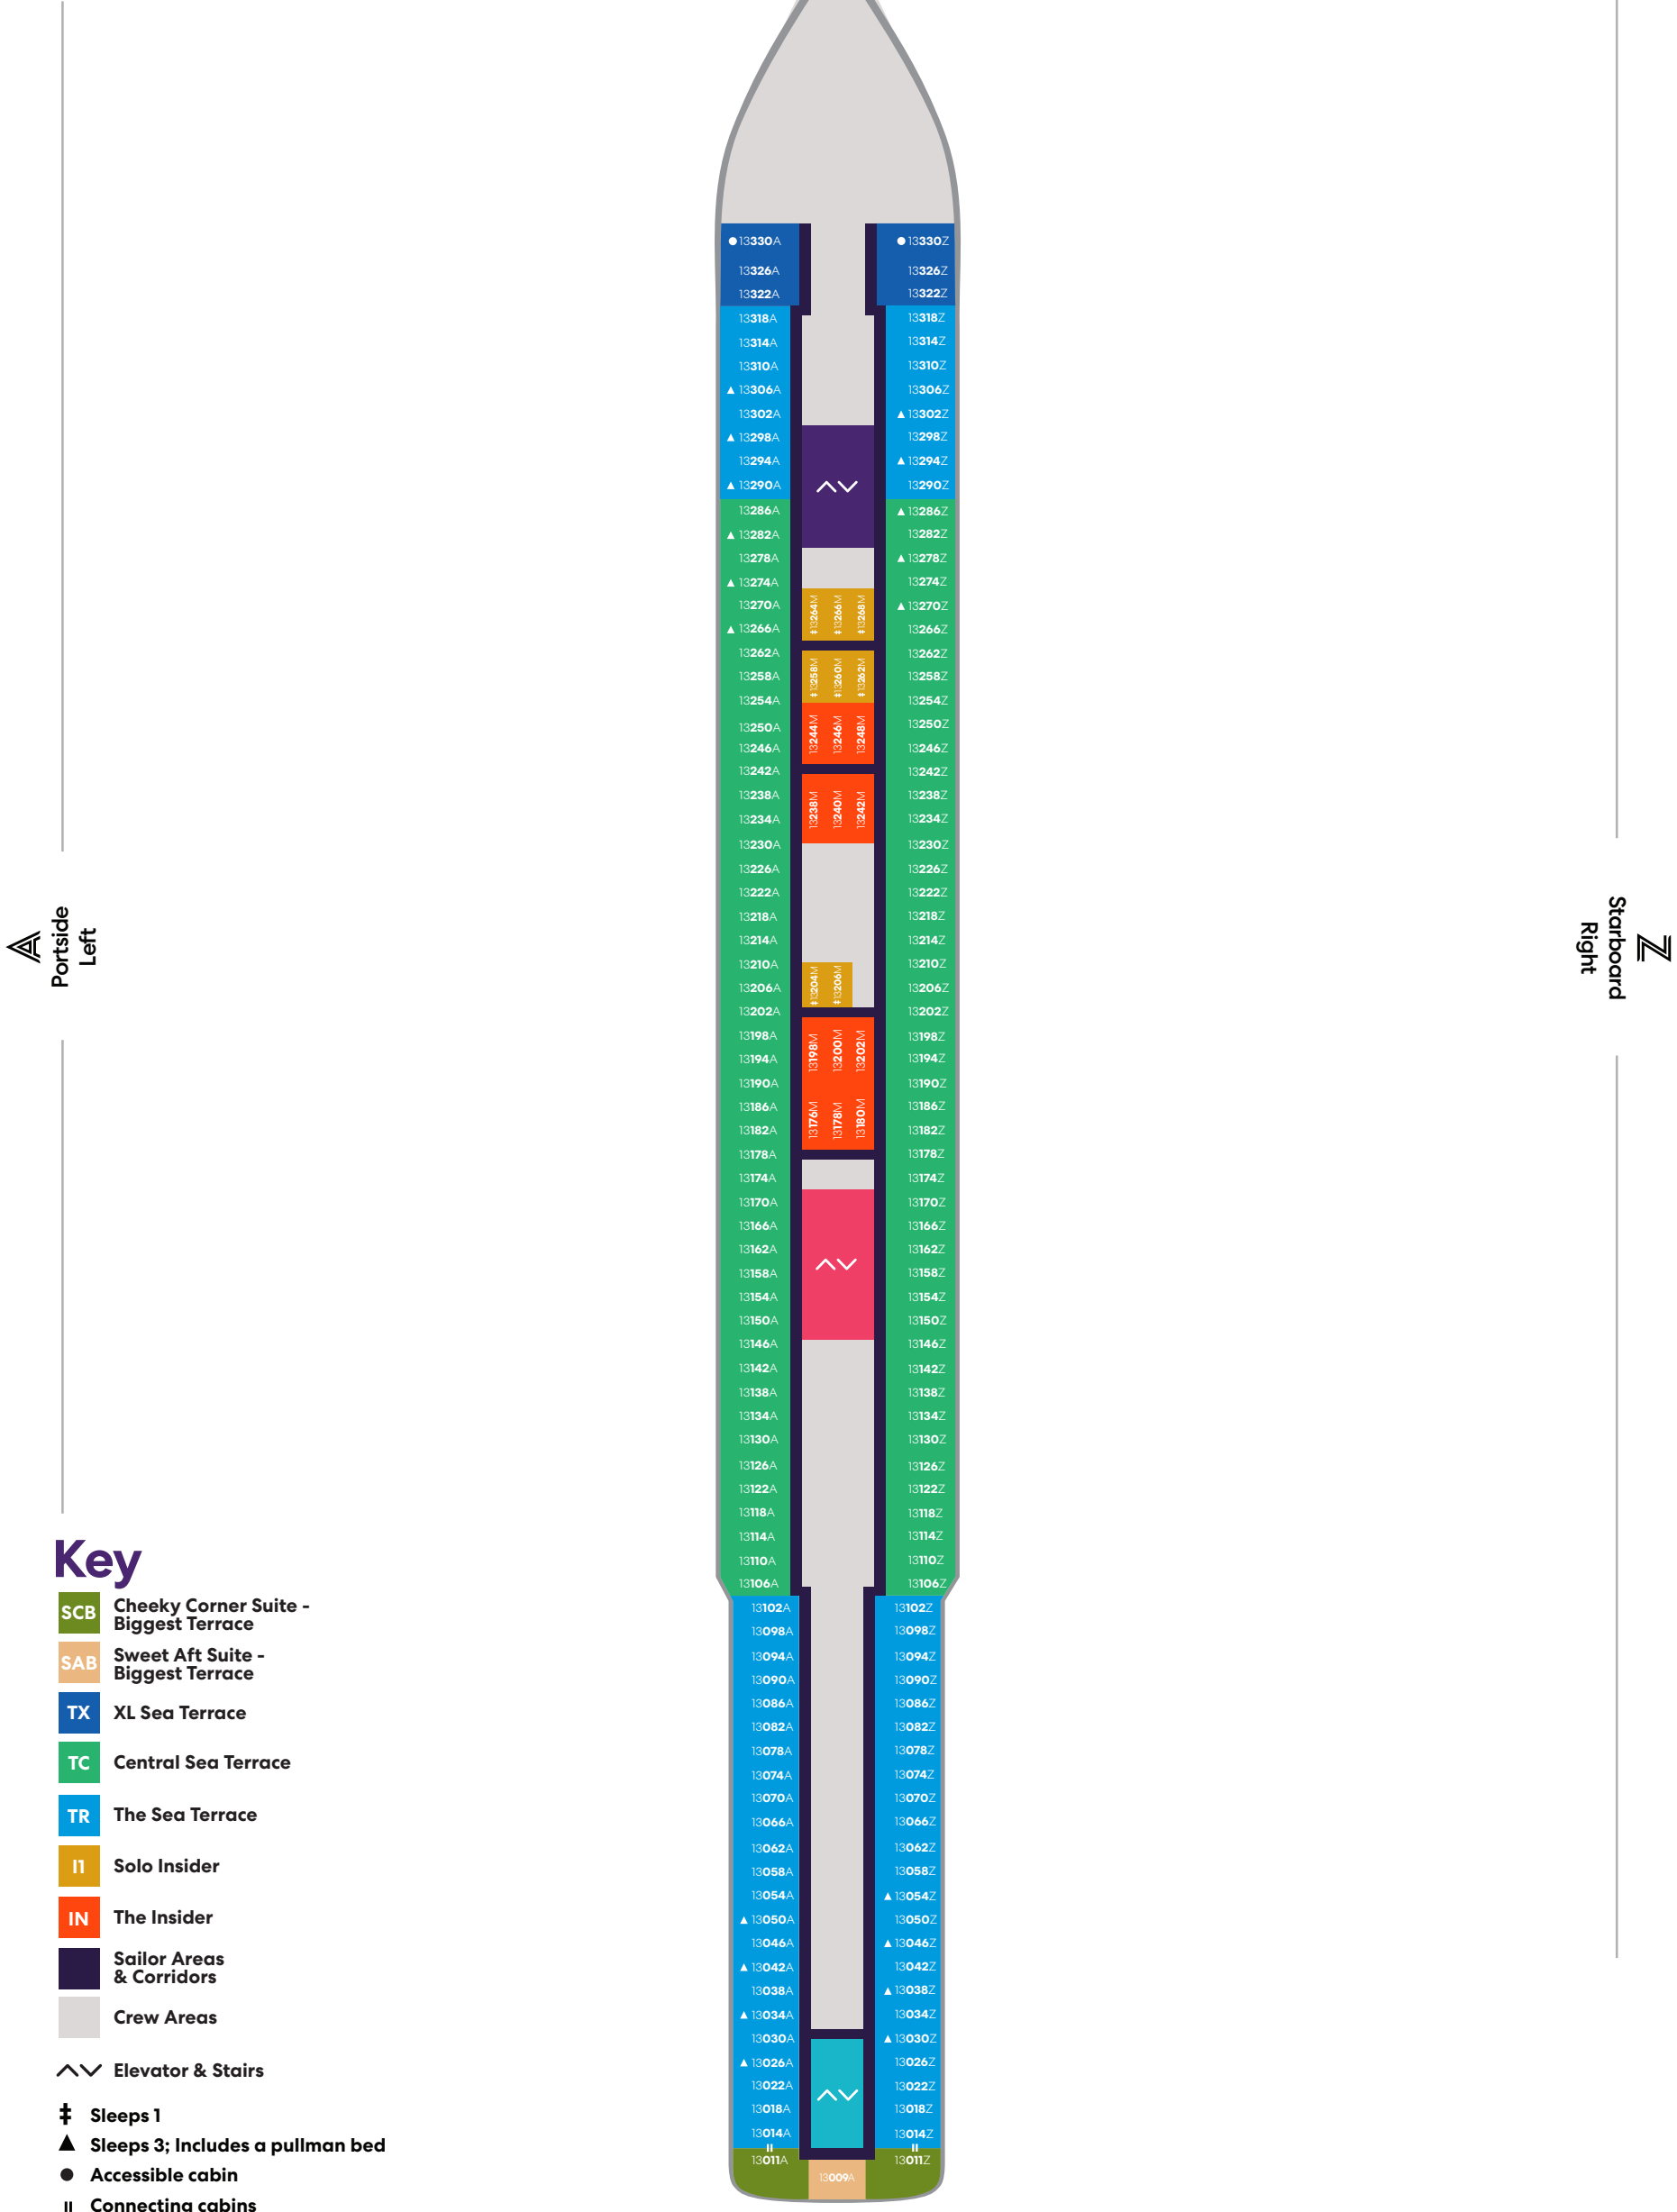

Deck

11

VALIANT LADY

Deck

12

VALIANT LADY

Portside
Left

Starboard
Right

Key

- SCB Cheeky Corner Suite - Biggest Terrace
- SAB Sweet Aft Suite - Biggest Terrace
- SS Seriously Suite
- TX XL Sea Terrace
- TC Central Sea Terrace
- TR The Sea Terrace
- VI Solo Sea View
- VW The Sea View
- II Solo Insider
- IN The Insider
- Sailor Areas & Corridors
- Crew Areas
- ^v Elevator & Stairs
- ‡ Sleeps 1
- ▲ Sleeps 3; Includes a pullman bed
- △ Sleeps 3; Includes an extra lower bed
- Accessible cabin
- || Connecting cabins

Deck

13

VALIANT LADY

Portside Left

Starboard Right

Key

- SCB Cheeky Corner Suite - Biggest Terrace
- SAB Sweet Aft Suite - Biggest Terrace
- TX XL Sea Terrace
- TC Central Sea Terrace
- TR The Sea Terrace
- II Solo Insider
- IN The Insider
- Sailor Areas & Corridors
- Crew Areas
- ^v Elevator & Stairs
- ♣ Sleeps 1
- ▲ Sleeps 3; Includes a pullman bed
- Accessible cabin
- || Connecting cabins

Deck

14

VALIANT LADY

Portside
Left

Starboard
Right

Key

SCB Cheeky Corner Suite - Biggest Terrace

SAB Sweet Aft Suite - Biggest Terrace