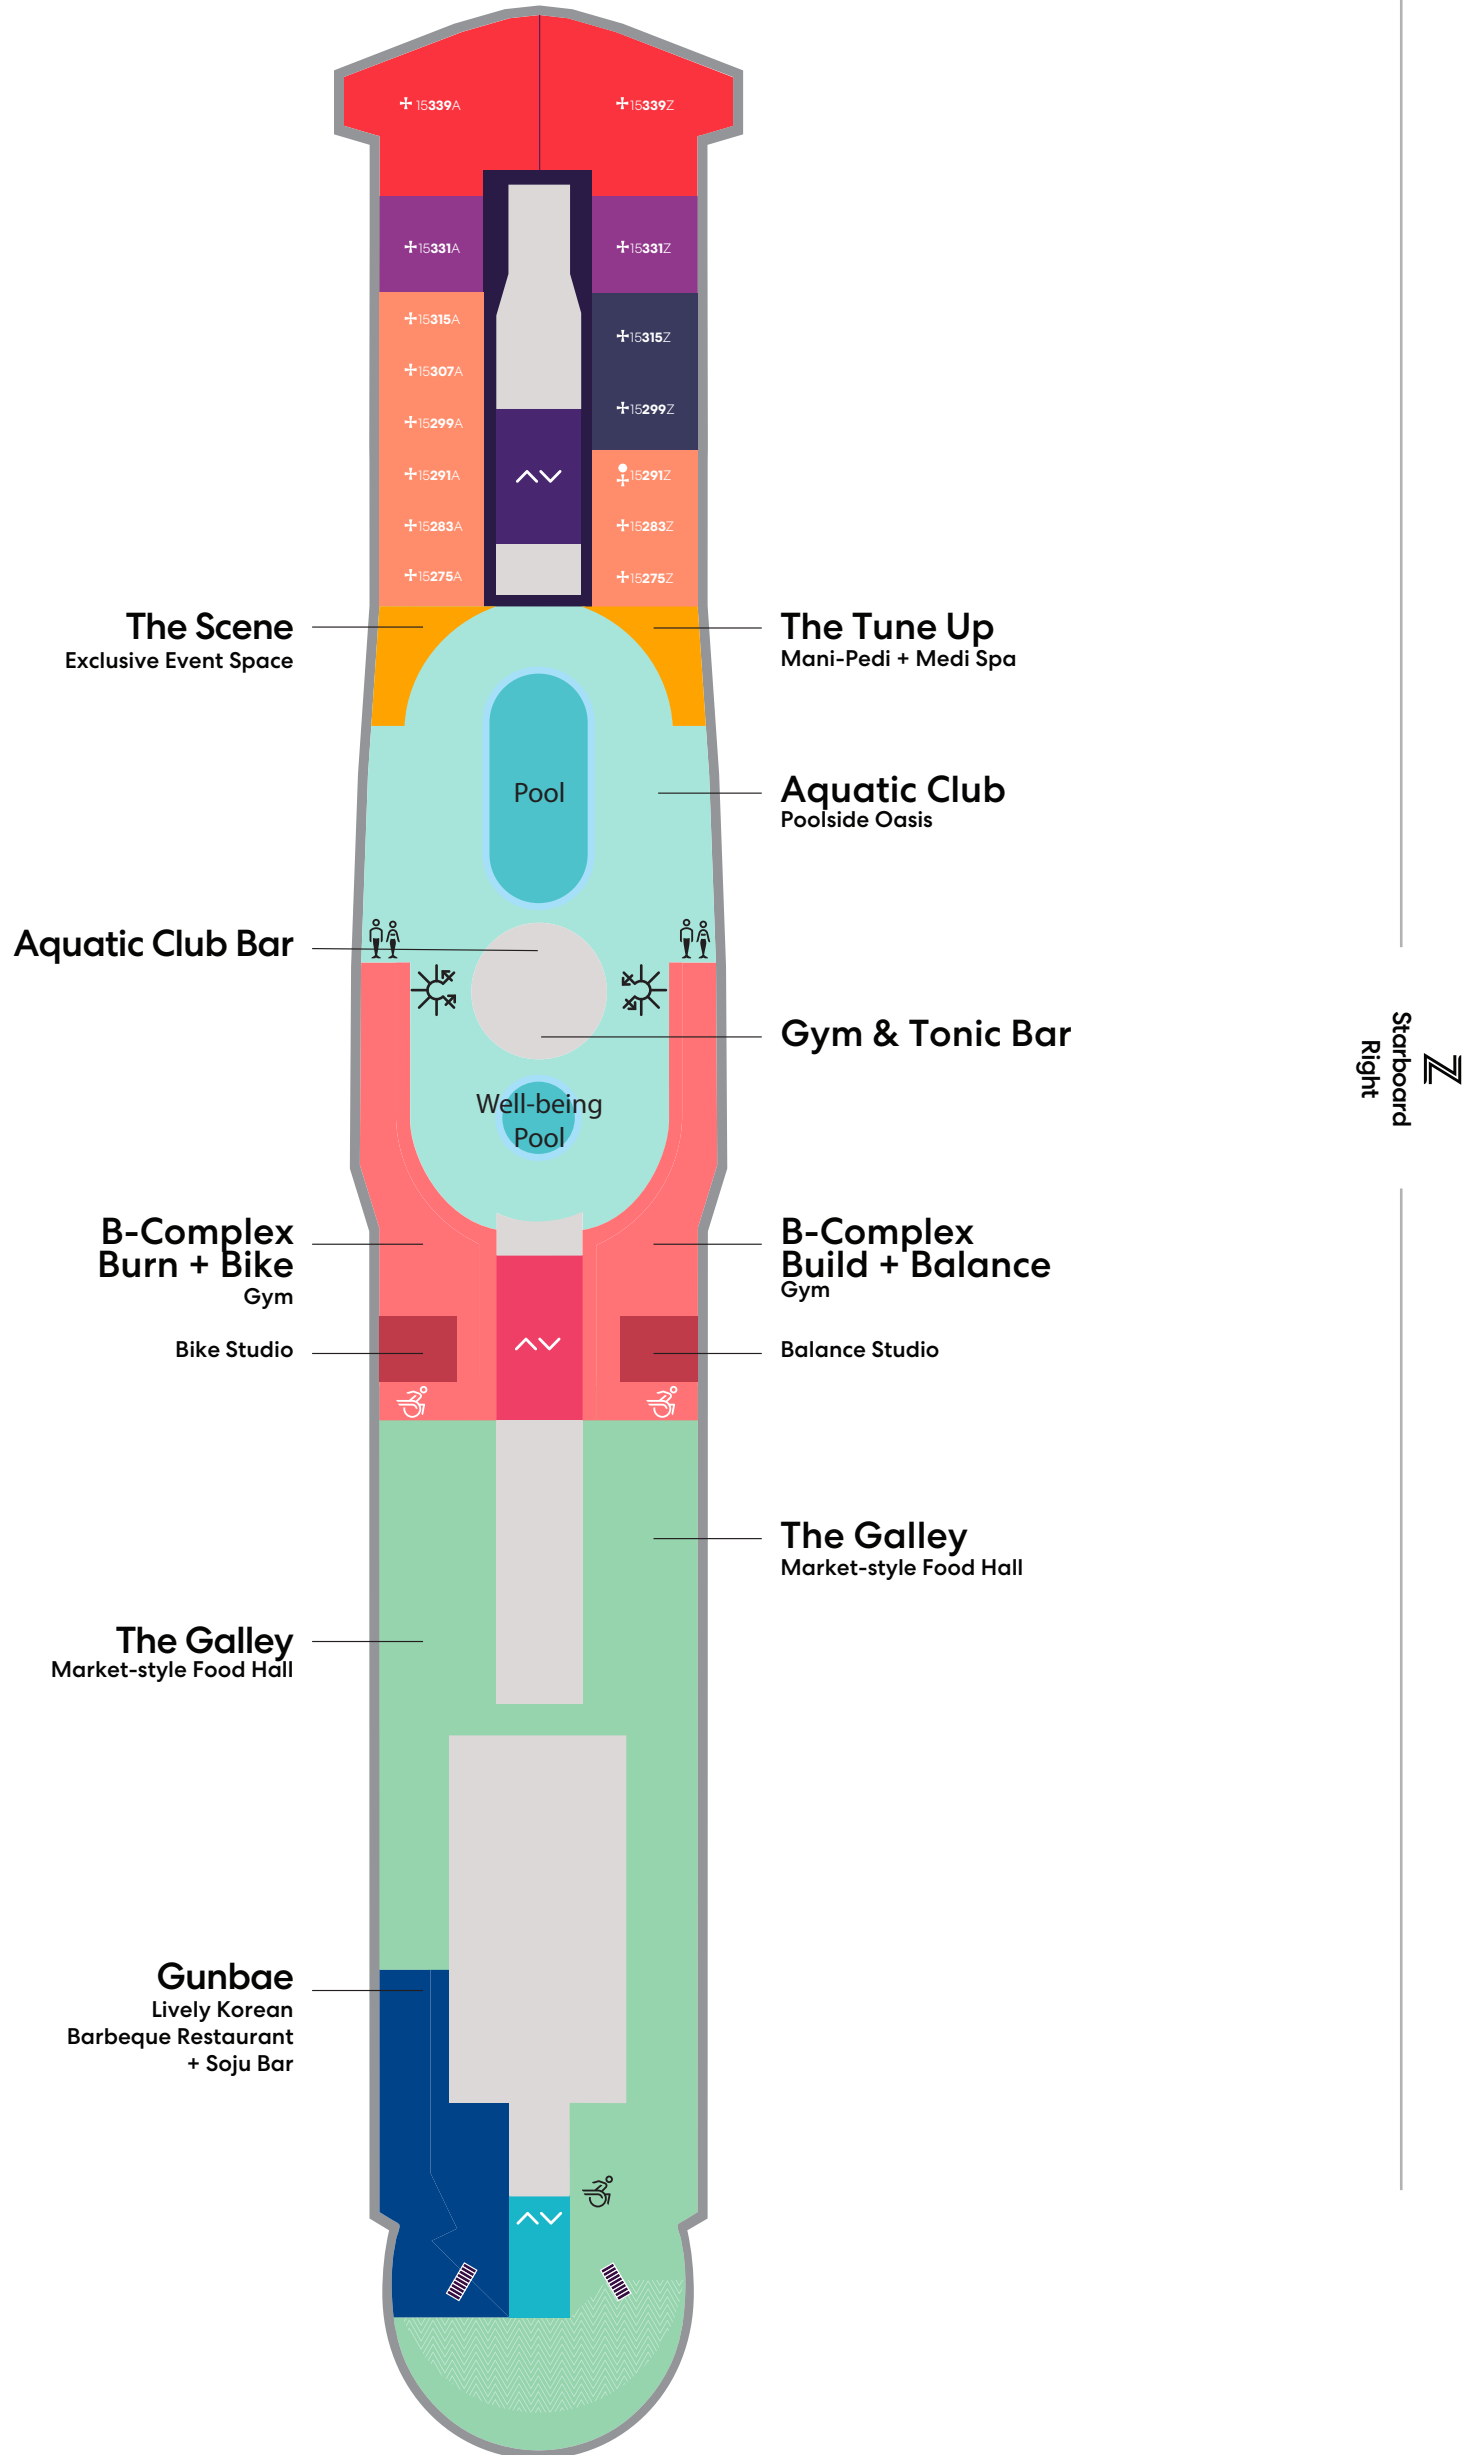

Deck

14

VALIANT LADY

Portside
Left

Starboard
Right

Key

SCB Cheeky Corner Suite - Biggest Terrace

SAB Sweet Aft Suite - Biggest Terrace

^v Elevator & Stairs

‡ Sleeps 1

▲ Sleeps 3; Includes a pullman bed

▣ Sleeps 4; Includes both an extra lower bed and a pullman bed

+ Sleeps up to 4

|| Connecting cabins

Key

- SM Massive Suite
- SF Fab Suite
- SP Posh Suite
- SG Gorgeous Suite
- SAC Sailor Areas & Corridors
- CA Crew Areas
- Circular Stairs
- Stairwells
- Elevator & Stairs
- Accessible Head
- The Head
- + Sleeps up to 4
- Accessible cabin

Deck

16

VALIANT LADY

VOYAGES

Portside
Left

Starboard
Right

Richard's Rooftop
VIP Sundeck + Bar

Sun Club Café
Outdoor Eatery

Key

-  Crew Areas
-  Circular Stairs
-  Stairwells
-  Fore and Aft Stairwells
-  Elevator & Stairs
-  Accessible Head

Deck

17

VALIANT LADY

VOYAGES

A
Portside
Left

Z
Starboard
Right