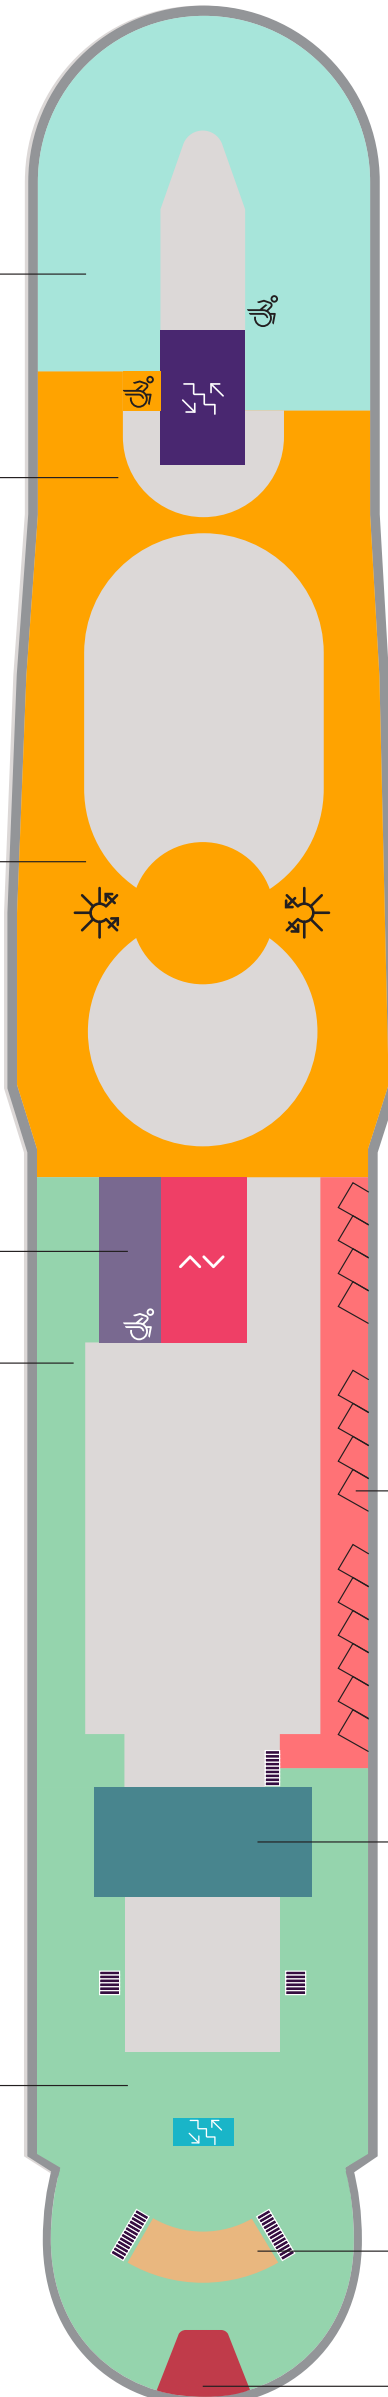

Deck

4

VALIANT LADY

VOYAGES

Portside
Left

Starboard
Right

Key

Sailor Areas & Corridors

Crew Areas

Elevator & Stairs

Deck

5

VALIANT LADY

VOYAGES

Portside
Left

Starboard
Right

Redemption
Spa

Sailor Services
Help Desk

Razzle Dazzle
Vegetarian-forward
Restaurant with Meaty
Cheats + Red Bar

Pink Agave
Upscale Mexican
Restaurant + Mezcal Bar

Key

- VW The Sea View
- I1 Solo Insider
- IN The Insider
- I4 Social Insider
- S Sailor Areas & Corridors
- C Crew Areas
- Elevator & Stairs
- Accessible Head
- ‡ Sleeps 1
- ▲ Sleeps 3; Includes a pullman bed
- + Sleeps 4; Includes both 2 lower beds and 2 pullmans
- Accessible cabin

Key

-  Crew Areas
-  Circular Stairs
-  Stairwells
-  Fore and Aft Stairwells
-  Elevator & Stairs
-  Accessible Head

Deck

17

VALIANT LADY

VOYAGES

A
Portside
Left

Z
Starboard
Right