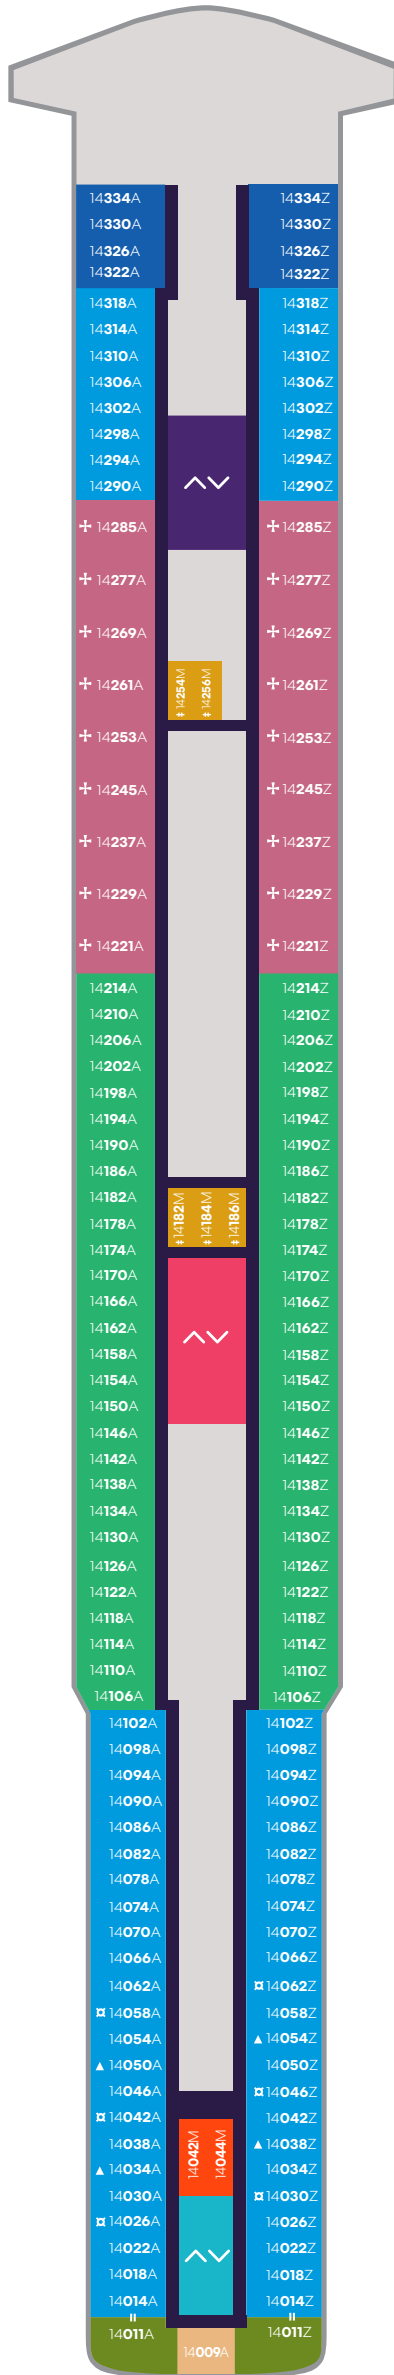

Portside
Left

Starboard
Right