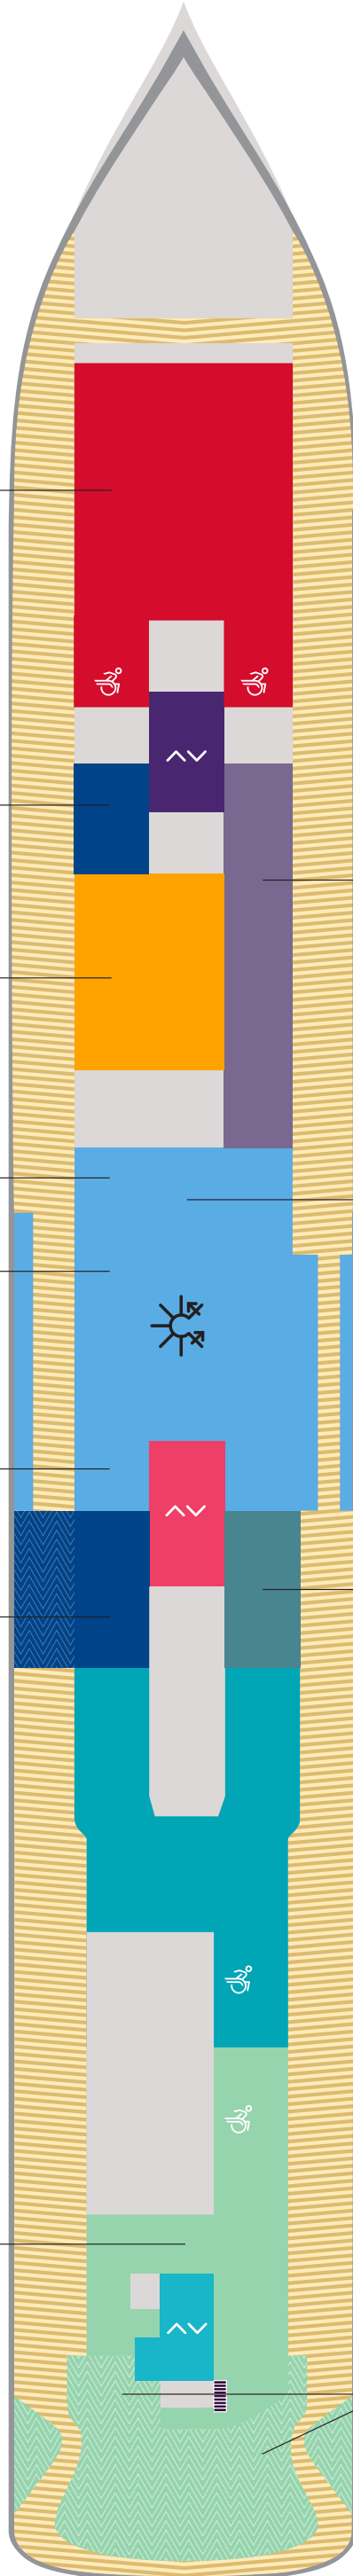

Deck

4

VALIANT LADY

VOYAGES

Portside
Left

Starboard
Right

Key

Sailor Areas & Corridors

Crew Areas

Elevator & Stairs

Deck

5

VALIANT LADY

VOYAGES

Portside
Left

Starboard
Right

Redemption
Spa

Sailor Services
Help Desk

Razzle Dazzle
Vegetarian-forward
Restaurant with Meaty
Cheats + Red Bar

Pink Agave
Upscale Mexican
Restaurant + Mezcal Bar

Key

- VW The Sea View
- I1 Solo Insider
- IN The Insider
- I4 Social Insider
- S Sailor Areas & Corridors
- C Crew Areas
- Elevator & Stairs
- Accessible Head
- ‡ Sleeps 1
- ▲ Sleeps 3; Includes a pullman bed
- + Sleeps 4; Includes both 2 lower beds and 2 pullmans
- Accessible cabin

Voyage Vinyl
Record Shop

Coffee Shop
Thoughtfully Sourced Coffee

The Dock
Mezze-Style Outdoor Eatery +
Bar & Social Lounge

Portside
Left

Starboard
Right

Key

-  Crew Areas
-  Circular Stairs
-  Stairwells
-  Elevator & Stairs
-  Accessible Head