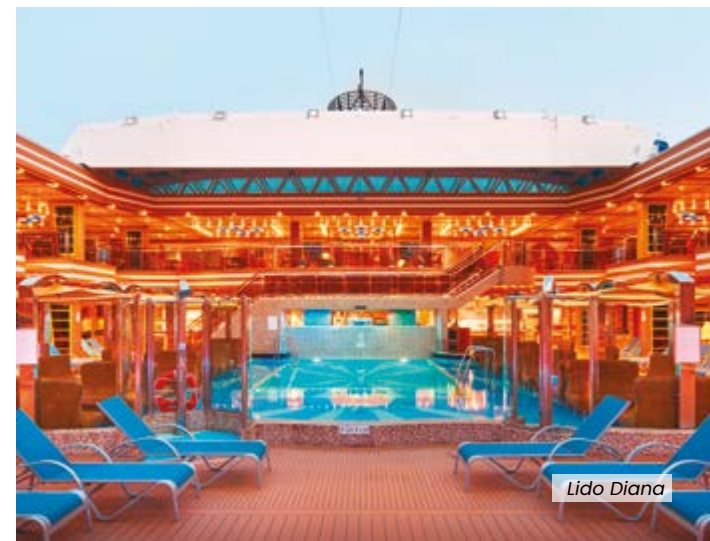

Costa Diadema.

Simply thrilling

Gross tonnage: 132.500 t | **Length:** 306 m | **Width:** 37,2 m | **Cruising speed:** 20 knots | **Max speed:** 22,5 knots

Interior cabins

Excelsior, Sara, Braganza, Condé, Star of India, Bizantino, Hortensia, Timur, Stella d’Africa

Sea view cabins

Excelsior, Sara, Braganza, Condé, Bizantino, Hortensia

Sea balcony cabins

Sara*, Braganza, Condé, Star of India, Bizantino, Hortensia, Timur, Stella d’Africa

* Cabins with loggia balcony (the balcony door can be closed by the crew in case of bad weather)

Suites

Mini Suite with ocean view balcony.

Condé, Star of India, Braganza

Suite with ocean view balcony.

Condé, Bizantino

Grand Suite with ocean view balcony.

Condé

Suite with ocean view verand and jacuzzi.

Timur, Stella d’Africa

Grand Suite with ocean view verand, jacuzzi and balcony. Timur

TASTE

• 8 restaurants, including the Club Restaurant, the Archipelago Restaurant, the Teppanyaki Restaurant requiring payment and by reservation and the Pizzeria Pummid’Oro requiring payment • 11 bars and Lounges, including the Birreria and the Vinoteca • Sushino at Costa • The lounge by Sushino • Gelateria-Cioccolateria Amarillo, requiring payment.

WELLNESS AND SPORT

• The Solemio Wellness Center: on four decks, gym, thermal baths, thalassotherapy pool, treatment rooms, sauna, Turkish bath, UVA solarium • 8 hot tubs • 3 pools, including one with automatic cover • Multisport field • Outside jogging route.

ENTERTAINMENT

• Theater on three decks • Casino • Club • Country Rock Club • Video Arcade, video games area • deck pool with automatic glass roof and giant screen • Library • Shop Gallery • Peppa Pig Area • Squok Club • Baby pool.

Lido Diana