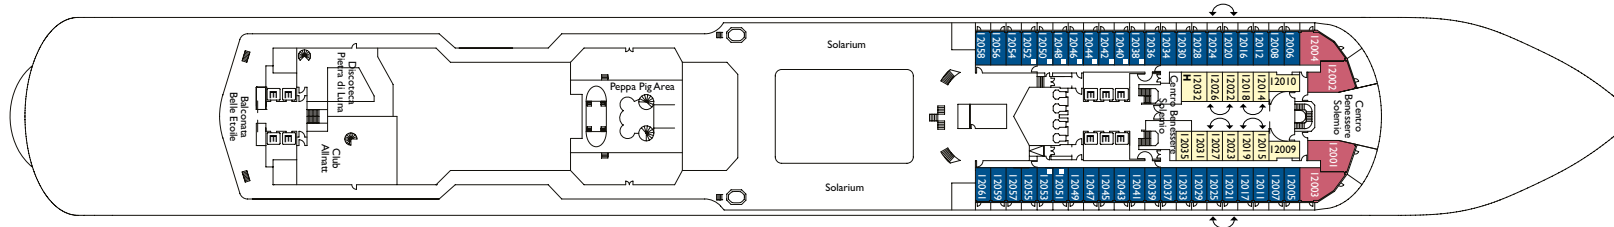

NB: double beds are available in all categories of cabin.

- single cabins
- H cabins for people with disabilities
- ⌋ interconnecting cabins
- E lift
- ★ double sofa bed
- 1 high bed
- single sofa bed
- ▲▲ 2 low beds that cannot be converted into a double
- ▲ cannot be converted into a double

DECK 15 - LA FENICE

DECK 11 - TIMUR