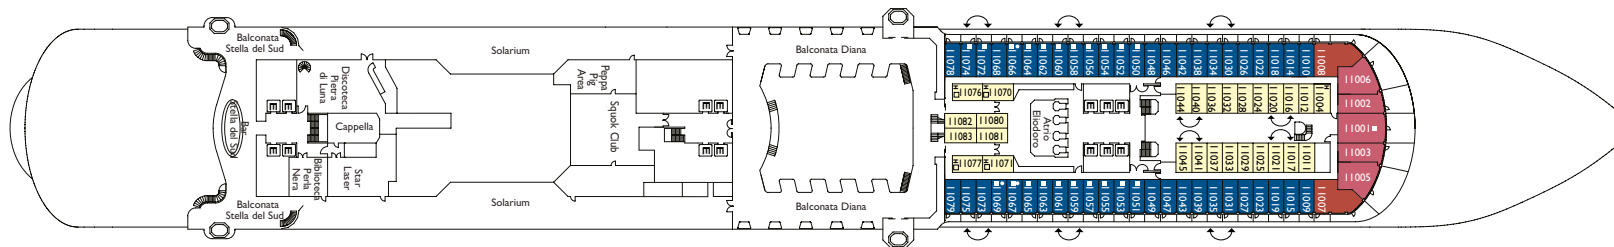

DECK 11 - TIMUR