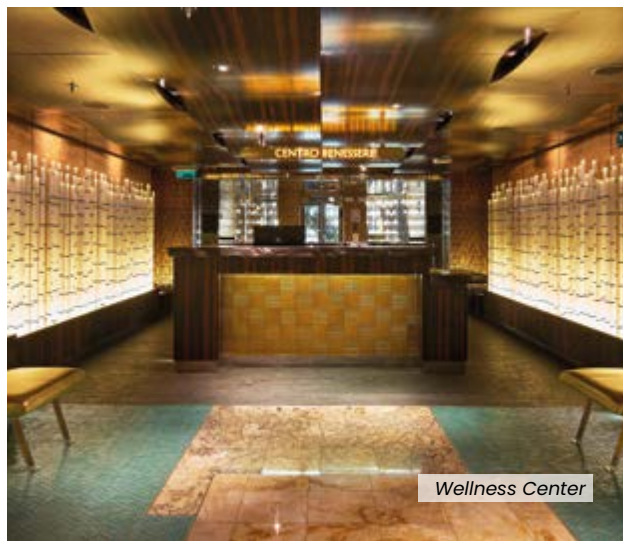

Wellness Center