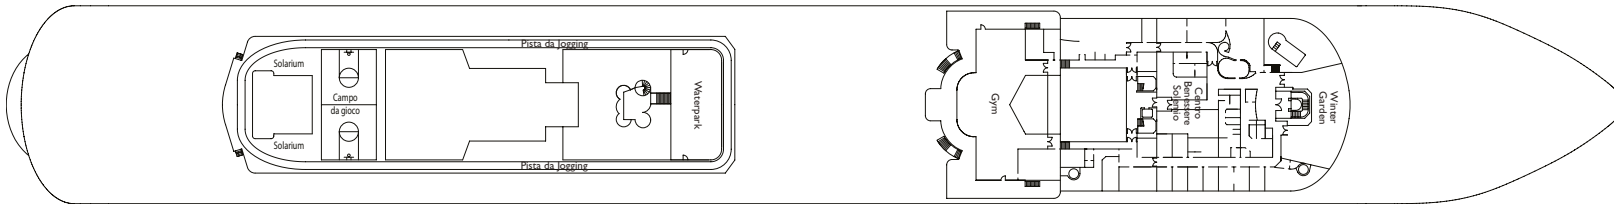

NB: double beds are available in all categories of cabin.

- single cabins
- H cabins for people with disabilities
- ⌋ interconnecting cabins
- E lift
- ★ double sofa bed
- 1 high bed
- single sofa bed
- ▲▲ 2 low beds that cannot be converted into a double
- ▲ cannot be converted into a double

DECK 15 - LA FENICE

DECK 11 - TIMUR