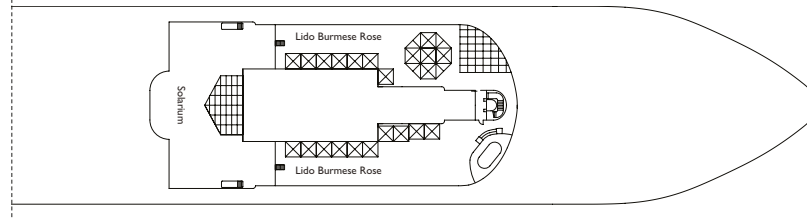

Corona Blu Restaurant

Wellness Center

Lido Diana

**NB:** double beds are available in all categories of cabin.

- single cabins
- H cabins for people with disabilities
- ⌋ interconnecting cabins
- E lift
- ★ double sofa bed
- 1 high bed
- single sofa bed
- ▲▲ 2 low beds that cannot be converted into a double
- ▲ cannot be converted into a double