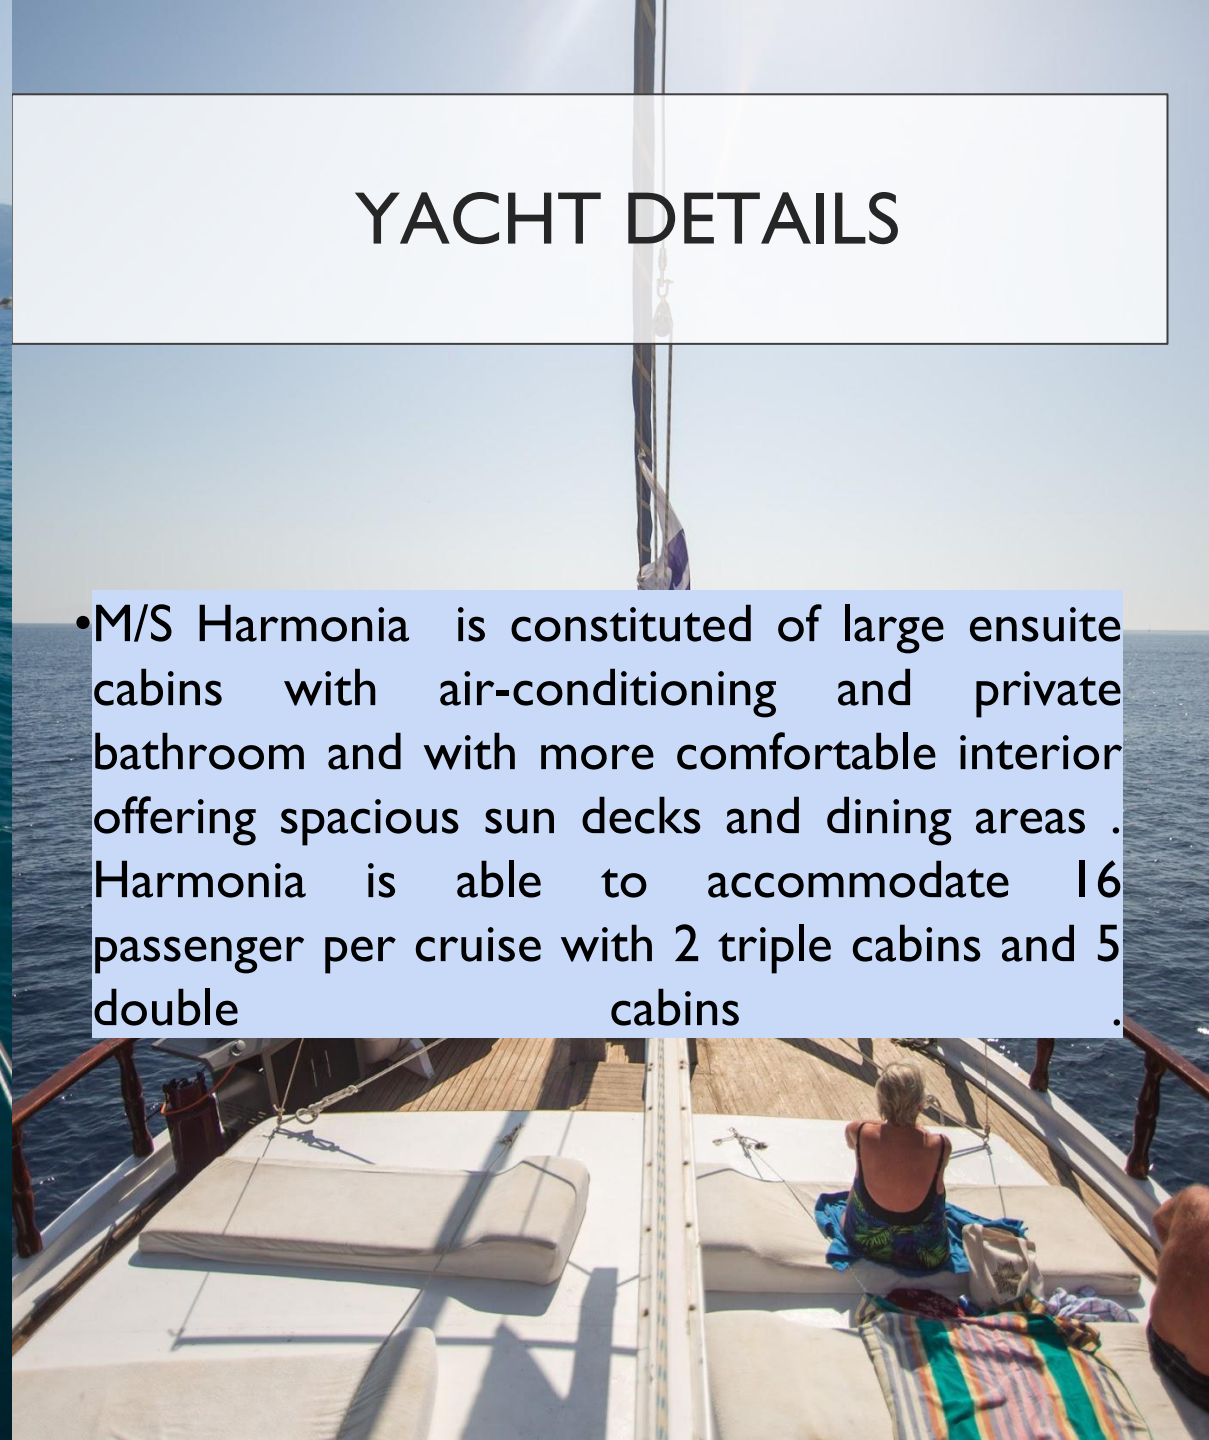

ADONIS

M/S HARMONIA

YACHT DETAILS

- M/S Harmonia is constituted of large ensuite cabins with air-conditioning and private bathroom and with more comfortable interior offering spacious sun decks and dining areas . Harmonia is able to accommodate 16 passenger per cruise with 2 triple cabins and 5 double cabins .

An aerial photograph of a large wooden yacht with a white canopy and two masts, floating in a bay. The water is a vibrant turquoise color. In the background, a steep, rocky cliffside is covered with sparse green vegetation. A smaller white boat is visible on the left side of the frame. The overall scene is bright and scenic.