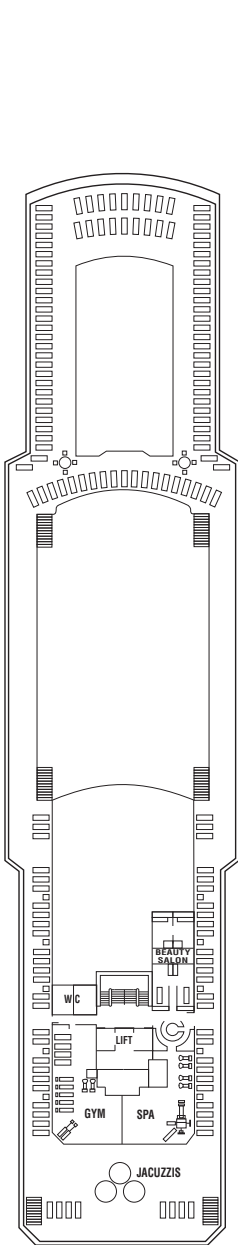

♥ Double bed (Convertible into two single beds).

♥ Double bed.

▲ Double bed (Convertible into two single beds).
max. Occupancy 3 pax with a single upper bunk.

▲ Double bed.
max. Occupancy 3 pax with upper bunk .

♥ Double bed (Convertible into two single beds).
max. Occupancy 4 pax with two single upper bunk or double sofa bed or single sofa or upper bunk.

♥ Double bed .
max. Occupancy 4 pax with two single upper bunk or double sofa bed or single sofa or upper bunk.

▲ 3 lower beds and one upper bunk.
Max occupancy 4 pax.

♿ handicapped cabins.

SUN