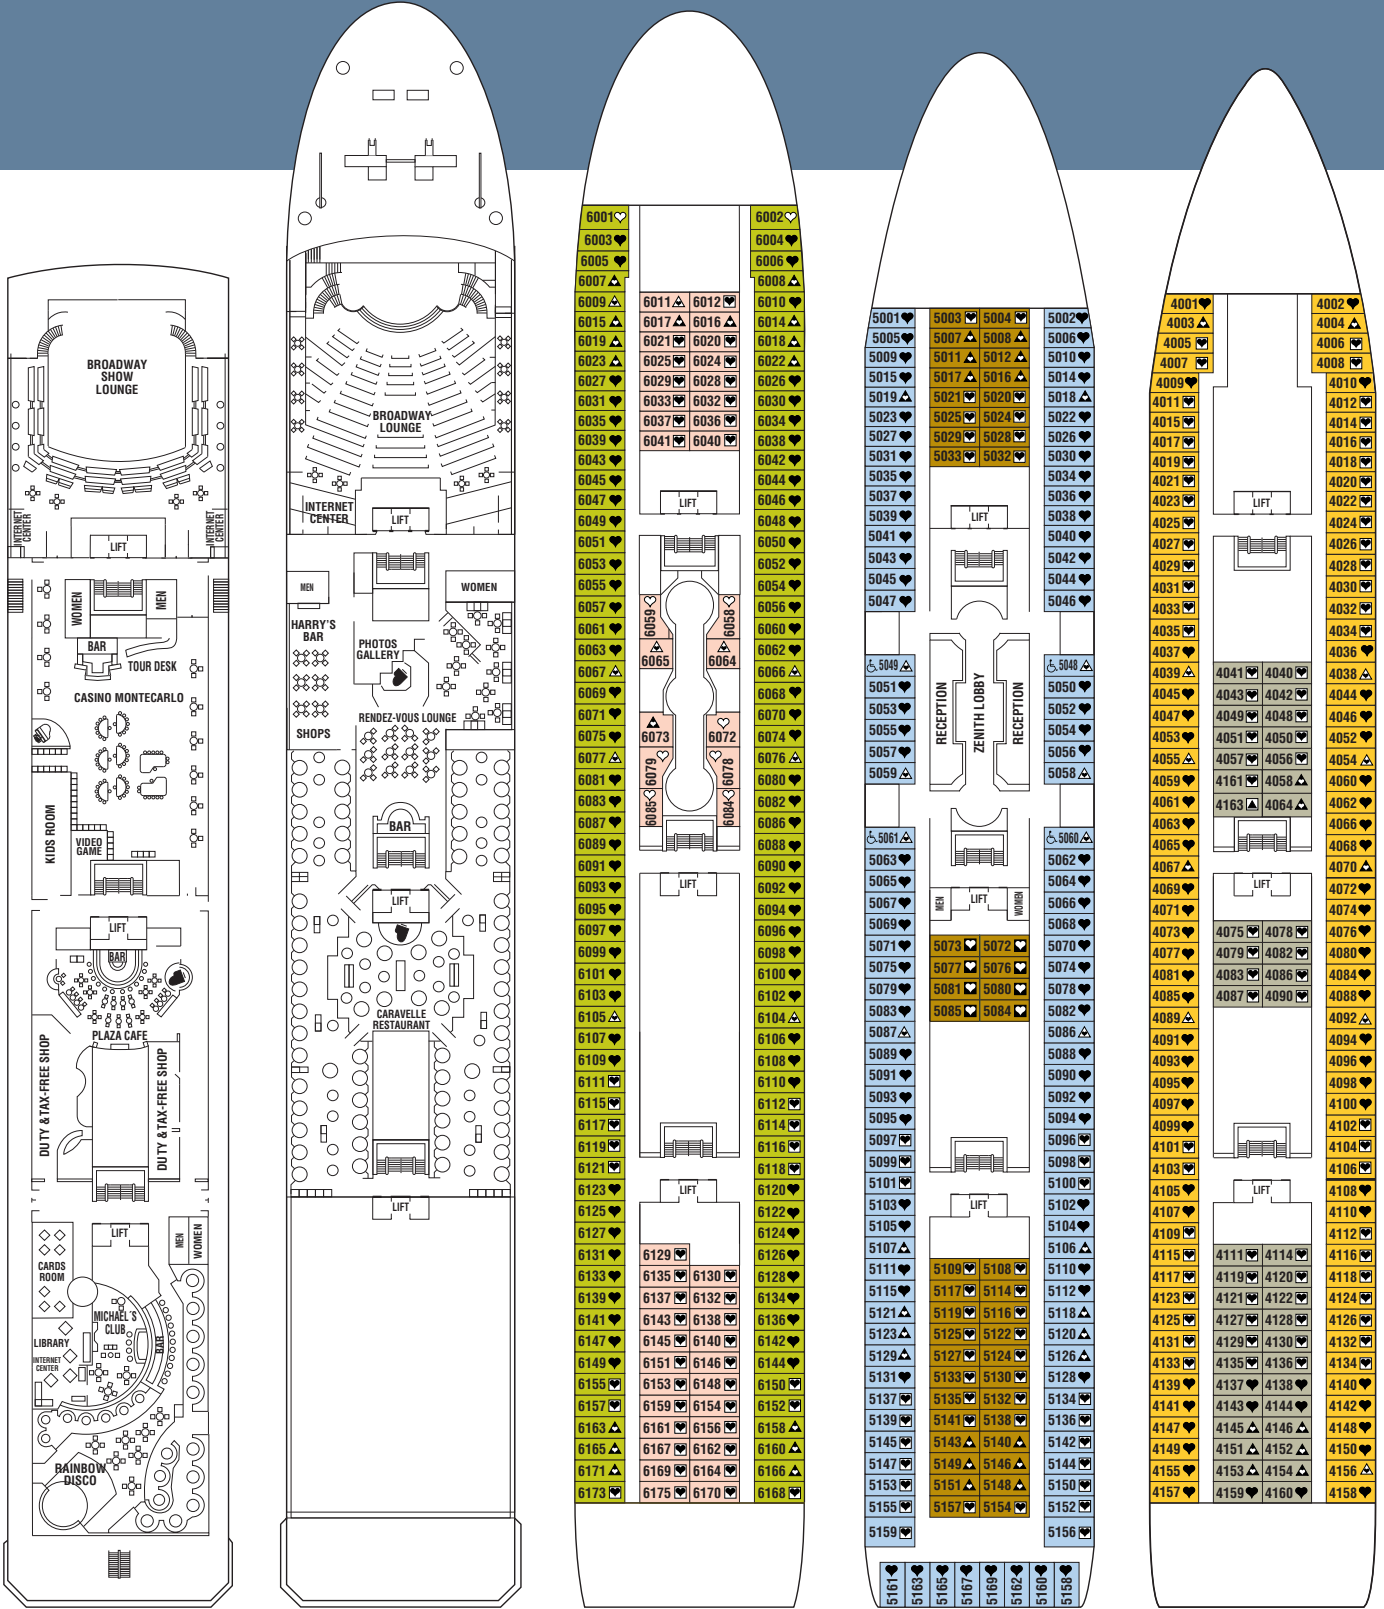

Zenith

- **ST**
- **SR**
- **JT**
- **JS**
- **A**
- **B**
- **D**
- **E**
- **F**
- **G**
- **H**
- **I**
- **J**
- **K**
- **L**

Royal suite with balcony   Royal suite   Junior suite with balcony   Junior suite   Outside deluxe with balcony plus   Outside deluxe with balcony   Outside superior   Outside superior   Outside superior   Outside superior   Outside superior (p.v)*   Inside superior plus   Inside superior   Inside superior   Inside superior

* P.v. partial view

FANTASY

GALAXY

CARIBBEAN

EUROPA

FLORIDA