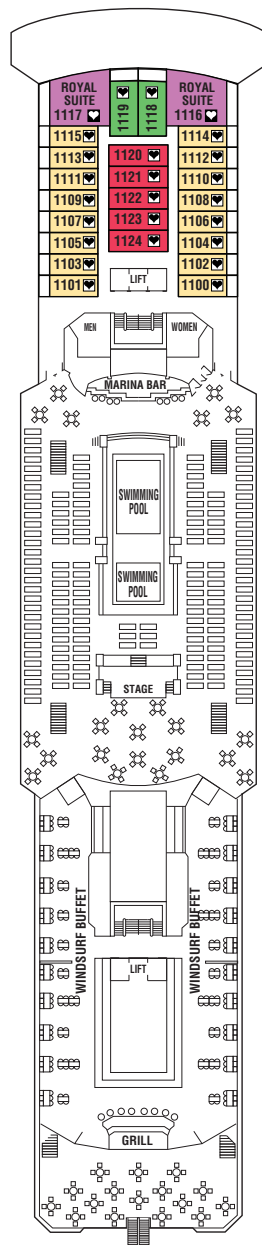

♥ Double bed (Convertible into two single beds).

♥ Double bed.

▲ Double bed (Convertible into two single beds).  
max. Occupancy 3 pax with a single upper bunk.

▲ Double bed.  
max. Occupancy 3 pax with upper bunk .

♥ Double bed (Convertible into two single beds).  
max. Occupancy 4 pax with two single upper bunk or double sofa bed or single sofa or upper bunk.

♥ Double bed .  
max. Occupancy 4 pax with two single upper bunk or double sofa bed or single sofa or upper bunk.

▲ 3 lower beds and one upper bunk.  
Max occupancy 4 pax.

♿ handicapped cabins.

SUN

MARINA

ATLANTIC

BAHAMAS

# Zenith

- ST**
- SR**
- JT**
- JS**
- A**
- B**
- D**
- E**
- F**
- G**
- H**
- I**
- J**
- K**
- L**

Royal suite with balcony    Royal suite    Junior suite with balcony    Junior suite    Outside deluxe with balcony plus    Outside deluxe with balcony    Outside superior    Outside superior    Outside superior    Outside superior    Outside superior (p.v)\*    Inside superior plus    Inside superior    Inside superior    Inside superior