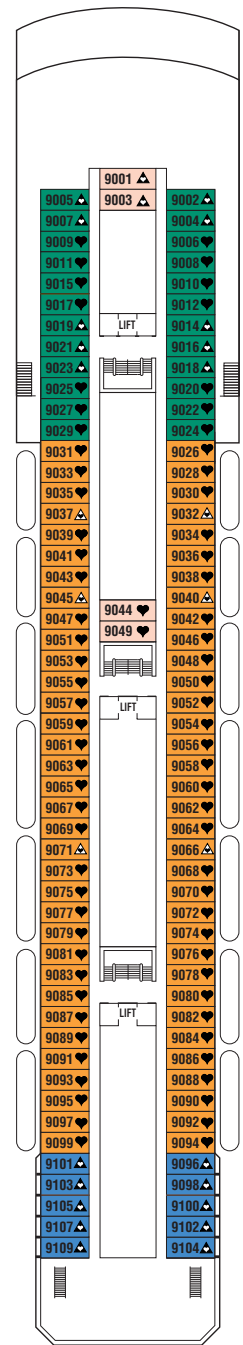

♥ Double bed (Convertible into two single beds).

♥ Double bed.

▲ Double bed (Convertible into two single beds).  
max. Occupancy 3 pax with a single upper bunk.

▲ Double bed.  
max. Occupancy 3 pax with upper bunk .

♥ Double bed (Convertible into two single beds).  
max. Occupancy 4 pax with two single upper bunk or double sofa bed or single sofa or upper bunk.

♥ Double bed .  
max. Occupancy 4 pax with two single upper bunk or double sofa bed or single sofa or upper bunk.

▲ 3 lower beds and one upper bunk.  
Max occupancy 4 pax.

♿ handicapped cabins.

SUN

MARINA

ATLANTIC

BAHAMAS

# Zenith

- ST**
- SR**
- JT**
- JS**
- A**
- B**
- D**
- E**
- F**
- G**
- H**
- I**
- J**
- K**
- L**

Royal suite with balcony    Royal suite    Junior suite with balcony    Junior suite    Outside deluxe with balcony plus    Outside deluxe with balcony    Outside superior    Outside superior    Outside superior    Outside superior    Outside superior (p.v)\*    Inside superior plus    Inside superior    Inside superior    Inside superior