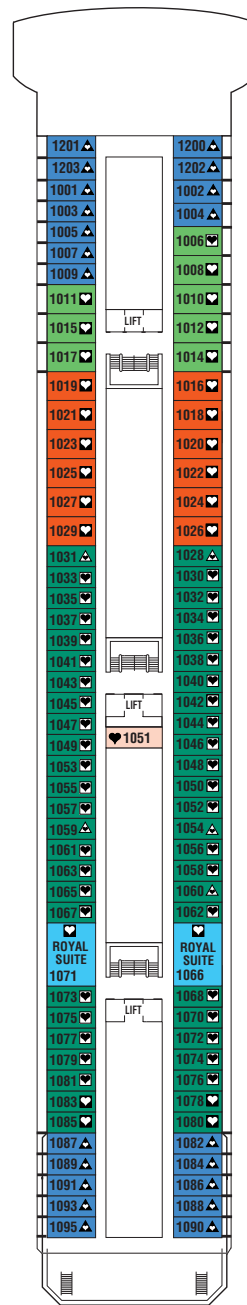

♥ Double bed (Convertible into two single beds).

♥ Double bed.

▲ Double bed (Convertible into two single beds).  
max. Occupancy 3 pax with a single upper bunk.

▲ Double bed.  
max. Occupancy 3 pax with upper bunk .

♥ Double bed (Convertible into two single beds).  
max. Occupancy 4 pax with two single upper bunk or double sofa bed or single sofa or upper bunk.

♥ Double bed .  
max. Occupancy 4 pax with two single upper bunk or double sofa bed or single sofa or upper bunk.

▲ 3 lower beds and one upper bunk.  
Max occupancy 4 pax.

♿ handicapped cabins.

SUN

MARINA

ATLANTIC

BAHAMAS

# Zenith

- ST**
- SR**
- JT**
- JS**
- A**
- B**
- D**
- E**
- F**
- G**
- H**
- I**
- J**
- K**
- L**

Royal suite with balcony    Royal suite    Junior suite with balcony    Junior suite    Outside deluxe with balcony plus    Outside deluxe with balcony    Outside superior    Outside superior    Outside superior    Outside superior    Outside superior (p.v)\*    Inside superior plus    Inside superior    Inside superior    Inside superior