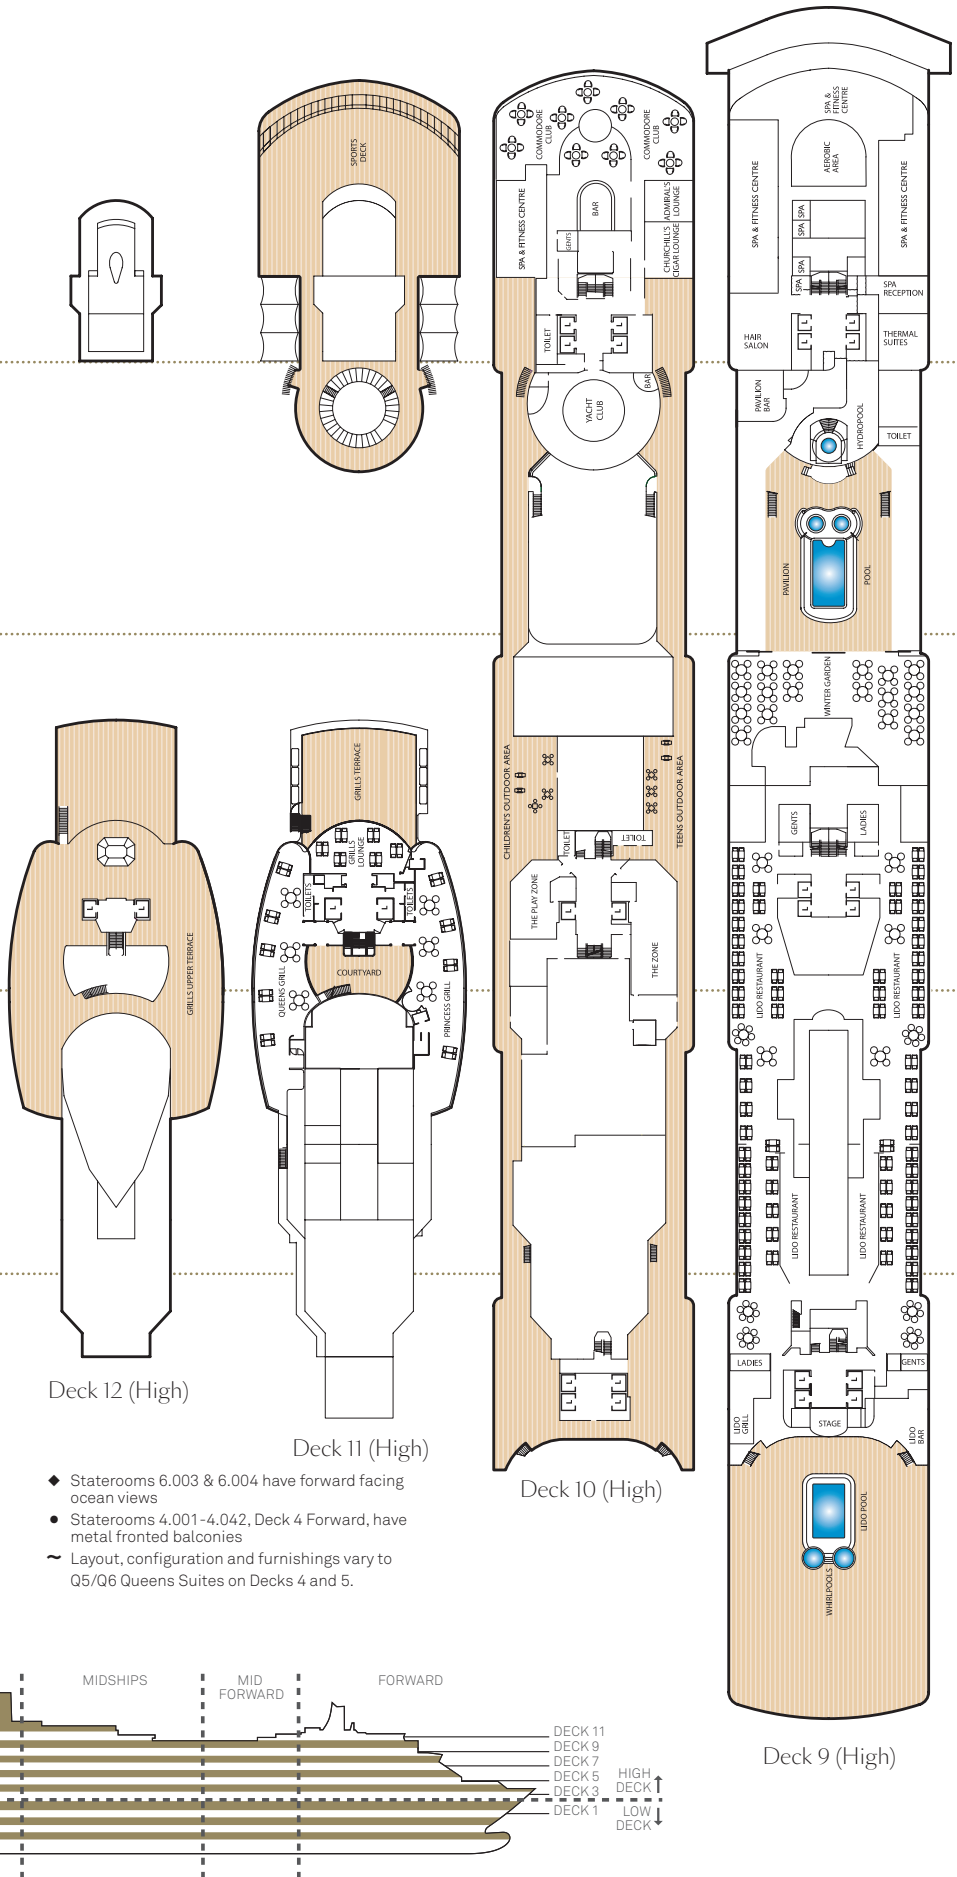

Queen Victoria deck plans.

View Queen Victoria stateroom accommodation and virtual tours online at cunard.com/qv

Stateroom Category

Grand Suites		
Aft High Decks 6,7	Q1	
Master Suites		
Midships High Deck 7	Q2	
Penthouse		
Midships High Decks 4,5,6,8	Q3	
Midships/Aft High Decks 7	Q4	
Queens Suites		
Aft High Decks 4,5,8~	Q5	
Forward/Aft High Decks 4,5,7,8~	Q6	
Princess Suites		
Midships High Decks 7,8	P1	
Midships/Forward High Decks 4,5,6	P2	
Club Balcony		
Midships High Decks 7,8	A1	
Midships High Deck 8	A2	
Balcony		
Midships High Decks 5,6,7	BA	
Midships High Decks 5,6,7,8	BB	
Midships High Decks 4,8	BC	
Aft High Decks 5,6,7	BD	
Forward/Aft High Decks 4,5,6,7,8	BE	
Forward High Decks 4*,8	BF	
Balcony (partially obstructed view)*		
Midships High Deck 5	CA	
Midships High Decks 4,5	CB	
Oceanview		
Midships Low Deck 1	EB	
Midships/Aft Low Deck 1	EC	
Forward Low Deck 1	EF	
Forward High Deck 6*	EF	
Oceanview (obstructed view)*		
Midships High Deck 4	FB	
Midships High Deck 4	FC	
Deluxe Inside		
Midships High Decks 6,8	GA	
Midships Low Deck 1	GB	
Midships Low Deck 1	GC	
Standard Inside		
Midships High Decks 4,5,6,7,8	IA	
Aft High Decks 5,6,7	ID	
Forward/Aft High Decks 4,5,6,8	IE	
Forward High Decks 4,8	IF	
Single		
Oceanview Midships, Low Deck 2	KC	
Inside Midships, Low Deck 2	LC	

Key to symbols

- L Lift
- † Indicates 2 lower berths and 1 upper berth
- + Indicates 3rd berth is a single sofa bed
- ‡ Indicates 3rd and 4th berth is a single sofa bed and one upper bed

Ship facts

Entered Service:	2007
Country of Registry:	Bermuda
Speed:	23.7 knots
Guest Capacity:	2,061
No. of Crew:	913
Length Overall:	964.5 feet
Width:	106 feet
Draft:	25.9 feet