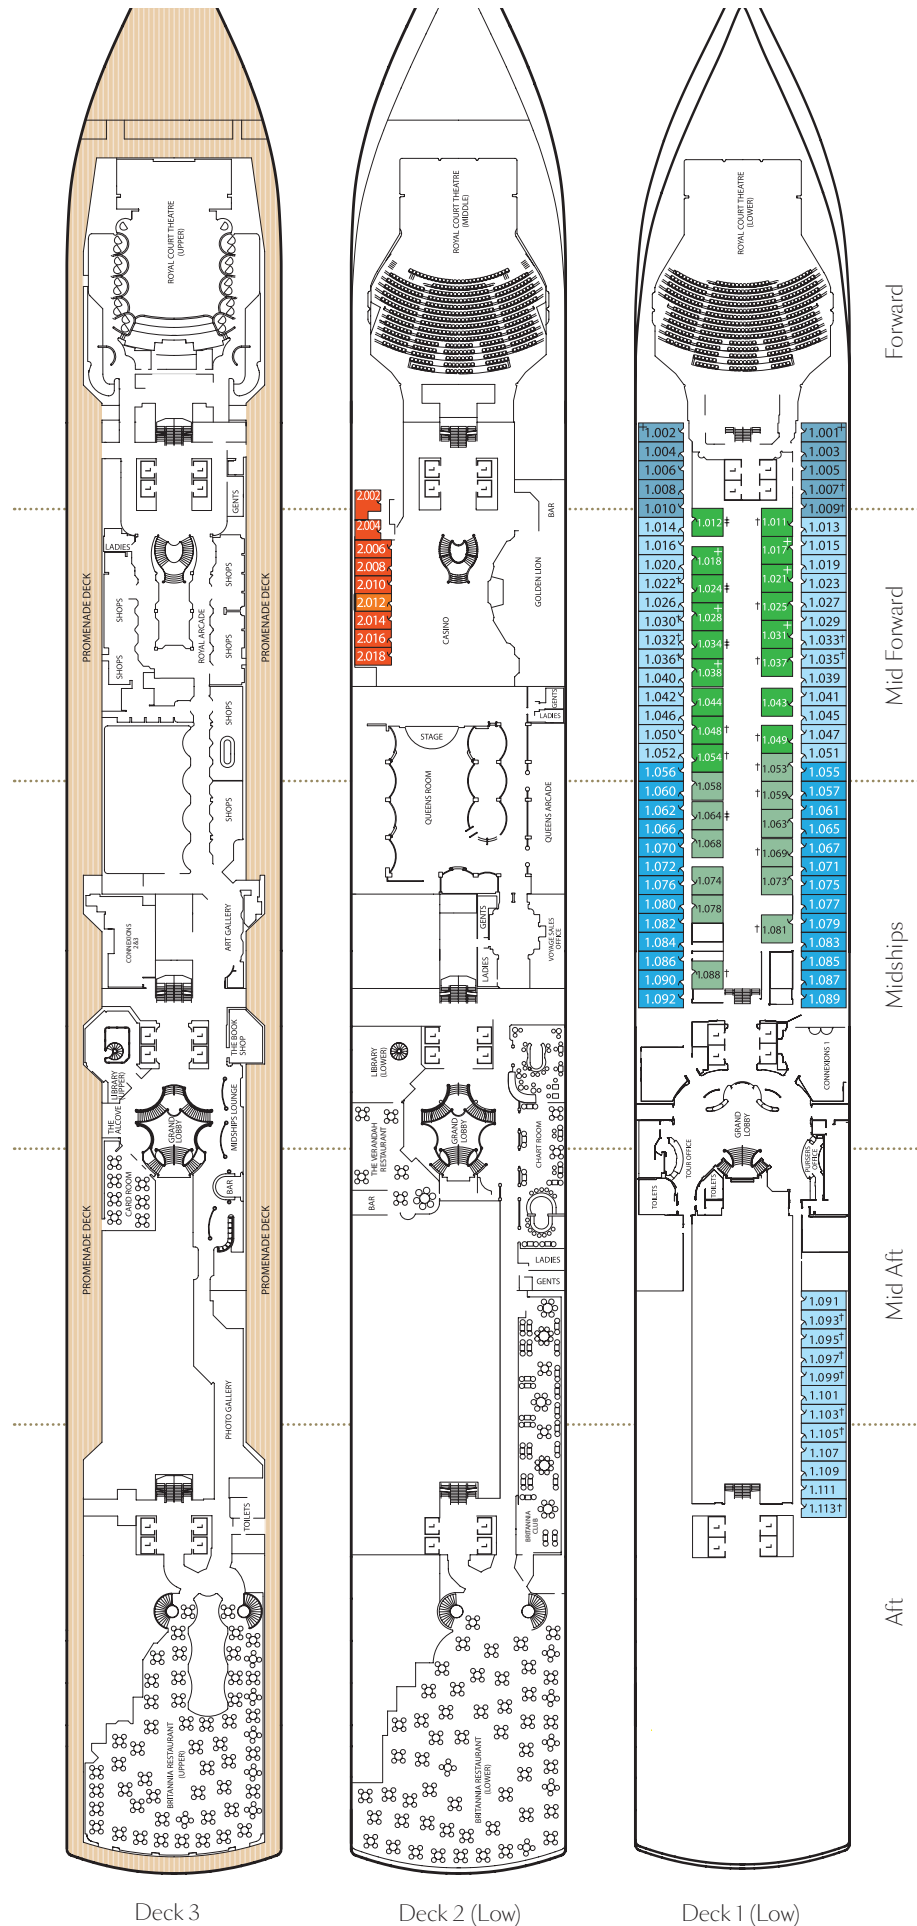

Queen Victoria deck plans.

View Queen Victoria stateroom accommodation and virtual tours online at cunard.com/qv

Stateroom Category

Grand Suites		
Aft High Decks 6,7	Q1	
Master Suites		
Midships High Deck 7	Q2	
Penthouse		
Midships High Decks 4,5,6,8	Q3	
Midships/Aft High Decks 7	Q4	
Queens Suites		
Aft High Decks 4,5,8~	Q5	
Forward/Aft High Decks 4,5,7,8~	Q6	
Princess Suites		
Midships High Decks 7,8	P1	
Midships/Forward High Decks 4,5,6	P2	
Club Balcony		
Midships High Decks 7,8	A1	
Midships High Deck 8	A2	
Balcony		
Midships High Decks 5,6,7	BA	
Midships High Decks 5,6,7,8	BB	
Midships High Decks 4,8	BC	
Aft High Decks 5,6,7	BD	
Forward/Aft High Decks 4,5,6,7,8	BE	
Forward High Decks 4*,8	BF	
Balcony (partially obstructed view)*		
Midships High Deck 5	CA	
Midships High Decks 4,5	CB	
Oceanview		
Midships Low Deck 1	EB	
Midships/Aft Low Deck 1	EC	
Forward Low Deck 1	EF	
Forward High Deck 6*	EF	
Oceanview (obstructed view)*		
Midships High Deck 4	FB	
Midships High Deck 4	FC	
Deluxe Inside		
Midships High Decks 6,8	GA	
Midships Low Deck 1	GB	
Midships Low Deck 1	GC	
Standard Inside		
Midships High Decks 4,5,6,7,8	IA	
Aft High Decks 5,6,7	ID	
Forward/Aft High Decks 4,5,6,8	IE	
Forward High Decks 4,8	IF	
Single		
Oceanview Midships, Low Deck 2	KC	
Inside Midships, Low Deck 2	LC	

Key to symbols

- L Lift
- † Indicates 2 lower berths and 1 upper berth
- + Indicates 3rd berth is a single sofa bed
- ‡ Indicates 3rd and 4th berth is a single sofa bed and one upper bed

Ship facts

Entered Service:	2007
Country of Registry:	Bermuda
Speed:	23.7 knots
Guest Capacity:	2,061
No. of Crew:	913
Length Overall:	964.5 feet
Width:	106 feet
Draft:	25.9 feet

Deck 3

Deck 2 (Low)

Deck 1 (Low)