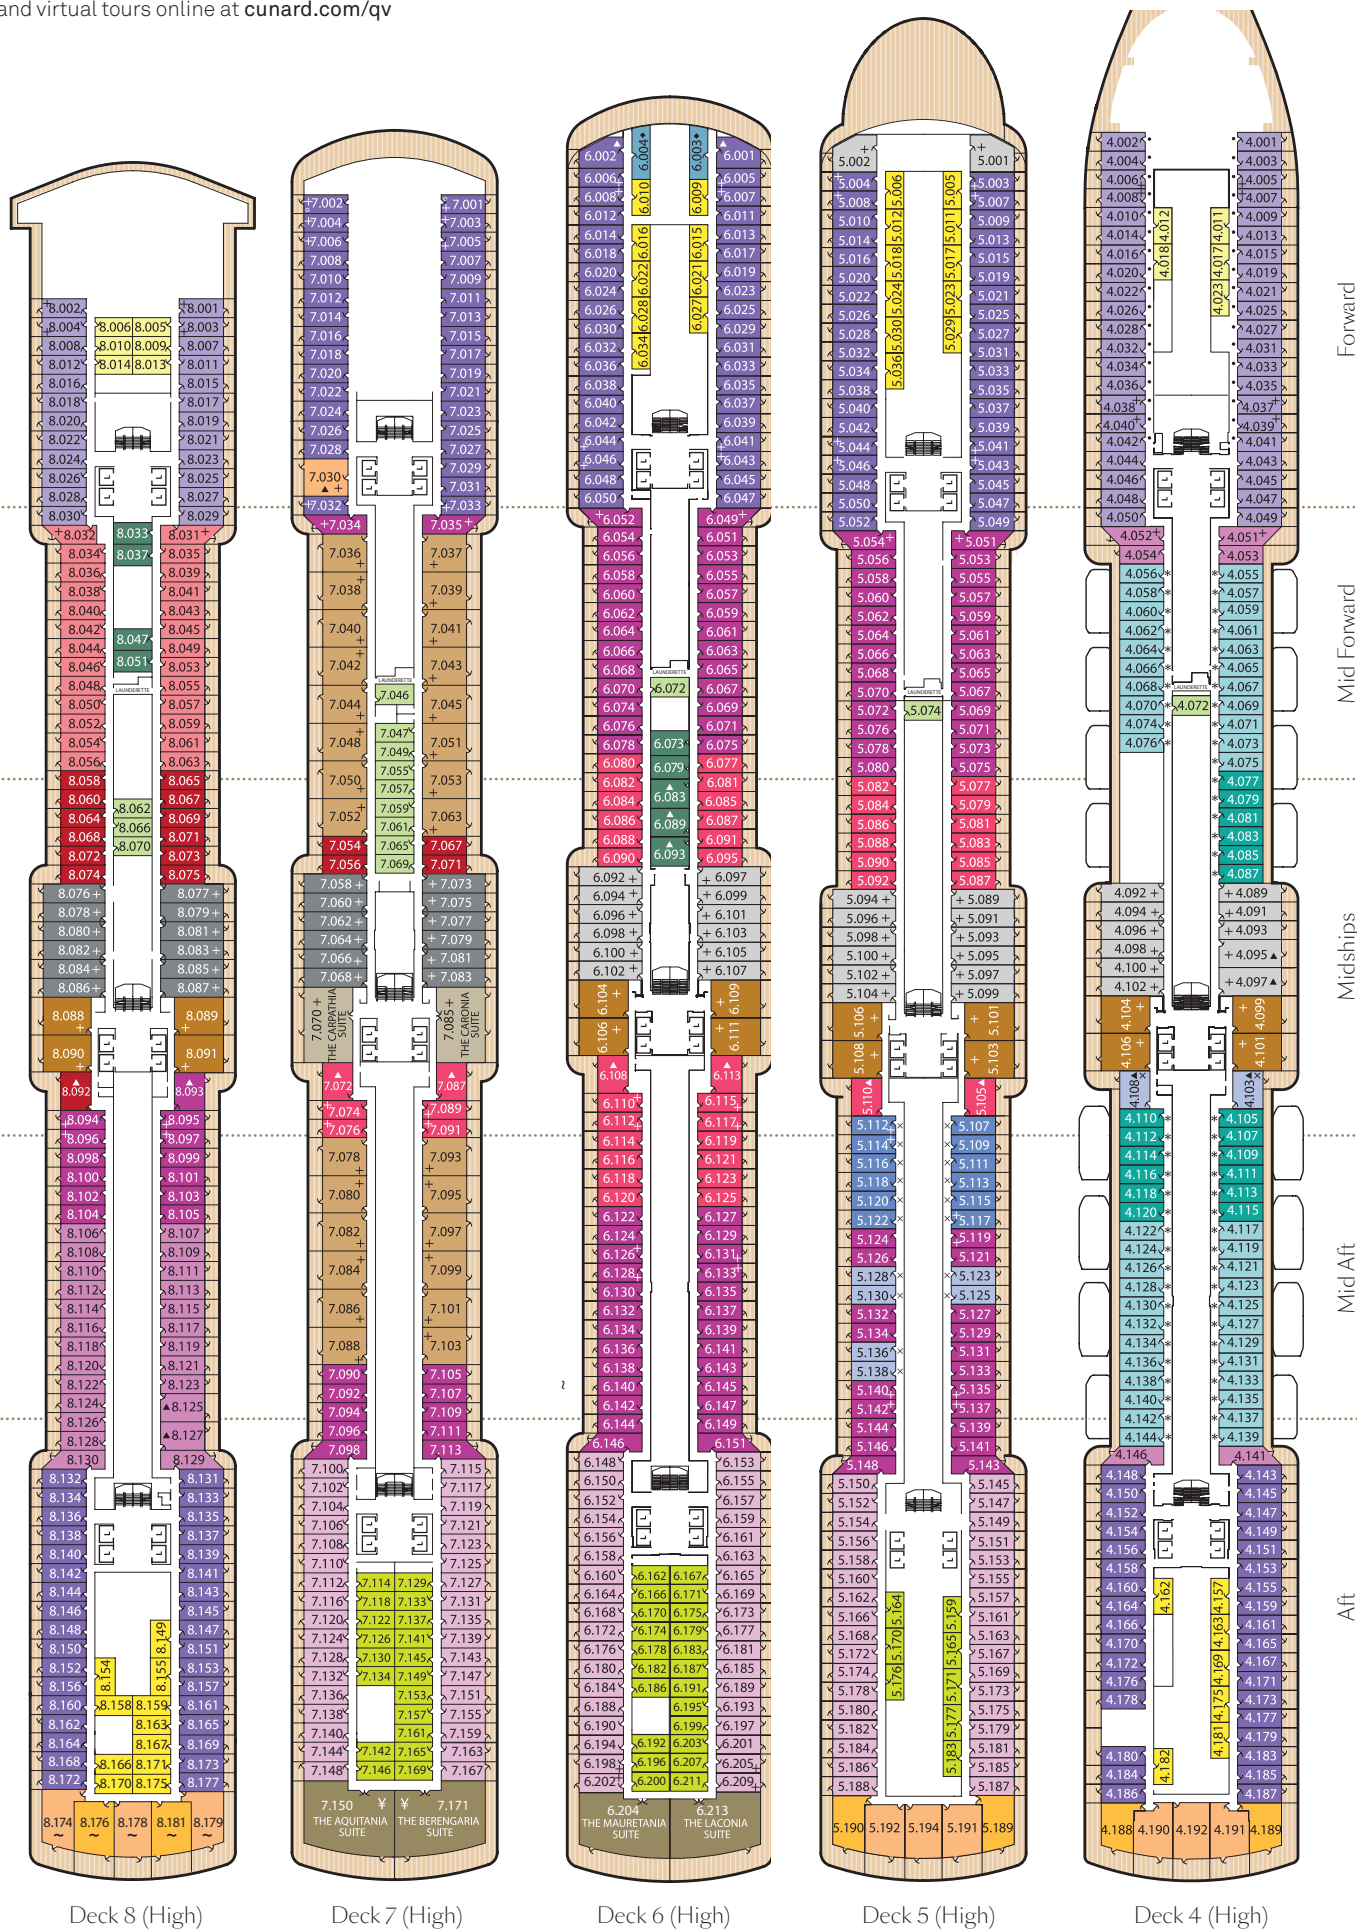

Queen Victoria deck plans.

View Queen Victoria stateroom accommodation and virtual tours online at cunard.com/qv

Stateroom Category

Grand Suites		
Aft High Decks 6,7	Q1	
Master Suites		
Midships High Deck 7	Q2	
Penthouse		
Midships High Decks 4,5,6,8	Q3	
Midships/Aft High Decks 7	Q4	
Queens Suites		
Aft High Decks 4,5,8~	Q5	
Forward/Aft High Decks 4,5,7,8~	Q6	
Princess Suites		
Midships High Decks 7,8	P1	
Midships/Forward High Decks 4,5,6	P2	
Club Balcony		
Midships High Decks 7,8	A1	
Midships High Deck 8	A2	
Balcony		
Midships High Decks 5,6,7	BA	
Midships High Decks 5,6,7,8	BB	
Midships High Decks 4,8	BC	
Aft High Decks 5,6,7	BD	
Forward/Aft High Decks 4,5,6,7,8	BE	
Forward High Decks 4*,8	BF	
Balcony (partially obstructed view)*		
Midships High Deck 5	CA	
Midships High Decks 4,5	CB	
Oceanview		
Midships Low Deck 1	EB	
Midships/Aft Low Deck 1	EC	
Forward Low Deck 1	EF	
Forward High Deck 6*	EF	
Oceanview (obstructed view)*		
Midships High Deck 4	FB	
Midships High Deck 4	FC	
Deluxe Inside		
Midships High Decks 6,8	GA	
Midships Low Deck 1	GB	
Midships Low Deck 1	GC	
Standard Inside		
Midships High Decks 4,5,6,7,8	IA	
Aft High Decks 5,6,7	ID	
Forward/Aft High Decks 4,5,6,8	IE	
Forward High Decks 4,8	IF	
Single		
Oceanview Midships, Low Deck 2	KC	
Inside Midships, Low Deck 2	LC	

Key to symbols

- L Lift
- † Indicates 2 lower berths and 1 upper berth
- + Indicates 3rd berth is a single sofa bed
- ‡ Indicates 3rd and 4th berth is a single sofa bed and one upper bed

Ship facts

Entered Service:	2007
Country of Registry:	Bermuda
Speed:	23.7 knots
Guest Capacity:	2,061
No. of Crew:	913
Length Overall:	964.5 feet
Width:	106 feet
Draft:	25.9 feet