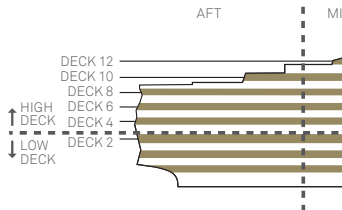

Stateroom Category

Grand Suites		
Aft	High Decks 6,7	Q1
Master Suites		
Midships	High Deck 7	Q2
Penthouse		
Midships	High Decks 4,5,6,8	Q3
Midships/Aft	High Deck 7	Q4
Queens Suites		
Aft	High Decks 4,5,8~	Q5
Forward/Aft	High Decks 4,5,7,8~	Q6
Princess Suites		
Midships	High Decks 7,8	P1
Midships/Forward	High Decks 4,5,6	P2
Club Balcony		
Midships	High Decks 7,8	A1
Midships	High Deck 8	A2
Balcony		
Midships	High Decks 5,6,7	BA
Midships	High Decks 5,6,7,8	BB
Midships	High Decks 4,8	BC
Aft	High Decks 5,6,7	BD
Forward/Aft	High Decks 4,5,6,7,8	BE
Forward	High Decks 4*,8	BF
Balcony (partially obstructed view)*		
Midships	High Deck 5	CA
Midships	High Decks 4,5	CB
Oceanview		
Midships	Low Deck 1	EB
Midships/Aft	Low Deck 1	EC
Forward	Low Deck 1	EF
Forward	High Deck 6*	EF
Oceanview (obstructed view)*		
Midships	High Deck 4	FB
Midships	High Deck 4	FC
Deluxe Inside		
Midships	High Decks 6,8	GA
Midships	Low Deck 1	GB
Midships	Low Deck 1	GC
Standard Inside		
Midships	High Decks 4,5,6,7,8	IA
Aft	High Decks 5,6,7	ID
Forward/Aft	High Decks 4,5,6,8	IE
Forward	High Decks 4,8	IF
Single		
Oceanview	Midships, Low Deck 2	KC
Inside	Midships, Low Deck 2	LC

Queen Victoria deck plans.