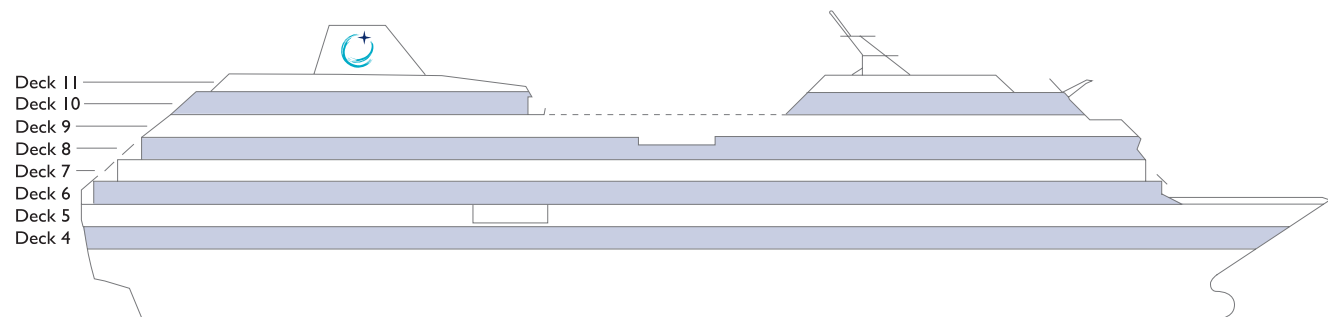

Azamara Onward Deck Plans

©2021 Azamara. Ships' Registry: Malta. Deck plans are subject to change without notice. Deckplan updated April 13, 2021.