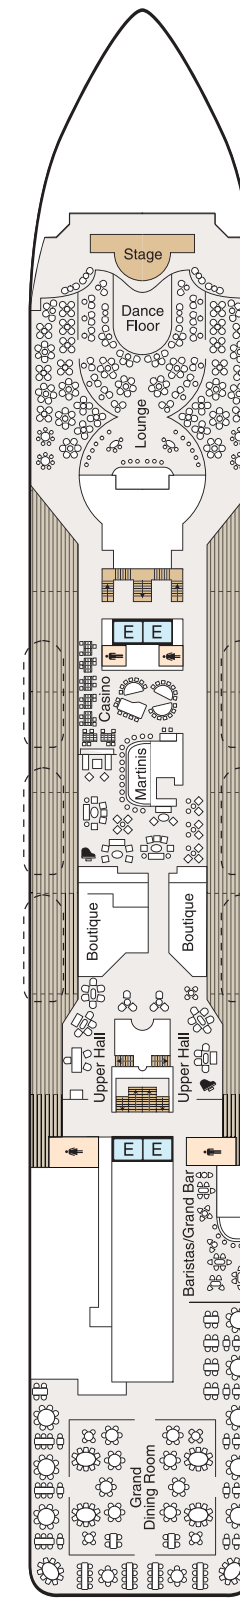

Deck Plans

REGATA, INSIGNIA, NAUTICA & SIRENA

Note: Staterooms 4028, 4034 & 4054 not available on Sirena. Staterooms 4035, 4052 & 4056 are wheelchair accessible on Sirena. Sirena & Insignia deck plans vary. + Sirena Owner's & Vista suites do not have sofa beds.

SYMBOL LEGEND

- ♣ Restrooms
- E Elevator
- ☞ Laundrette
- OV Obstructed Views
- Quad with Pullman
- ★ ★ Quad with Sofabed
- || Connecting Staterooms
- ▲ Triple with Pullman
- ★ Triple with Sofabed
- ♿ Wheelchair Accessible

STATEROOM COLOR LEGEND

OS	VS	PH1	PH2	PH3	A1	A2	A3
B1	B2	C1	C2	D	E	F	G

DECK 11

DECK 10

DECK 9

DECK 8

DECK 7

DECK 6

DECK 5

DECK 4

DECK 3

FORWARD

AFT

FORWARD

AFT