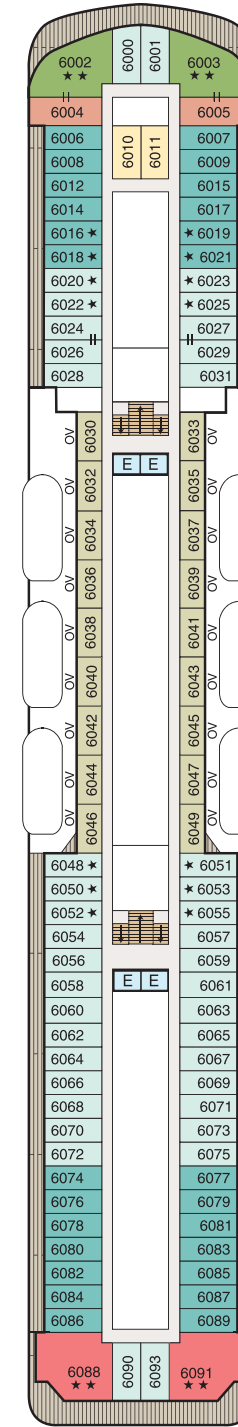

Deck Plans

REGATA, INSIGNIA, NAUTICA & SIRENA

Note: Staterooms 4028, 4034 & 4054 not available on Sirena. Staterooms 4035, 4052 & 4056 are wheelchair accessible on Sirena. Sirena & Insignia deck plans vary. + Sirena Owner's & Vista suites do not have sofa beds.

SYMBOL LEGEND

- ♣ Restrooms
- E Elevator
- ☞ Laundrette
- OV Obstructed Views
- Quad with Pullman
- ★ ★ Quad with Sofabed
- || Connecting Staterooms
- ▲ Triple with Pullman
- ★ Triple with Sofabed
- ♿ Wheelchair Accessible

STATEROOM COLOR LEGEND

OS	VS	PH1	PH2	PH3	A1	A2	A3
B1	B2	C1	C2	D	E	F	G

DECK 11

DECK 10

DECK 9

DECK 8

DECK 7

DECK 6

DECK 5

DECK 4

DECK 3

FORWARD

AFT

FORWARD

AFT