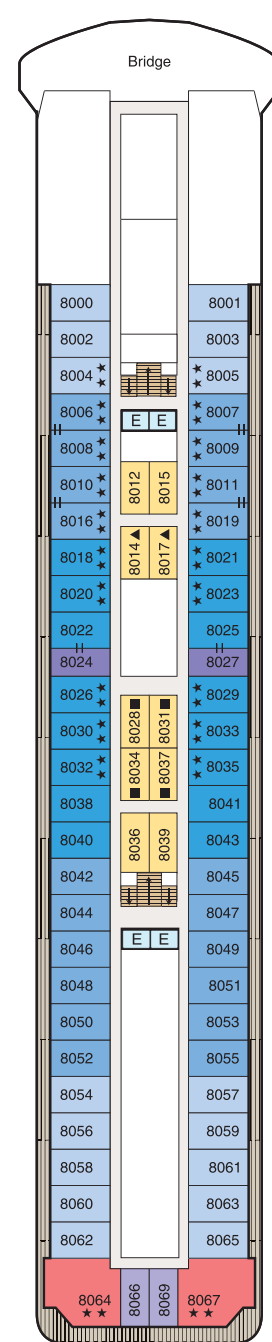

Deck Plans

REGATA, INSIGNIA, NAUTICA & SIRENA

Note: Staterooms 4028, 4034 & 4054 not available on Sirena. Staterooms 4035, 4052 & 4056 are wheelchair accessible on Sirena. Sirena & Insignia deck plans vary. + Sirena Owner's & Vista suites do not have sofa beds.

SYMBOL LEGEND

- ♣ Restrooms
- E Elevator
- ☞ Laundrette
- OV Obstructed Views
- Quad with Pullman
- ★ ★ Quad with Sofabed
- || Connecting Staterooms
- ▲ Triple with Pullman
- ★ Triple with Sofabed
- ♿ Wheelchair Accessible

STATEROOM COLOR LEGEND

OS	VS	PH1	PH2	PH3	A1	A2	A3
B1	B2	C1	C2	D	E	F	G

DECK 11

DECK 10

DECK 9

DECK 8

DECK 7

DECK 6

DECK 5

DECK 4

DECK 3

FORWARD

AFT

FORWARD

AFT