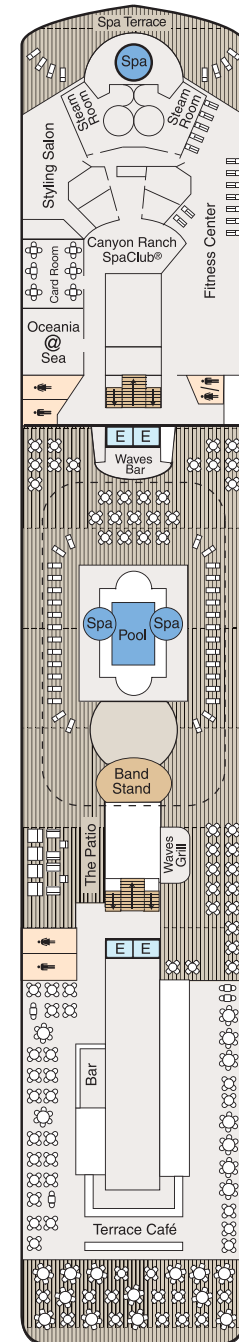

Deck Plans

REGATA, INSIGNIA, NAUTICA & SIRENA

Note: Staterooms 4028, 4034 & 4054 not available on Sirena. Staterooms 4035, 4052 & 4056 are wheelchair accessible on Sirena. Sirena & Insignia deck plans vary. + Sirena Owner's & Vista suites do not have sofa beds.

SYMBOL LEGEND

- ♣ Restrooms
- E Elevator
- ☞ Laundrette
- OV Obstructed Views
- Quad with Pullman
- ★ ★ Quad with Sofabed
- || Connecting Staterooms
- ▲ Triple with Pullman
- ★ Triple with Sofabed
- ♿ Wheelchair Accessible

STATEROOM COLOR LEGEND

OS	VS	PH1	PH2	PH3	A1	A2	A3
B1	B2	C1	C2	D	E	F	G

DECK 11

DECK 10

DECK 9

DECK 8

DECK 7

DECK 6

DECK 5

DECK 4

DECK 3

FORWARD

AFT

FORWARD

AFT