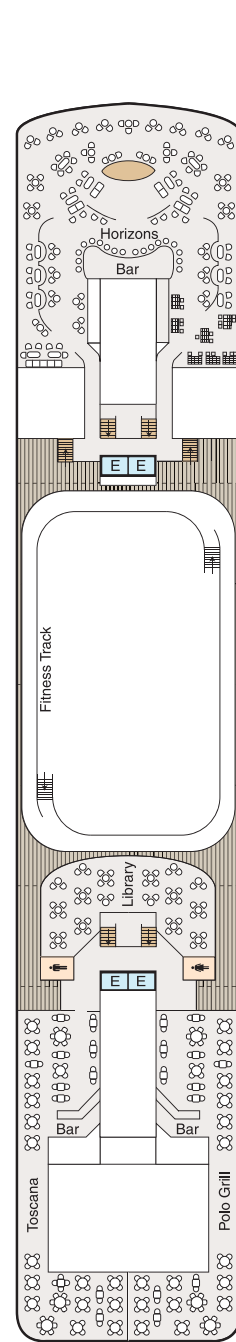

Deck Plans

REGATA, INSIGNIA, NAUTICA & SIRENA

Note: Staterooms 4028, 4034 & 4054 not available on Sirena. Staterooms 4035, 4052 & 4056 are wheelchair accessible on Sirena. Sirena & Insignia deck plans vary. + Sirena Owner's & Vista suites do not have sofa beds.

SYMBOL LEGEND

- ♣ Restrooms
- E Elevator
- ☞ Laundrette
- OV Obstructed Views
- Quad with Pullman
- ★ ★ Quad with Sofabed
- || Connecting Staterooms
- ▲ Triple with Pullman
- ★ Triple with Sofabed
- ♿ Wheelchair Accessible

STATEROOM COLOR LEGEND

OS	VS	PH1	PH2	PH3	A1	A2	A3
B1	B2	C1	C2	D	E	F	G

DECK 11

DECK 10

DECK 9

DECK 8

DECK 7

DECK 6

DECK 5

DECK 4

DECK 3

FORWARD

AFT

FORWARD

AFT