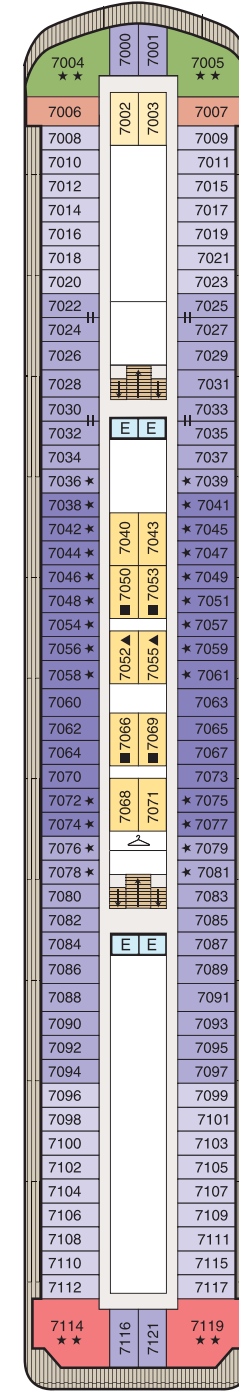

Deck Plans

REGATA, INSIGNIA, NAUTICA & SIRENA

Note: Staterooms 4028, 4034 & 4054 not available on Sirena. Staterooms 4035, 4052 & 4056 are wheelchair accessible on Sirena. Sirena & Insignia deck plans vary. + Sirena Owner's & Vista suites do not have sofa beds.

SYMBOL LEGEND

- ♣ Restrooms
- E Elevator
- ☞ Laundrette
- OV Obstructed Views
- Quad with Pullman
- ★ ★ Quad with Sofabed
- || Connecting Staterooms
- ▲ Triple with Pullman
- ★ Triple with Sofabed
- ♿ Wheelchair Accessible

STATEROOM COLOR LEGEND

OS	VS	PH1	PH2	PH3	A1	A2	A3
B1	B2	C1	C2	D	E	F	G

DECK 11

DECK 10

DECK 9

DECK 8

DECK 7

DECK 6

DECK 5

DECK 4

DECK 3

FORWARD

AFT

FORWARD

AFT