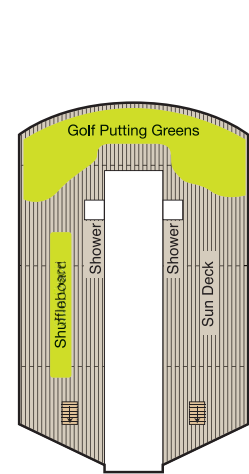

Deck Plans

REGATA, INSIGNIA, NAUTICA & SIRENA

Note: Staterooms 4028, 4034 & 4054 not available on Sirena. Staterooms 4035, 4052 & 4056 are wheelchair accessible on Sirena. Sirena & Insignia deck plans vary. + Sirena Owner's & Vista suites do not have sofa beds.

SYMBOL LEGEND

- ♣ Restrooms
- E Elevator
- ☞ Laundrette
- OV Obstructed Views
- Quad with Pullman
- ★ ★ Quad with Sofabed
- || Connecting Staterooms
- ▲ Triple with Pullman
- ★ Triple with Sofabed
- ♿ Wheelchair Accessible

STATEROOM COLOR LEGEND

OS	VS	PH1	PH2	PH3	A1	A2	A3
B1	B2	C1	C2	D	E	F	G

DECK 11