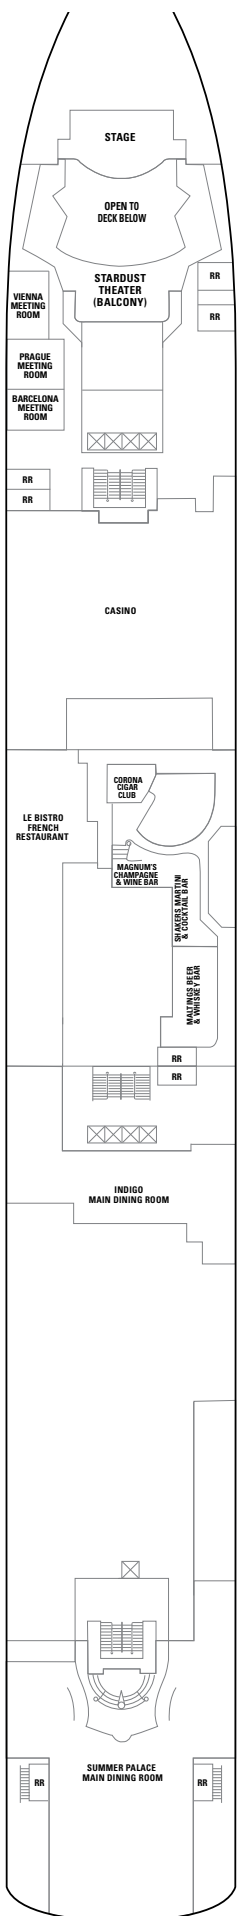

H3 SE SF B1 B2 B3 BA
BC II IB ID

DECK 9

SF B1 B2 B3 BD OA OK
OX II IB ID

DECK 8

DECK 7

DECK 6

O1 OB OC OF OG IE IF

DECK 5

OF OG IE IF IX

DECK 4