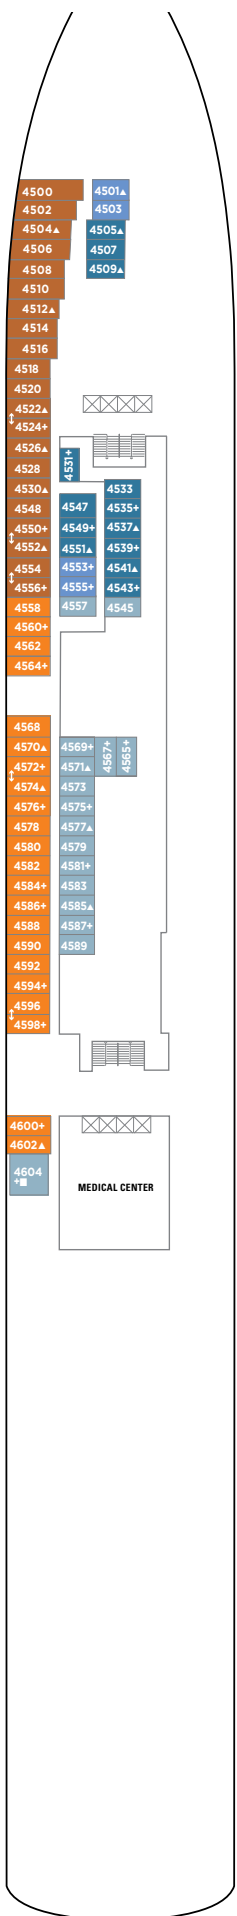

NORWEGIAN PEARL DECK PLANS

FEATURES

- 17 Dining Options/
15 Bars & Lounges
- 2 Main Pools* / 1 Kids' Pool
- 6 Hot Tubs
- The Haven by Norwegian
- Two 2-Lane Bowling Alleys
- Climbing Wall
- Casino
- Spa & Beauty Salon
- Fitness Center
- Youth Centers

DECK 15

DECK 14

DECK 13

DECK 12

DECK 11

DECK 10

H2

H1 H4 H5

SC M1 MA MB MX IT IA

H3 SE SF B1 B2 BA BB

IC

IT IA IC

H3 SE SF B1 B2 B3 BA
BC II IB ID

DECK 9

SF B1 B2 B3 BD OA OK
OX II IB ID

DECK 8

DECK 7

DECK 6

O1 OB OC OF OG IE IF

DECK 5

OF OG IE IF IX

DECK 4