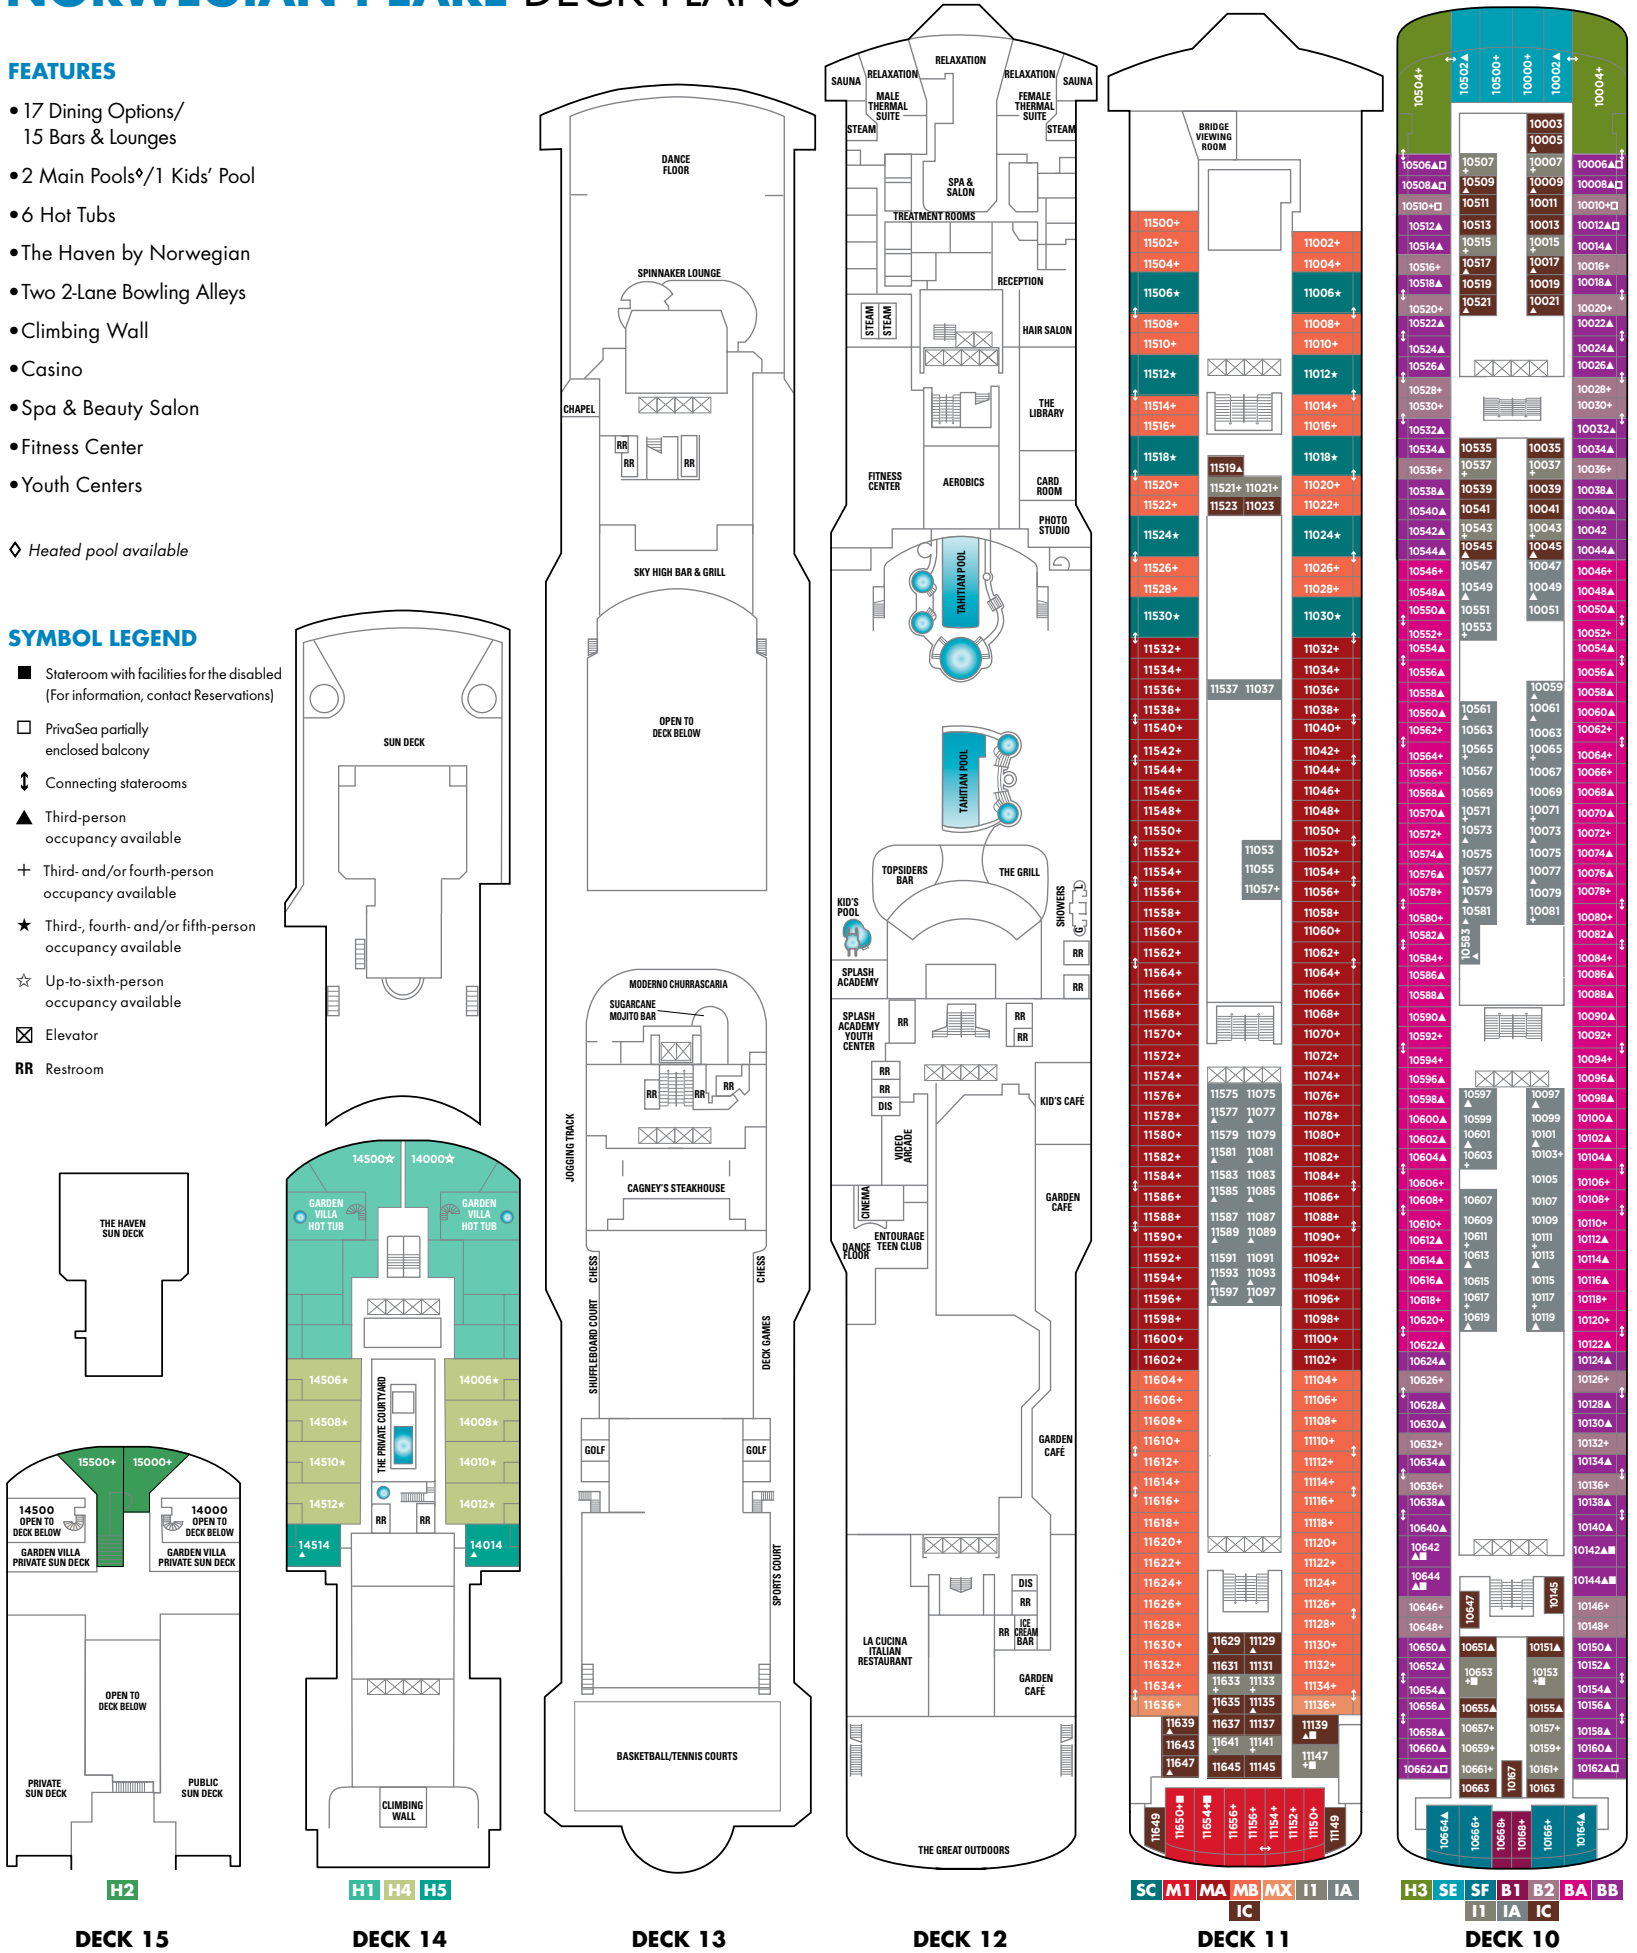

NORWEGIAN PEARL DECK PLANS

FEATURES

- 17 Dining Options/
15 Bars & Lounges
- 2 Main Pools* / 1 Kids' Pool
- 6 Hot Tubs
- The Haven by Norwegian
- Two 2-Lane Bowling Alleys
- Climbing Wall
- Casino
- Spa & Beauty Salon
- Fitness Center
- Youth Centers

◇ Heated pool available

SYMBOL LEGEND

- Stateroom with facilities for the disabled
(For information, contact Reservations)
- PrivaSea partially enclosed balcony
- ↕ Connecting staterooms
- ▲ Third-person occupancy available
- + Third- and/or fourth-person occupancy available
- ★ Third-, fourth- and/or fifth-person occupancy available
- ☆ Up-to-sixth-person occupancy available
- ⊠ Elevator
- RR Restroom

DECK 15

DECK 14

DECK 13

DECK 12

DECK 11

DECK 10

H2

H1 H4 H5

SC M1 MA MB MX IT IA

H3 SE SF B1 B2 BA BB

IC

IT IA IC

H3 SE SF B1 B2 B3 BA
BC II IB ID

DECK 9

SF B1 B2 B3 BD OA OK
OX II IB ID

DECK 8