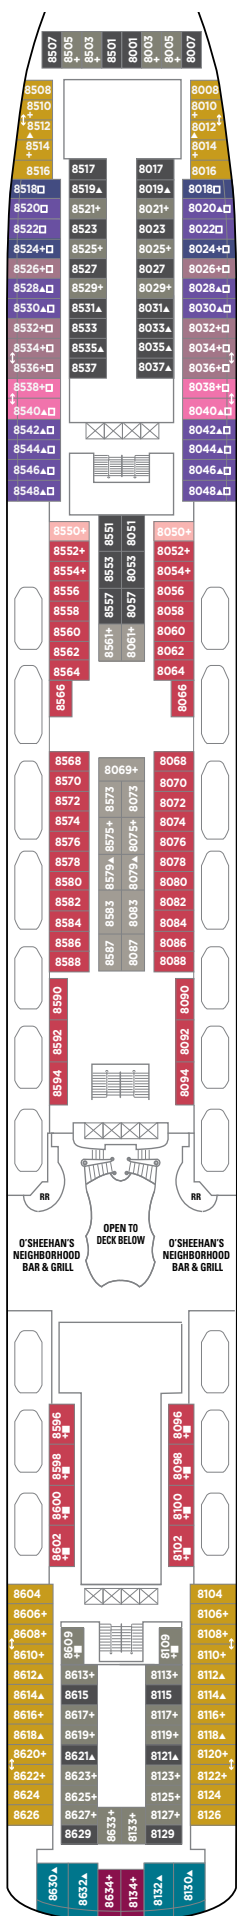

NORWEGIAN PEARL DECK PLANS

FEATURES

- 17 Dining Options/
15 Bars & Lounges
- 2 Main Pools* / 1 Kids' Pool
- 6 Hot Tubs
- The Haven by Norwegian
- Two 2-Lane Bowling Alleys
- Climbing Wall
- Casino
- Spa & Beauty Salon
- Fitness Center
- Youth Centers

DECK 15

DECK 14

DECK 13

DECK 12

DECK 11

DECK 10

H2

H1 H4 H5

SC M1 MA MB MX IT IA

H3 SE SF B1 B2 BA BB

IC

IT IA IC

H3 SE SF B1 B2 B3 BA
BC II IB ID

DECK 9

SF B1 B2 B3 BD OA OK
OX II IB ID

DECK 8

DECK 7

DECK 6

O1 OB OC OF OG IE IF

DECK 5

OF OG IE IF IX

DECK 4