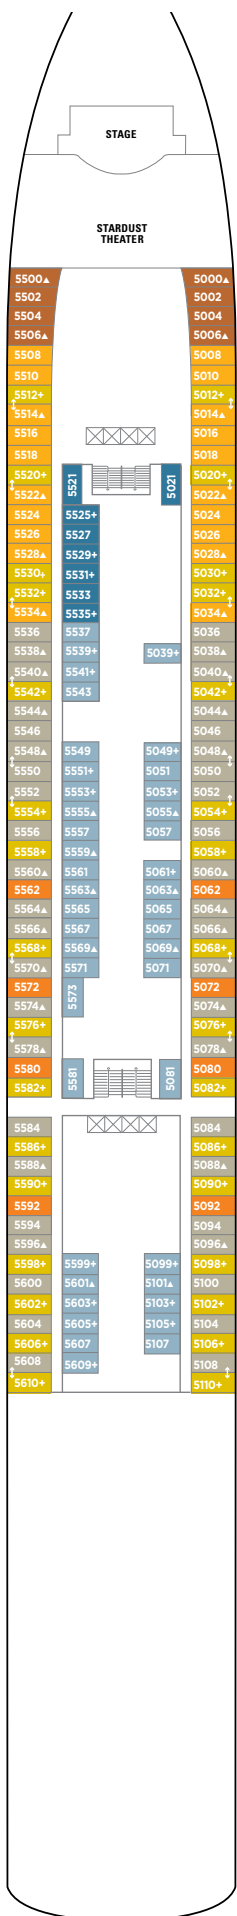

O1 OB OC OF OG IE IF

DECK 5