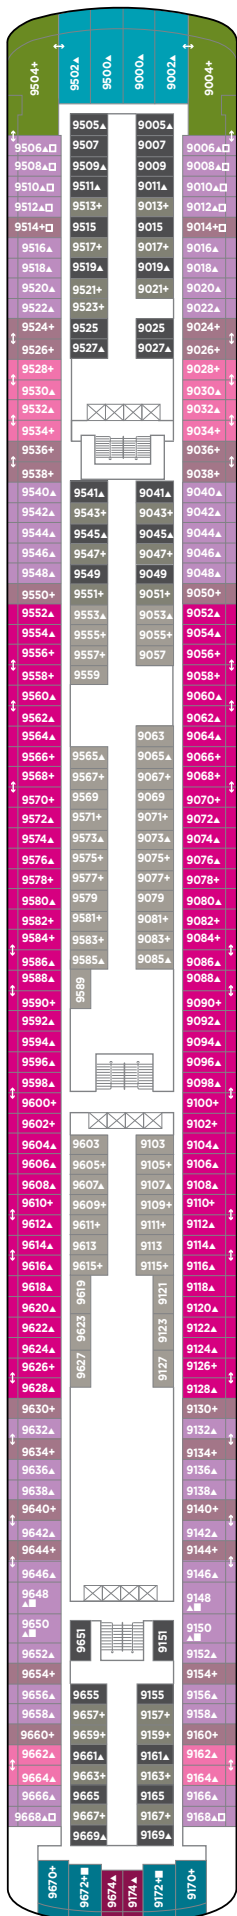

NORWEGIAN PEARL DECK PLANS

FEATURES

- 17 Dining Options/
15 Bars & Lounges
- 2 Main Pools* / 1 Kids' Pool
- 6 Hot Tubs
- The Haven by Norwegian
- Two 2-Lane Bowling Alleys
- Climbing Wall
- Casino
- Spa & Beauty Salon
- Fitness Center
- Youth Centers

DECK 15

DECK 14

DECK 13

DECK 12

DECK 11

DECK 10

H2

H1 H4 H5

SC M1 MA MB MX IT IA

H3 SE SF B1 B2 BA BB

IC

IT IA IC

H3 SE SF B1 B2 B3 BA
BC II IB ID

DECK 9

SF B1 B2 B3 BD OA OK
OX II IB ID

DECK 8

DECK 7

DECK 6

O1 OB OC OF OG IE IF

DECK 5

OF OG IE IF IX

DECK 4