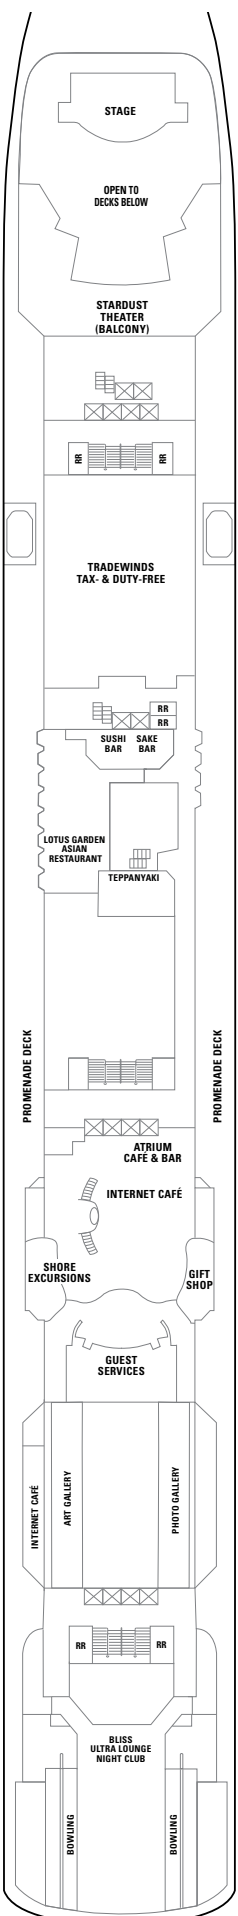

NORWEGIAN PEARL DECK PLANS

FEATURES

- 17 Dining Options/
15 Bars & Lounges
- 2 Main Pools* / 1 Kids' Pool
- 6 Hot Tubs
- The Haven by Norwegian
- Two 2-Lane Bowling Alleys
- Climbing Wall
- Casino
- Spa & Beauty Salon
- Fitness Center
- Youth Centers

◇ Heated pool available

SYMBOL LEGEND

- Stateroom with facilities for the disabled
(For information, contact Reservations)
- PrivaSea partially enclosed balcony
- ↕ Connecting staterooms
- ▲ Third-person occupancy available
- + Third- and/or fourth-person occupancy available
- ★ Third-, fourth- and/or fifth-person occupancy available
- ☆ Up-to-sixth-person occupancy available
- ⊠ Elevator
- RR Restroom

DECK 15

DECK 14

DECK 13

DECK 12

DECK 11

DECK 10

H2

H1 H4 H5

SC M1 MA MB MX IT IA

H3 SE SF B1 B2 BA BB

IC

IT IA IC

H3 SE SF B1 B2 B3 BA
BC II IB ID

DECK 9

SF B1 B2 B3 BD OA OK
OX II IB ID

DECK 8