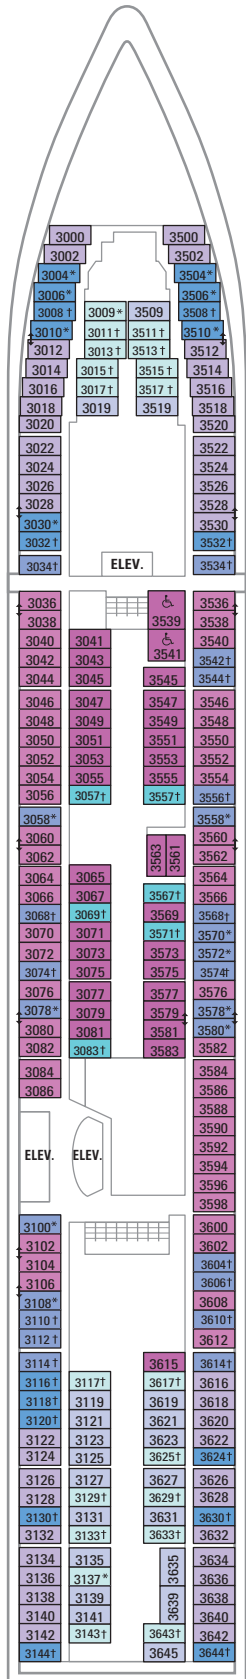

DECK 3
OCEAN VIEW 1N 2N 3N 8N
INTERIOR 1V 2V 3V 6V