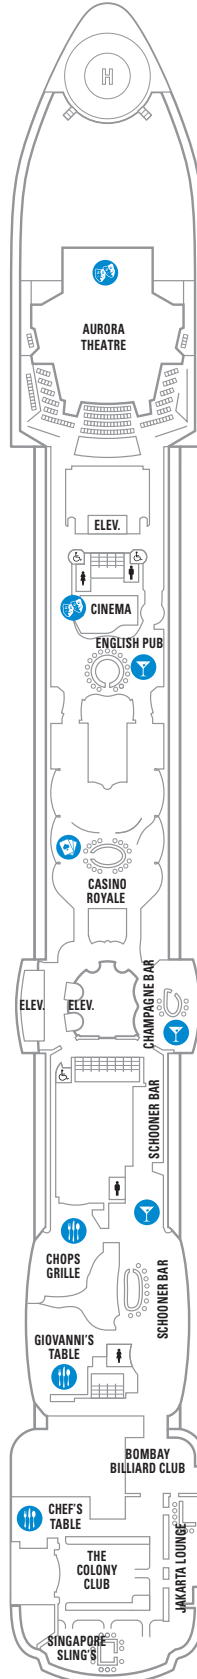

DECK 7

SUITES **OT**

BALCONY **4B 1D 2D 5D 6D**

OCEAN VIEW **1K 2M 3N**

INTERIOR **1V 2V 3V 4V**

DECK 6

DECK 5