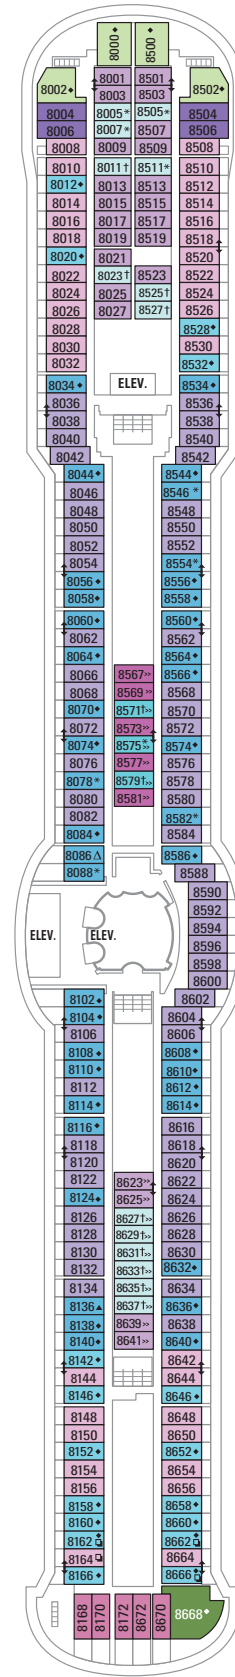

DECK 13

DECK 12

DECK 11

LEGENDS

- △ Stateroom with sofa bed
- * Stateroom has third Pullman bed available
- + Stateroom has third and fourth Pullman beds available
- ◆ Stateroom with sofa bed and third Pullman bed available
- ‡ Stateroom has four additional Pullman beds available
- ↓ Connecting staterooms
- ♿ Indicates accessible staterooms
- ▣ Stateroom has an obstructed view

- | | |
|----------------------|---------------------|
| ☺ Dining Venue | 🏃 Running Track |
| 🎮 Entertainment Area | 🧗 Rock climbing |
| 🍹 Bars & Lounges | 🎢 FlowRider® |
| 👶 Kids & Teens Area | ℹ Information |
| 🏊 Pool | 🏢 Conference Center |
| ♨ Spa | 🛍 Shopping |
| 🏋 Fitness | 🎰 Casino |

DECK 10

SUITES **RS OT OS GS J3**

BALCONY **1B 3B 4B 2D 5D 6D**

INTERIOR **3V 6V**

DECK 9

SUITES **OT**

BALCONY **1B 2B 3B 4B 1D 2D 5D 6D**

INTERIOR **1V 2V 3V 4V**

DECK 8

SUITES **OT**

BALCONY **4B 1D 2D 5D 6D**

OCEAN VIEW **1K 2M**

INTERIOR **1V 2V 3V 4V**

DECK 7

SUITES **OT**

BALCONY **4B 1D 2D 5D 6D**