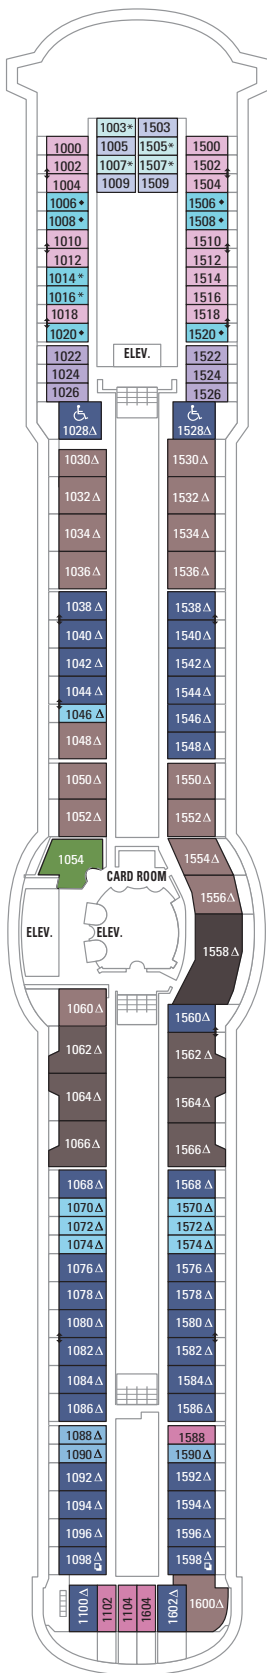

DECK 13

DECK 12

DECK 11

LEGENDS

- △ Stateroom with sofa bed
- * Stateroom has third Pullman bed available
- + Stateroom has third and fourth Pullman beds available
- ◆ Stateroom with sofa bed and third Pullman bed available
- ‡ Stateroom has four additional Pullman beds available
- ↓ Connecting staterooms
- ♿ Indicates accessible staterooms
- ▣ Stateroom has an obstructed view

- | | |
|----------------------|---------------------|
| ☺ Dining Venue | 🏃 Running Track |
| 🎮 Entertainment Area | 🧗 Rock climbing |
| 🍹 Bars & Lounges | 🎢 FlowRider® |
| 👶 Kids & Teens Area | ℹ Information |
| 🏊 Pool | 🏢 Conference Center |
| ♨ Spa | 🛍 Shopping |
| 🏋 Fitness | 🎰 Casino |

DECK 10

SUITES **RS OT OS GS J3**

BALCONY **1B 3B 4B 2D 5D 6D**

INTERIOR **3V 6V**

DECK 9

SUITES **OT**

BALCONY **1B 2B 3B 4B 1D 2D 5D 6D**

INTERIOR **1V 2V 3V 4V**

DECK 8

SUITES **OT**

BALCONY **4B 1D 2D 5D 6D**

OCEAN VIEW **1K 2M**

INTERIOR **1V 2V 3V 4V**

DECK 7

SUITES **OT**

BALCONY **4B 1D 2D 5D 6D**