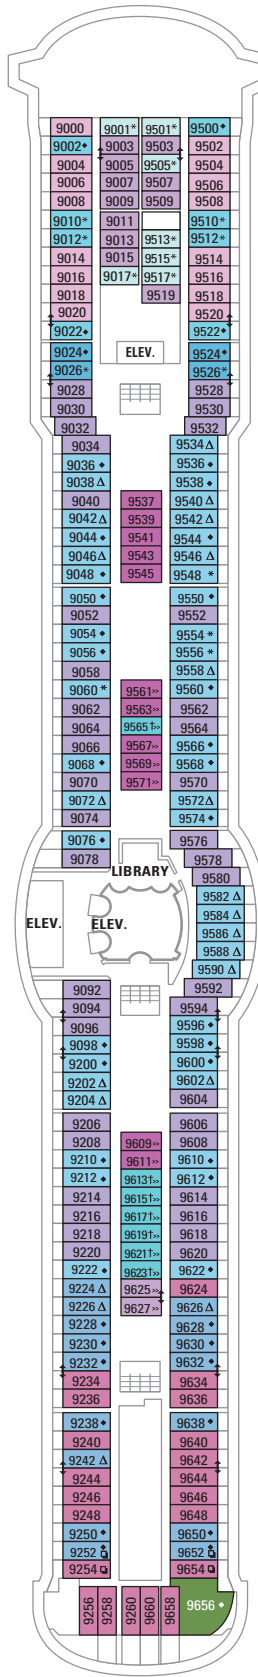

DECK 13

DECK 12

DECK 11

LEGENDS

- △ Stateroom with sofa bed
- * Stateroom has third Pullman bed available
- + Stateroom has third and fourth Pullman beds available
- ◆ Stateroom with sofa bed and third Pullman bed available
- ‡ Stateroom has four additional Pullman beds available
- ↓ Connecting staterooms
- ♿ Indicates accessible staterooms
- ▣ Stateroom has an obstructed view

- | | |
|----------------------|---------------------|
| ☺ Dining Venue | 🏃 Running Track |
| 🎮 Entertainment Area | 🧗 Rock climbing |
| 🍹 Bars & Lounges | 🎢 FlowRider® |
| 👶 Kids & Teens Area | ℹ Information |
| 🏊 Pool | 🏢 Conference Center |
| ♨ Spa | 🛍 Shopping |
| 🏋 Fitness | 🎰 Casino |

DECK 10

SUITES **RS OT OS GS J3**

BALCONY **1B 3B 4B 2D 5D 6D**

INTERIOR **3V 6V**

DECK 9

SUITES **OT**

BALCONY **1B 2B 3B 4B 1D 2D 5D 6D**

INTERIOR **1V 2V 3V 4V**

DECK 8

SUITES **OT**

BALCONY **4B 1D 2D 5D 6D**

OCEAN VIEW **1K 2M**

INTERIOR **1V 2V 3V 4V**

DECK 7

SUITES **OT**

BALCONY **4B 1D 2D 5D 6D**