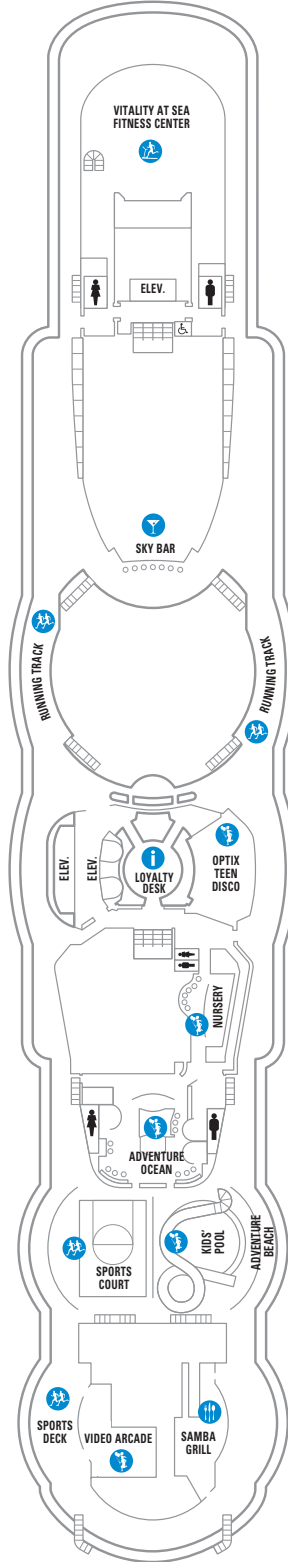

DECK 13

DECK 12

DECK 11

LEGENDS

- △ Stateroom with sofa bed
- * Stateroom has third Pullman bed available
- + Stateroom has third and fourth Pullman beds available
- ◆ Stateroom with sofa bed and third Pullman bed available
- ‡ Stateroom has four additional Pullman beds available
- ↓ Connecting staterooms
- ♿ Indicates accessible staterooms
- ▣ Stateroom has an obstructed view

- | | |
|----------------------|---------------------|
| ☺ Dining Venue | 🏃 Running Track |
| 🎮 Entertainment Area | 🧗 Rock climbing |
| 🍹 Bars & Lounges | 🎢 FlowRider® |
| 👶 Kids & Teens Area | ℹ Information |
| 🏊 Pool | 🏢 Conference Center |
| ♨ Spa | 🛍 Shopping |
| 🏋 Fitness | 🎰 Casino |

DECK 10

SUITES **RS OT OS GS J3**

BALCONY **1B 3B 4B 2D 5D 6D**

INTERIOR **3V 6V**

DECK 9

SUITES **OT**

BALCONY **1B 2B 3B 4B 1D 2D 5D 6D**

INTERIOR **1V 2V 3V 4V**

DECK 8

SUITES **OT**

BALCONY **4B 1D 2D 5D 6D**

OCEAN VIEW **1K 2M**

INTERIOR **1V 2V 3V 4V**

DECK 7

SUITES **OT**

BALCONY **4B 1D 2D 5D 6D**