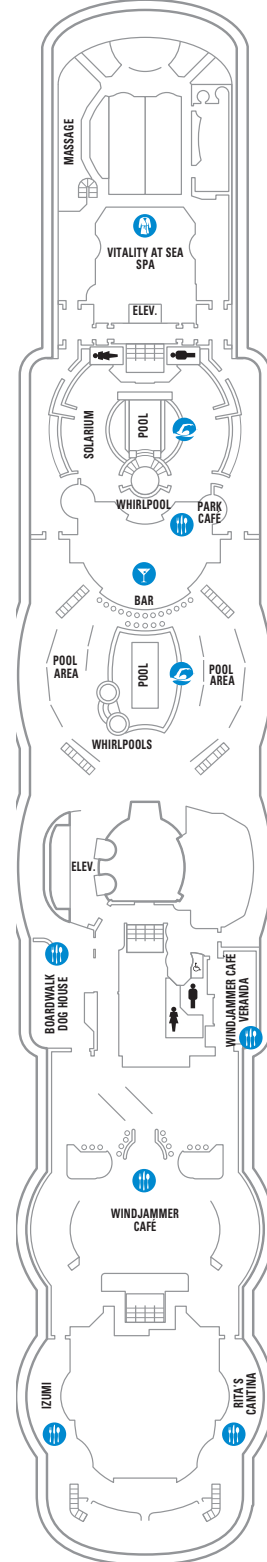

DECK 13

DECK 12

DECK 11

LEGENDS

- △ Stateroom with sofa bed
- * Stateroom has third Pullman bed available
- + Stateroom has third and fourth Pullman beds available
- ◆ Stateroom with sofa bed and third Pullman bed available
- ‡ Stateroom has four additional Pullman beds available
- ↓ Connecting staterooms
- ♿ Indicates accessible staterooms
- ▣ Stateroom has an obstructed view

- | | |
|----------------------|---------------------|
| ☺ Dining Venue | 🏃 Running Track |
| 🎮 Entertainment Area | 🧗 Rock climbing |
| 🍹 Bars & Lounges | 🎢 FlowRider® |
| 👶 Kids & Teens Area | ℹ Information |
| 🏊 Pool | 🏢 Conference Center |
| ♨ Spa | 🛍 Shopping |
| 🏋 Fitness | 🎰 Casino |

DECK 10

SUITES **RS OT OS GS J3**

BALCONY **1B 3B 4B 2D 5D 6D**

INTERIOR **3V 6V**

DECK 9

SUITES **OT**

BALCONY **1B 2B 3B 4B 1D 2D 5D 6D**

INTERIOR **1V 2V 3V 4V**

DECK 8

SUITES **OT**

BALCONY **4B 1D 2D 5D 6D**

OCEAN VIEW **1K 2M**

INTERIOR **1V 2V 3V 4V**

DECK 7

SUITES **OT**

BALCONY **4B 1D 2D 5D 6D**