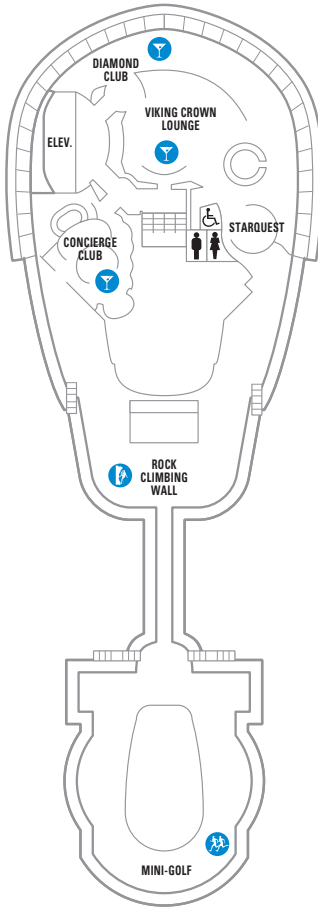

DECK 13

DECK 12

DECK 11

LEGENDS

- △ Stateroom with sofa bed
- * Stateroom has third Pullman bed available
- + Stateroom has third and fourth Pullman beds available
- ◆ Stateroom with sofa bed and third Pullman bed available
- ‡ Stateroom has four additional Pullman beds available
- ↓ Connecting staterooms
- ♿ Indicates accessible staterooms
- ▣ Stateroom has an obstructed view

- | | |
|----------------------|---------------------|
| ☺ Dining Venue | 🏃 Running Track |
| 🎮 Entertainment Area | 🧗 Rock climbing |
| 🍹 Bars & Lounges | 🎢 FlowRider® |
| 👶 Kids & Teens Area | ℹ Information |
| 🏊 Pool | 🏢 Conference Center |
| ♨ Spa | 🛍 Shopping |
| 🏋 Fitness | 🎰 Casino |

DECK 10

SUITES **RS OT OS GS J3**

BALCONY **1B 3B 4B 2D 5D 6D**

INTERIOR **3V 6V**

DECK 9

SUITES **OT**

BALCONY **1B 2B 3B 4B 1D 2D 5D 6D**

INTERIOR **1V 2V 3V 4V**

OCEAN VIEW

- 1K** **Ultra Spacious Ocean View** - Two twin beds that convert to Royal King, additional bunk beds in separate area, separate sitting area with sofa bed, and private bathroom with shower. Accommodates six. Stateroom: 319 sq. ft.
- 2M** **Spacious Ocean View** - Two twin beds that convert to Royal King and private bathroom. Stateroom: 170 sq. ft.
- 1N** **2N** **3N** **8N** **Ocean View** - Two twin beds that convert to Royal King and private bathroom. Stateroom: 155 sq. ft.
- 3N** **Ocean View Accessible** - Two twin beds that convert to Royal King and private bathroom. Stateroom: 258 sq. ft.