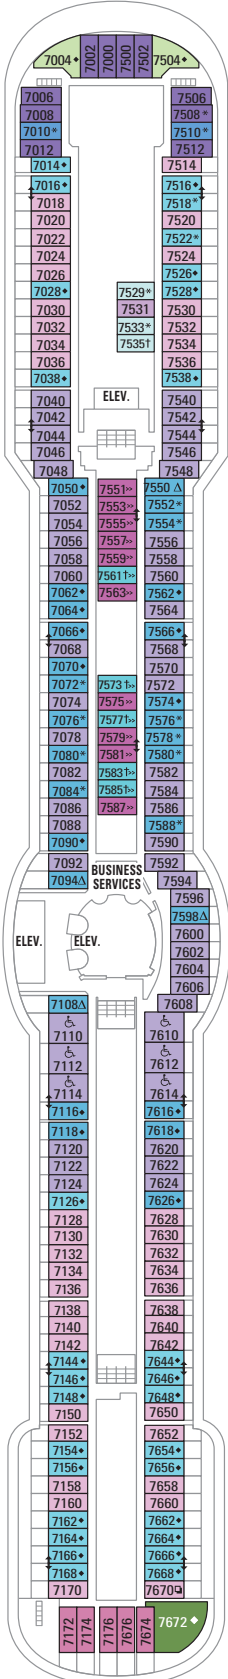

DECK 7

SUITES **OT**

BALCONY **4B 1D 2D 5D 6D**

OCEAN VIEW **1K 2M 3N**

INTERIOR **1V 2V 3V 4V**