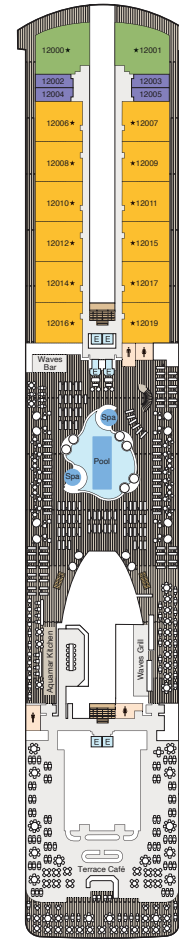

ALLURA & VISTA DECK PLAN

SYMBOL LEGEND

- ♣♣ Restrooms
- E Elevator
- 👤 Laundryette
- || Connecting Staterooms
- ♿ Wheelchair Accessible
- ★ Triple with Sofabed

DECK 16

- Golf Putting Greens
- Paddle Tennis
- Sun Deck

DECK 15

- Fitness Track
- Shuffleboard
- Croquet/Bocce
- Aquamar Spa + Vitality Center
- Aquamar Spa Terrace
- Fitness Center
- Styling Salon
- Barber Shop

DECK 14

- Toscana
- Polo Grill
- Privée
- Library
- Baristas
- The Culinary Center and Restaurant
- Artist Loft
- LYNC Digital Center
- Horizons

DECK 12

- Pool Deck
- Waves Bar
- Waves Grill
- Aquamar Kitchen
- Terrace Café
- Staterooms

DECK 11

- Bridge
- Laundryette
- Executive Lounge
- Staterooms

STATEROOM COLOR LEGEND

ALLURA & VISTA DECK PLAN

DECK 10

- Upper Hall
- Martinis
- Casino
- Casino Bar
- The Grand Lounge
- The Grand Dining Room

DECK 5

- Show Lounge
- Reception
- Destination Services
- Concierge
- Boutiques
- Red Ginger
- Ember

DECK 4

- Medical Center