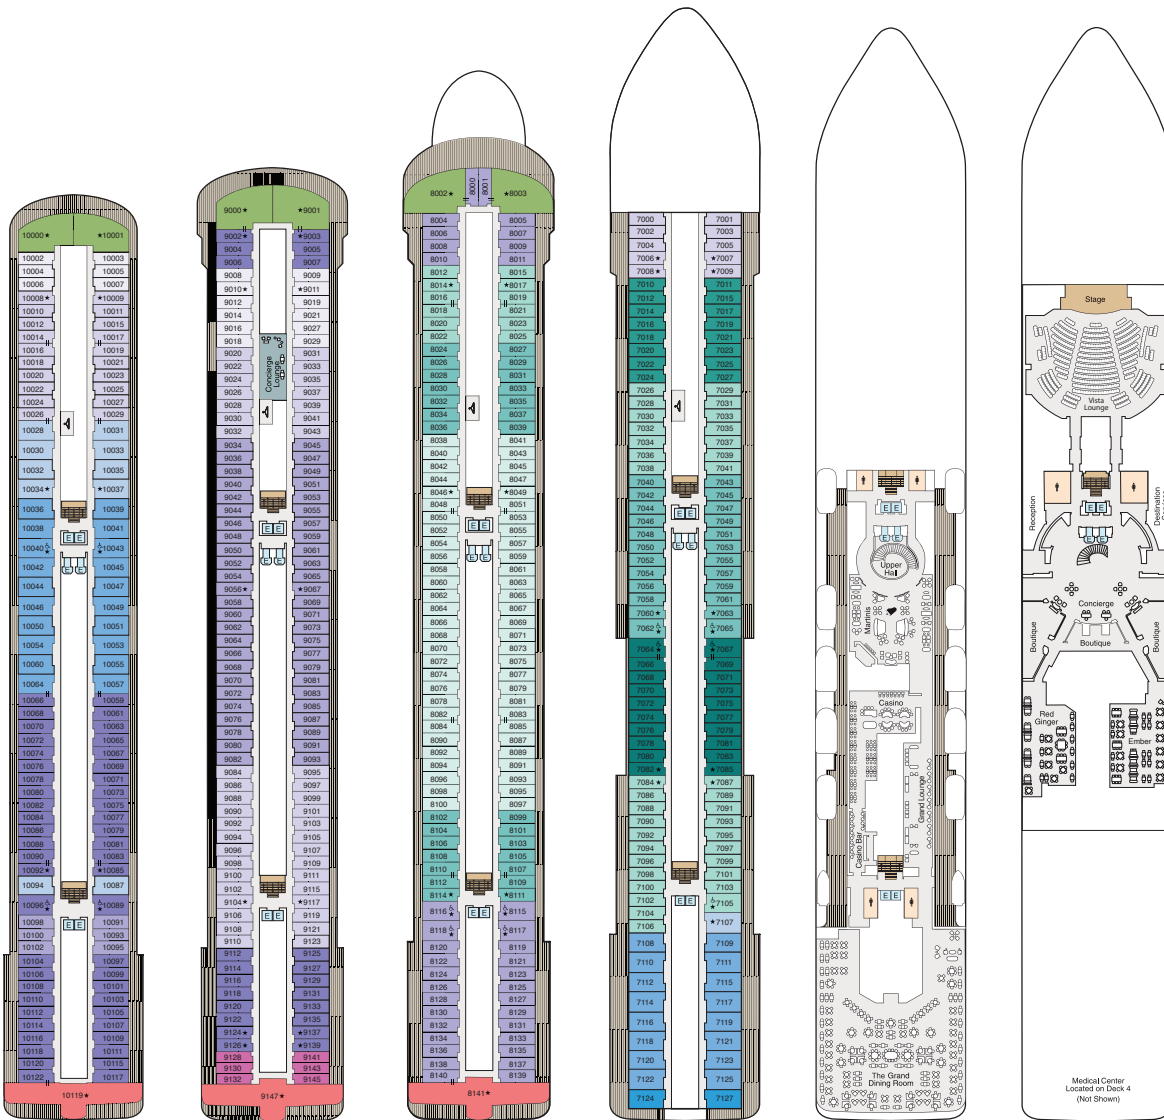

ALLURA & VISTA DECK PLAN

SYMBOL LEGEND

- ♣♣ Restrooms
- E Elevator
- 👤 Laundryette
- || Connecting Staterooms
- ♿ Wheelchair Accessible
- ★ Triple with Sofabed

DECK 16

- Golf Putting Greens
- Paddle Tennis
- Sun Deck

DECK 12

- Pool Deck
- Waves Bar
- Waves Grill
- Aquamar Kitchen
- Terrace Café
- Staterooms

DECK 11

- Bridge
- Laundryette
- Executive Lounge
- Staterooms

STATEROOM COLOR LEGEND

ALLURA & VISTA DECK PLAN

DECK 10

- Launderette
- Staterooms

DECK 9

- Concierge Lounge
- Launderette
- Staterooms

DECK 8

- Launderette
- Staterooms

DECK 7

- Launderette
- Staterooms

DECK 6

- Upper Hall
- Martinis
- Casino
- Casino Bar
- The Grand Lounge
- The Grand Dining Room

DECK 5

- Show Lounge
- Reception
- Destination Services
- Concierge
- Boutiques
- Red Ginger
- Ember

DECK 4

- Medical Center