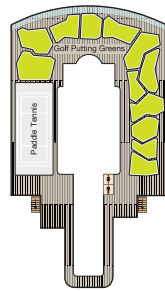

ALLURA & VISTA DECK PLAN

SYMBOL LEGEND

- ♣♣ Restrooms
- E Elevator
- 👤 Laundryette
- || Connecting Staterooms
- ♿ Wheelchair Accessible
- ★ Triple with Sofabed

DECK 16

- Golf Putting Greens
- Paddle Tennis
- Sun Deck

DECK 15

- Fitness Track
- Shuffleboard
- Croquet/Bocce
- Aquamar Spa + Vitality Center
- Aquamar Spa Terrace
- Fitness Center
- Styling Salon
- Barber Shop

DECK 14

- Toscana
- Polo Grill
- Privée
- Library
- Baristas
- The Culinary Center and Restaurant
- Artist Loft
- LYNC Digital Center
- Horizons