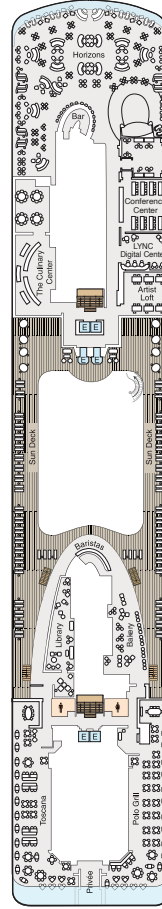

ALLURA & VISTA DECK PLAN

SYMBOL LEGEND

- ♣♣ Restrooms
- E Elevator
- 👤 Laundryette
- || Connecting Staterooms
- ♿ Wheelchair Accessible
- ★ Triple with Sofabed

DECK 16

- Golf Putting Greens
- Paddle Tennis
- Sun Deck

DECK 15

- Fitness Track
- Shuffleboard
- Croquet/Bocce
- Aquamar Spa + Vitality Center
- Aquamar Spa Terrace
- Fitness Center
- Styling Salon
- Barber Shop

DECK 14

- Toscana
- Polo Grill
- Privée
- Library
- Baristas
- The Culinary Center and Restaurant
- Artist Loft
- LYNC Digital Center
- Horizons

DECK 12

- Pool Deck
- Waves Bar
- Waves Grill
- Aquamar Kitchen
- Terrace Café
- Staterooms

DECK 11

- Bridge
- Laundryette
- Executive Lounge
- Staterooms

STATEROOM COLOR LEGEND

ALLURA & VISTA DECK PLAN

DECK 10

- Upper Hall
- Martinis
- Casino
- Casino Bar
- The Grand Lounge
- The Grand Dining Room

DECK 5

- Show Lounge
- Reception
- Destination Services
- Concierge
- Boutiques
- Red Ginger
- Ember

DECK 4

- Medical Center