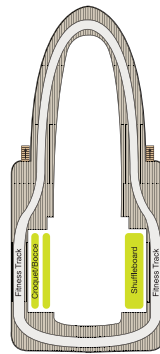

ALLURA & VISTA DECK PLAN

SYMBOL LEGEND

- ♣♣ Restrooms
- E Elevator
- 👤 Laundryette
- || Connecting Staterooms
- ♿ Wheelchair Accessible
- ★ Triple with Sofabed

DECK 16

- Golf Putting Greens
- Paddle Tennis
- Sun Deck

DECK 15

- Fitness Track
- Shuffleboard
- Croquet/Bocce
- Aquamar Spa + Vitality Center
- Aquamar Spa Terrace
- Fitness Center
- Styling Salon
- Barber Shop

DECK 14

- Toscana
- Polo Grill
- Privée
- Library
- Baristas
- The Culinary Center and Restaurant
- Artist Loft
- LYNC Digital Center
- Horizons