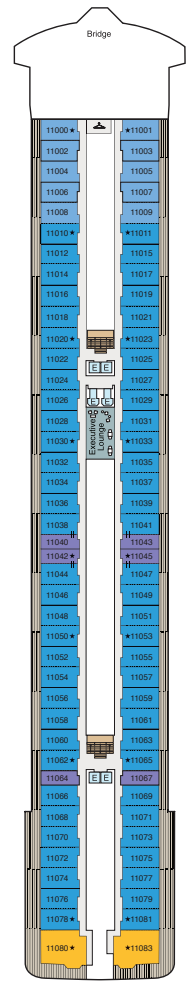

ALLURA & VISTA DECK PLAN

SYMBOL LEGEND

- ♣♣ Restrooms
- E Elevator
- 👤 Laundryette
- || Connecting Staterooms
- ♿ Wheelchair Accessible
- ★ Triple with Sofabed

DECK 16

- Golf Putting Greens
- Paddle Tennis
- Sun Deck

DECK 15

- Fitness Track
- Shuffleboard
- Croquet/Bocce
- Aquamar Spa + Vitality Center
- Aquamar Spa Terrace
- Fitness Center
- Styling Salon
- Barber Shop

DECK 14

- Toscana
- Polo Grill
- Privée
- Library
- Baristas
- The Culinary Center and Restaurant
- Artist Loft
- LYNC Digital Center
- Horizons

DECK 12

- Pool Deck
- Waves Bar
- Waves Grill
- Aquamar Kitchen
- Terrace Café
- Staterooms

DECK 11

- Bridge
- Laundryette
- Executive Lounge
- Staterooms

STATEROOM COLOR LEGEND

ALLURA & VISTA DECK PLAN

DECK 10

- Upper Hall
- Martinis
- Casino
- Casino Bar
- The Grand Lounge
- The Grand Dining Room

DECK 5

- Show Lounge
- Reception
- Destination Services
- Concierge
- Boutiques
- Red Ginger
- Ember

DECK 4

- Medical Center