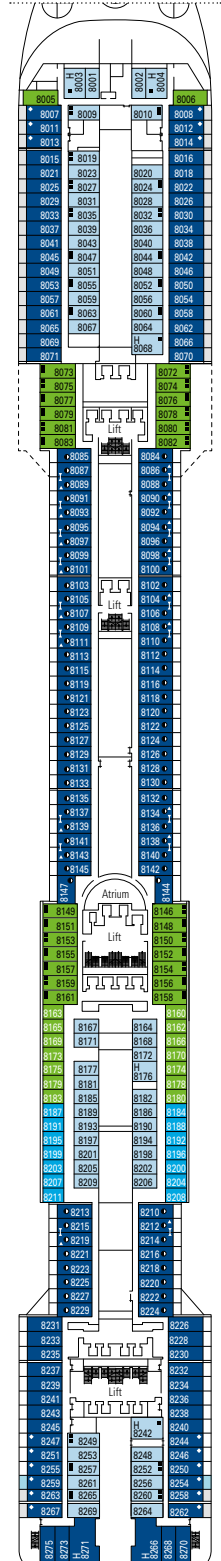

MSC PREZIOSA

TECHNICAL SHEET

COMMON SERVICES

RECEPTION-GUEST SERVICE

TECHNICAL CHARACTERISTICS OF THE SHIP

GROSS TONNAGE	139.072 tons
LENGTH / BEAM / HEIGHT	333,30 m / 37,92 m post panamax / 67,69 m
SURFACE AREA	450.000 m ² , incl. 27.000 m ² public area
DECKS	26, incl. 14 for guests
LIFTS	26, incl. 17 for guests (2 panoramics and 1 for the MSC Yacht Club)
VOLTAGE (IN CABIN)	110/220 volts
MAXIMUM SPEED	24.21 knots
STABILISERS	Stabilised with 2 fins
NUMBER OF PASSENGERS	4.345
NUMBER OF CABINS	1.751, incl. 45 for guests with disabilities or reduced mobility
CREW MEMBERS	Approx. 1.388
POOLS	4, incl. 1 with sliding roof and 1 for the MSC Yacht Club; 12 whirlpool baths
ENVIRONMENTAL TECHNOLOGY	AWT-Advanced Water Treatment, Energy Saving & Monitoring System

VARIOUS SERVICES	Seats	Use	Surface (m ²)	Deck
EXCURSIONS OFFICE	8	Excursions office	100	5 Corallo
MEDICAL CENTER	6	Medical centre	284	4 Ambra
RECEPTION-GUEST SERVICE	128	Reception, guest service	479	6 Diamante

CONFERENCE ROOMS	Seats	Stage / Dance floor surface (m ²)	Surface (m ²)	Deck
GALAXY LOUNGE	122	95	421	16 Acquamarina
PLATINUM THEATRE	1.645	165	2.086	6 Diamante / 7 Rubino
SAFARI LOUNGE	313	27	800	7 Rubino
SKY & STARS	51		83	16 Acquamarina
THE GREEN SAX	116	16	235	7 Rubino

DECK PLANS & ACCOMMODATIONS

4.345 GUESTS
1.751 CABINS

LA LOCANDA

DECK 4
AMBRA

DECK 5
CORALLO

DECK 6
DIAMANTE

DECK 7
RUBINO

DECK 8
ONICE