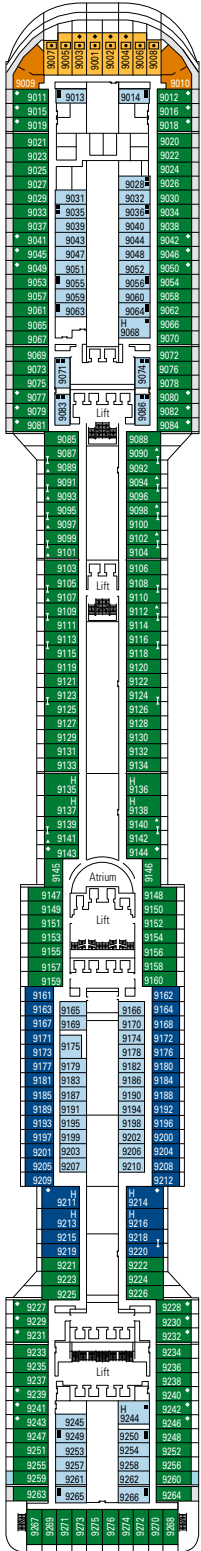

DECK 9
AGATA