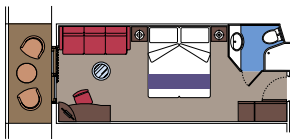

1.106 Balcony