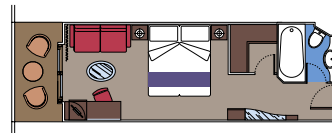

62 Deluxe Suites

Deluxe Suites (from ≈ 22 to $\approx 26 \text{ m}^2$) with balcony ($\approx 6 \text{ m}^2$).
Double bed can be converted into two single beds.

This kind of accommodation is only available in the MSC Yacht Club.