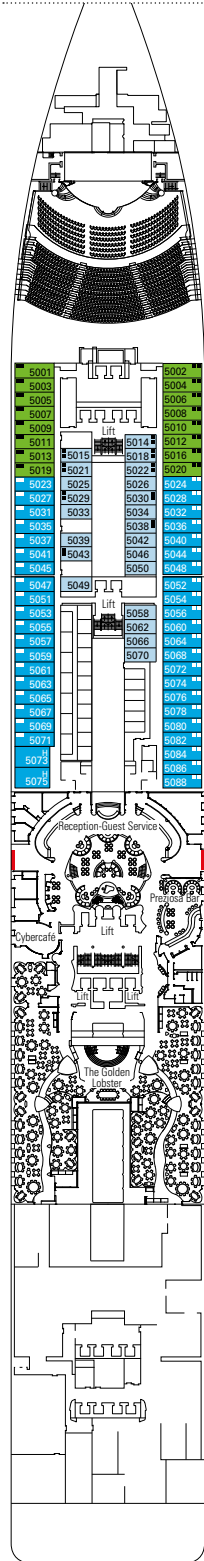

MSC PREZIOSA

TECHNICAL SHEET

COMMON SERVICES

RECEPTION-GUEST SERVICE

TECHNICAL CHARACTERISTICS OF THE SHIP

GROSS TONNAGE	139.072 tons
LENGTH / BEAM / HEIGHT	333,30 m / 37,92 m post panamax / 67,69 m
SURFACE AREA	450.000 m ² , incl. 27.000 m ² public area
DECKS	26, incl. 14 for guests
LIFTS	26, incl. 17 for guests (2 panoramics and 1 for the MSC Yacht Club)
VOLTAGE (IN CABIN)	110/220 volts
MAXIMUM SPEED	24.21 knots
STABILISERS	Stabilised with 2 fins
NUMBER OF PASSENGERS	4.345
NUMBER OF CABINS	1.751, incl. 45 for guests with disabilities or reduced mobility
CREW MEMBERS	Approx. 1.388
POOLS	4, incl. 1 with sliding roof and 1 for the MSC Yacht Club; 12 whirlpool baths
ENVIRONMENTAL TECHNOLOGY	AWT-Advanced Water Treatment, Energy Saving & Monitoring System

VARIOUS SERVICES	Seats	Use	Surface (m ²)	Deck
EXCURSIONS OFFICE	8	Excursions office	100	5 Corallo
MEDICAL CENTER	6	Medical centre	284	4 Ambra
RECEPTION-GUEST SERVICE	128	Reception, guest service	479	6 Diamante

DECK PLANS & ACCOMMODATIONS

4.345 GUESTS
1.751 CABINS

LA LOCANDA

DECK 4
AMBRA

DECK 5
CORALLO

DECK 6
DIAMANTE

DECK 7
RUBINO

DECK 8
ONICE