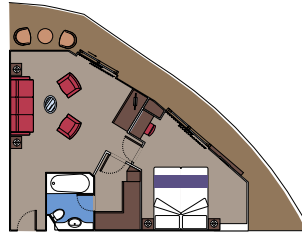

LEGEND

- ▲ Sofa bed
- ◆ Double sofa bed
- 3rd bed is a pullman bed
- 3rd and 4th beds are pullman beds
- ↔ Connecting cabins
- ◻ Cabin with panoramic sealed window
- H Cabin for guests with disabilities or reduced mobility
- ★ Juliet balcony (non-walkable area)
- ◐ Cabins with partial view
- Balcony with metal balustrade
- Balcony with half glass half metal balustrade

Ship configuration, data and descriptions may be subject to change depending on the season and on the destination and will be verified at the time of booking.

CABIN TYPES

FACILITIES INCLUDED

- Air conditioning
- Spacious wardrobe
- Bathroom with shower or bathtub
- Interactive TV
- Telephone
- Wi-Fi connection (for a fee)
- Mini bar
- Safe deposit box

2 Royal Suites

Royal Suites ($\approx 36 \text{ m}^2$) with balcony ($\approx 16 \text{ m}^2$).
Double bed can be converted into two single beds.

This kind of accommodation is only available in the MSC Yacht Club.

3 Executive & Family Suites

Executive and Family Suites with panoramic sealed window (from ≈ 40 to $\approx 51 \text{ m}^2$).
Double bed can be converted into two single beds.

This kind of accommodation is only available in the MSC Yacht Club.