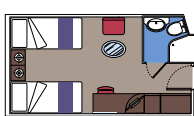

392 Interior

Interior cabins (from ≈ 13 to ≈ 16 m²). Double bed can be converted into two single beds.

This kind of accommodation is available with Bella and Fantastica Experiences.