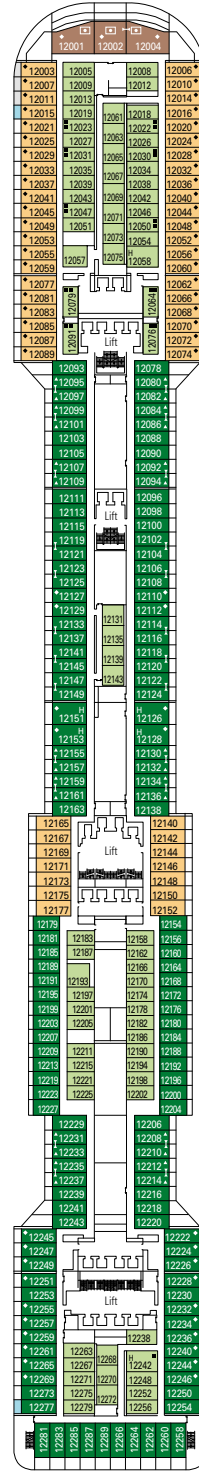

DECK 12
OPALE