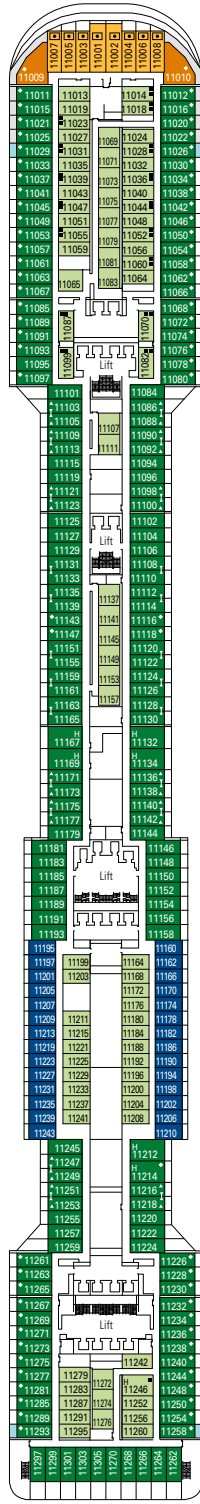

DECK 11
GIADA