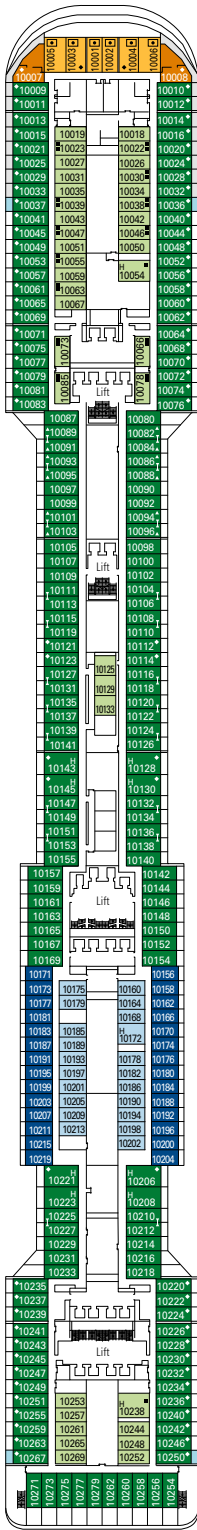

DECK 10
TORMALINA