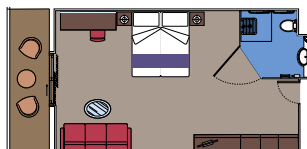

2 Suites for guests with disabilities or reduced mobility