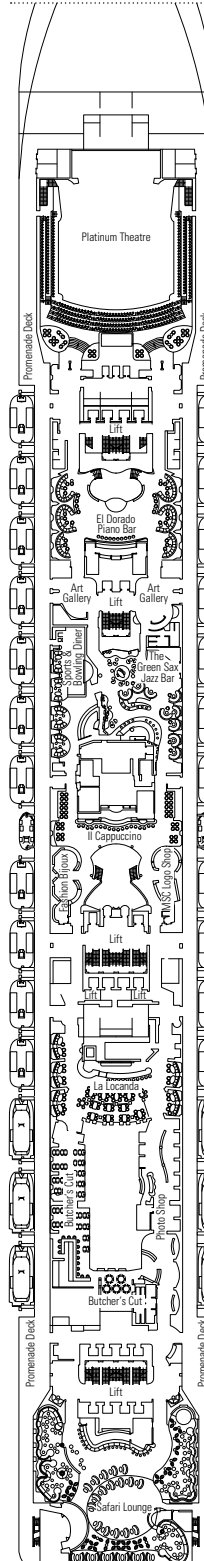

MSC PREZIOSA

TECHNICAL SHEET

COMMON SERVICES

RECEPTION-GUEST SERVICE

TECHNICAL CHARACTERISTICS OF THE SHIP

GROSS TONNAGE	139.072 tons
LENGTH / BEAM / HEIGHT	333,30 m / 37,92 m post panamax / 67,69 m
SURFACE AREA	450.000 m ² , incl. 27.000 m ² public area
DECKS	26, incl. 14 for guests
LIFTS	26, incl. 17 for guests (2 panoramics and 1 for the MSC Yacht Club)
VOLTAGE (IN CABIN)	110/220 volts
MAXIMUM SPEED	24.21 knots
STABILISERS	Stabilised with 2 fins
NUMBER OF PASSENGERS	4.345
NUMBER OF CABINS	1.751, incl. 45 for guests with disabilities or reduced mobility
CREW MEMBERS	Approx. 1.388
POOLS	4, incl. 1 with sliding roof and 1 for the MSC Yacht Club; 12 whirlpool baths
ENVIRONMENTAL TECHNOLOGY	AWT-Advanced Water Treatment, Energy Saving & Monitoring System

VARIOUS SERVICES	Seats	Use	Surface (m ²)	Deck
EXCURSIONS OFFICE	8	Excursions office	100	5 Corallo
MEDICAL CENTER	6	Medical centre	284	4 Ambra
RECEPTION-GUEST SERVICE	128	Reception, guest service	479	6 Diamante

CONFERENCE ROOMS	Seats	Stage / Dance floor surface (m ²)	Surface (m ²)	Deck
GALAXY LOUNGE	122	95	421	16 Acquamarina
PLATINUM THEATRE	1.645	165	2.086	6 Diamante / 7 Rubino
SAFARI LOUNGE	313	27	800	7 Rubino
SKY & STARS	51		83	16 Acquamarina
THE GREEN SAX	116	16	235	7 Rubino

DECK PLANS & ACCOMMODATIONS

4.345 GUESTS
1.751 CABINS

LA LOCANDA

DECK 4
AMBRA

DECK 5
CORALLO

DECK 6
DIAMANTE

DECK 7
RUBINO

DECK 8
ONICE