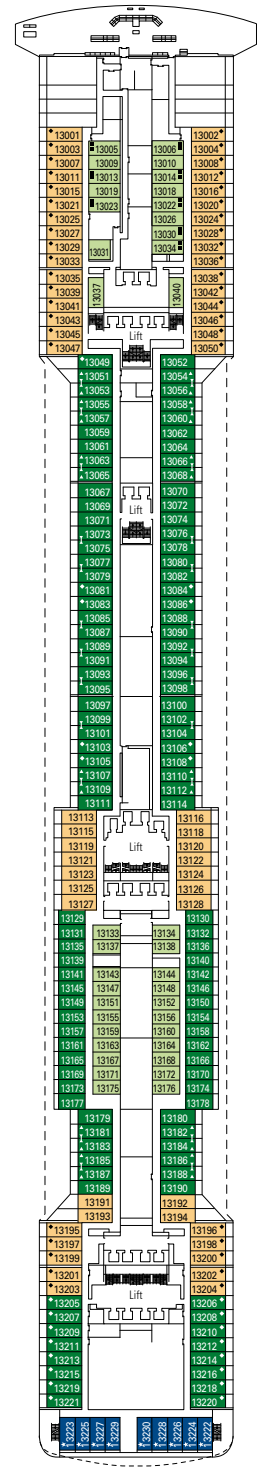

DECK 13
AMETISTA