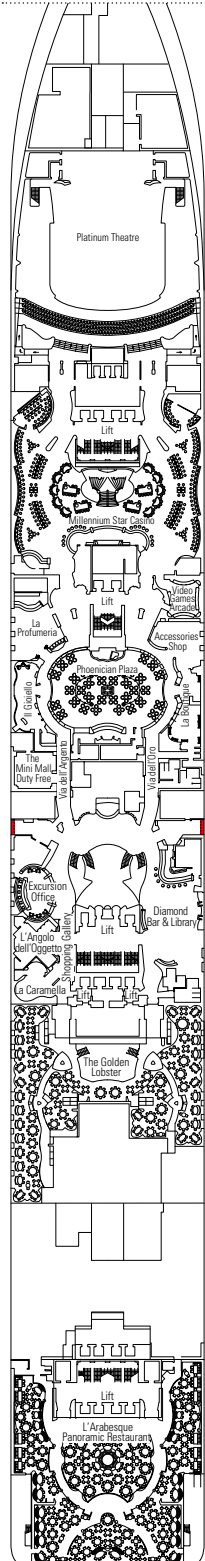

MSC PREZIOSA

TECHNICAL SHEET

COMMON SERVICES

RECEPTION-GUEST SERVICE

TECHNICAL CHARACTERISTICS OF THE SHIP

GROSS TONNAGE	139.072 tons
LENGTH / BEAM / HEIGHT	333,30 m / 37,92 m post panamax / 67,69 m
SURFACE AREA	450.000 m ² , incl. 27.000 m ² public area
DECKS	26, incl. 14 for guests
LIFTS	26, incl. 17 for guests (2 panoramics and 1 for the MSC Yacht Club)
VOLTAGE (IN CABIN)	110/220 volts
MAXIMUM SPEED	24.21 knots
STABILISERS	Stabilised with 2 fins
NUMBER OF PASSENGERS	4.345
NUMBER OF CABINS	1.751, incl. 45 for guests with disabilities or reduced mobility
CREW MEMBERS	Approx. 1.388
POOLS	4, incl. 1 with sliding roof and 1 for the MSC Yacht Club; 12 whirlpool baths
ENVIRONMENTAL TECHNOLOGY	AWT-Advanced Water Treatment, Energy Saving & Monitoring System

VARIOUS SERVICES	Seats	Use	Surface (m ²)	Deck
EXCURSIONS OFFICE	8	Excursions office	100	5 Corallo
MEDICAL CENTER	6	Medical centre	284	4 Ambra
RECEPTION-GUEST SERVICE	128	Reception, guest service	479	6 Diamante

CONFERENCE ROOMS	Seats	Stage / Dance floor surface (m ²)	Surface (m ²)	Deck
GALAXY LOUNGE	122	95	421	16 Acquamarina
PLATINUM THEATRE	1.645	165	2.086	6 Diamante / 7 Rubino
SAFARI LOUNGE	313	27	800	7 Rubino
SKY & STARS	51		83	16 Acquamarina
THE GREEN SAX	116	16	235	7 Rubino

DECK PLANS & ACCOMMODATIONS

4.345 GUESTS
1.751 CABINS

LA LOCANDA

DECK 4
AMBRA

DECK 5
CORALLO

DECK 6
DIAMANTE

DECK 7
RUBINO

DECK 8
ONICE