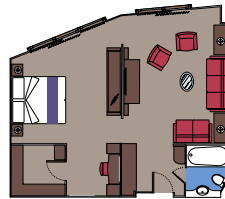

LEGEND

- ▲ Sofa bed
- ◆ Double sofa bed
- 3rd bed is a pullman bed
- 3rd and 4th beds are pullman beds
- ↔ Connecting cabins
- ◻ Cabin with panoramic sealed window
- H Cabin for guests with disabilities or reduced mobility
- ★ Juliet balcony (non-walkable area)
- ◐ Cabins with partial view
- Balcony with metal balustrade
- Balcony with half glass half metal balustrade

Ship configuration, data and descriptions may be subject to change depending on the season and on the destination and will be verified at the time of booking.

CABIN TYPES

FACILITIES INCLUDED

- Air conditioning
- Spacious wardrobe
- Bathroom with shower or bathtub
- Interactive TV
- Telephone
- Wi-Fi connection (for a fee)
- Mini bar
- Safe deposit box

2 Royal Suites

Royal Suites ($\approx 36 \text{ m}^2$) with balcony ($\approx 16 \text{ m}^2$).
Double bed can be converted into two single beds.

This kind of accommodation is only available in the MSC Yacht Club.

3 Executive & Family Suites

Executive and Family Suites with panoramic sealed window (from ≈ 40 to $\approx 51 \text{ m}^2$).
Double bed can be converted into two single beds.

This kind of accommodation is only available in the MSC Yacht Club.