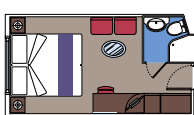

This kind of accommodation is available with Bella, Fantastica and Aurea Experiences.

113 Ocean View

Cabins with porthole (from ≈ 12 to ≈ 20 m²). Double bed can be converted into two single beds.

This kind of accommodation is available with Bella and Fantastica Experiences.