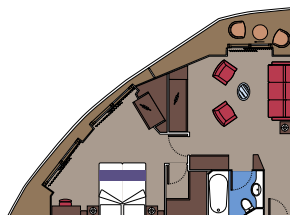

3 Executive & Family Suites

Executive and Family Suites with panoramic sealed window (from ≈ 40 to $\approx 51 \text{ m}^2$).
Double bed can be converted into two single beds.

This kind of accommodation is only available in the MSC Yacht Club.

62 Deluxe Suites

Deluxe Suites (from ≈ 22 to $\approx 26 \text{ m}^2$) with balcony ($\approx 6 \text{ m}^2$).
Double bed can be converted into two single beds.

This kind of accommodation is only available in the MSC Yacht Club.

AUREA SUITE

28 Suites

Suites (from ≈ 21 to ≈ 41 m²) with balcony (≈ 3 m²) or panoramic sealed window. Double bed can be converted into two single beds.

This kind of accommodation is available only with Aurea Experience.