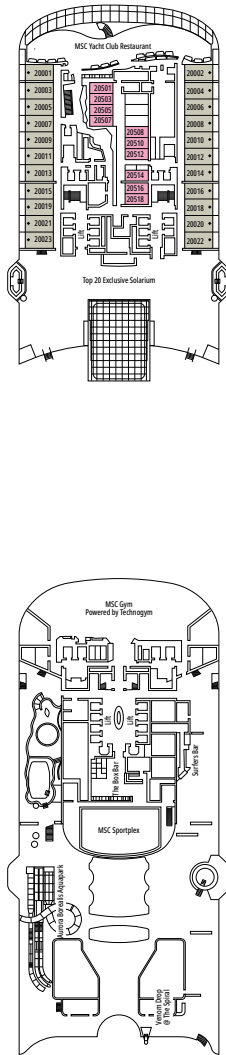

DECK 20
OCEAN CAY