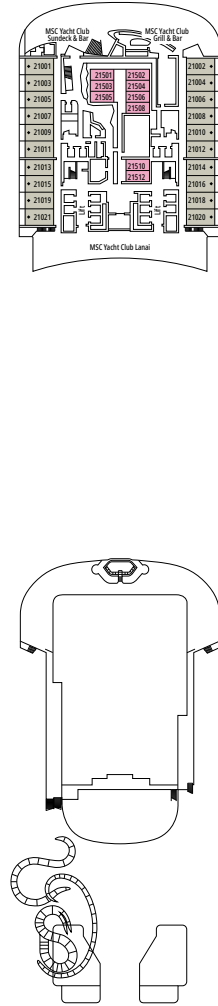

DECK 21
SAN JUAN