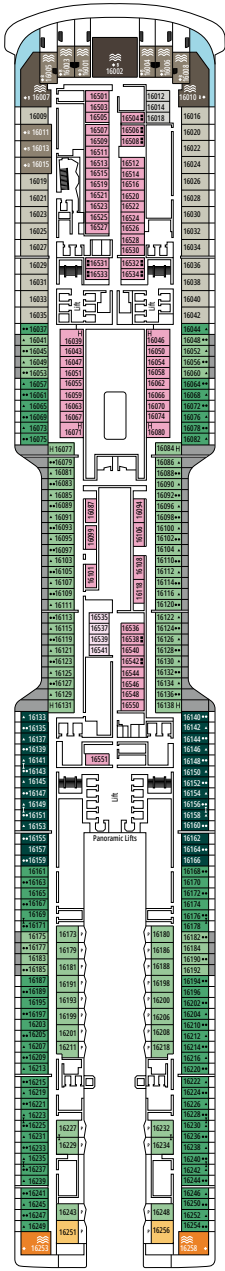

DECK 16
FORT-DE-FRANCE