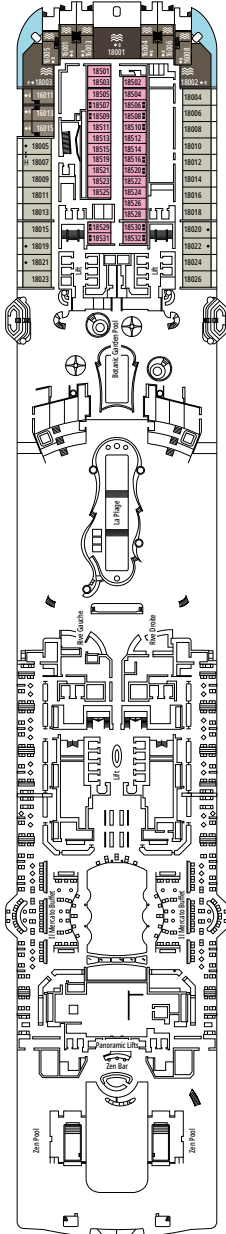

DECK 18
BUENOS AIRES