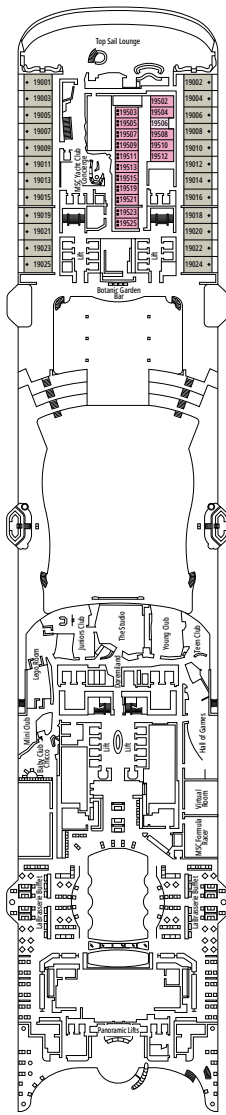

DECK 19
NEW YORK