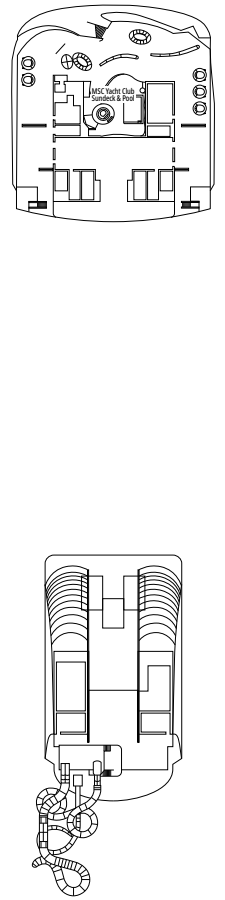

DECK 22
OCHOS RIOS