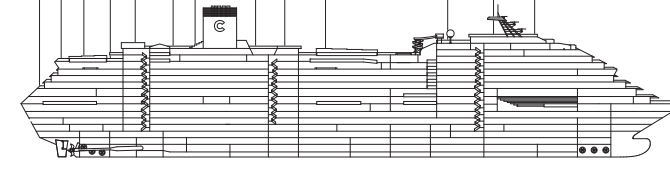

Costa Favolosa Deck Plan

Deck 1 2 3 4 5 6 7 8 9 10 11 12 14

Gross Tonnage: 114,500 t
Length: 951 ft
Width: 116 ft
Cruising speed: 21.5 knots
Max speed: 23 knots

Built in 2011
Double Occupancy Capacity: 3,000
Crew & Staff: 1,110
of Staterooms:
Inside: 549
Oceanview: 321

Verandas: 465
Mini Suites: 14
Suites: 36
Grand Suites: 8
Samsara Spa Staterooms: 103

Categories & Decks

- I1** Inside. Decks 1,2
- I2** Inside. Decks 1,2
- I3** Inside. Decks 2,6
- I4** Inside. Decks 6,7
- I5** Inside. Decks 7,8,9
- E1** Ocean View. Deck 1
- E2** Ocean View. Decks 1,2,6,7,9
- B1** Ocean View Balcony. Deck 6
- B2** Ocean View Balcony. Decks 6,7
- B3** Ocean View Balcony. Deck 10