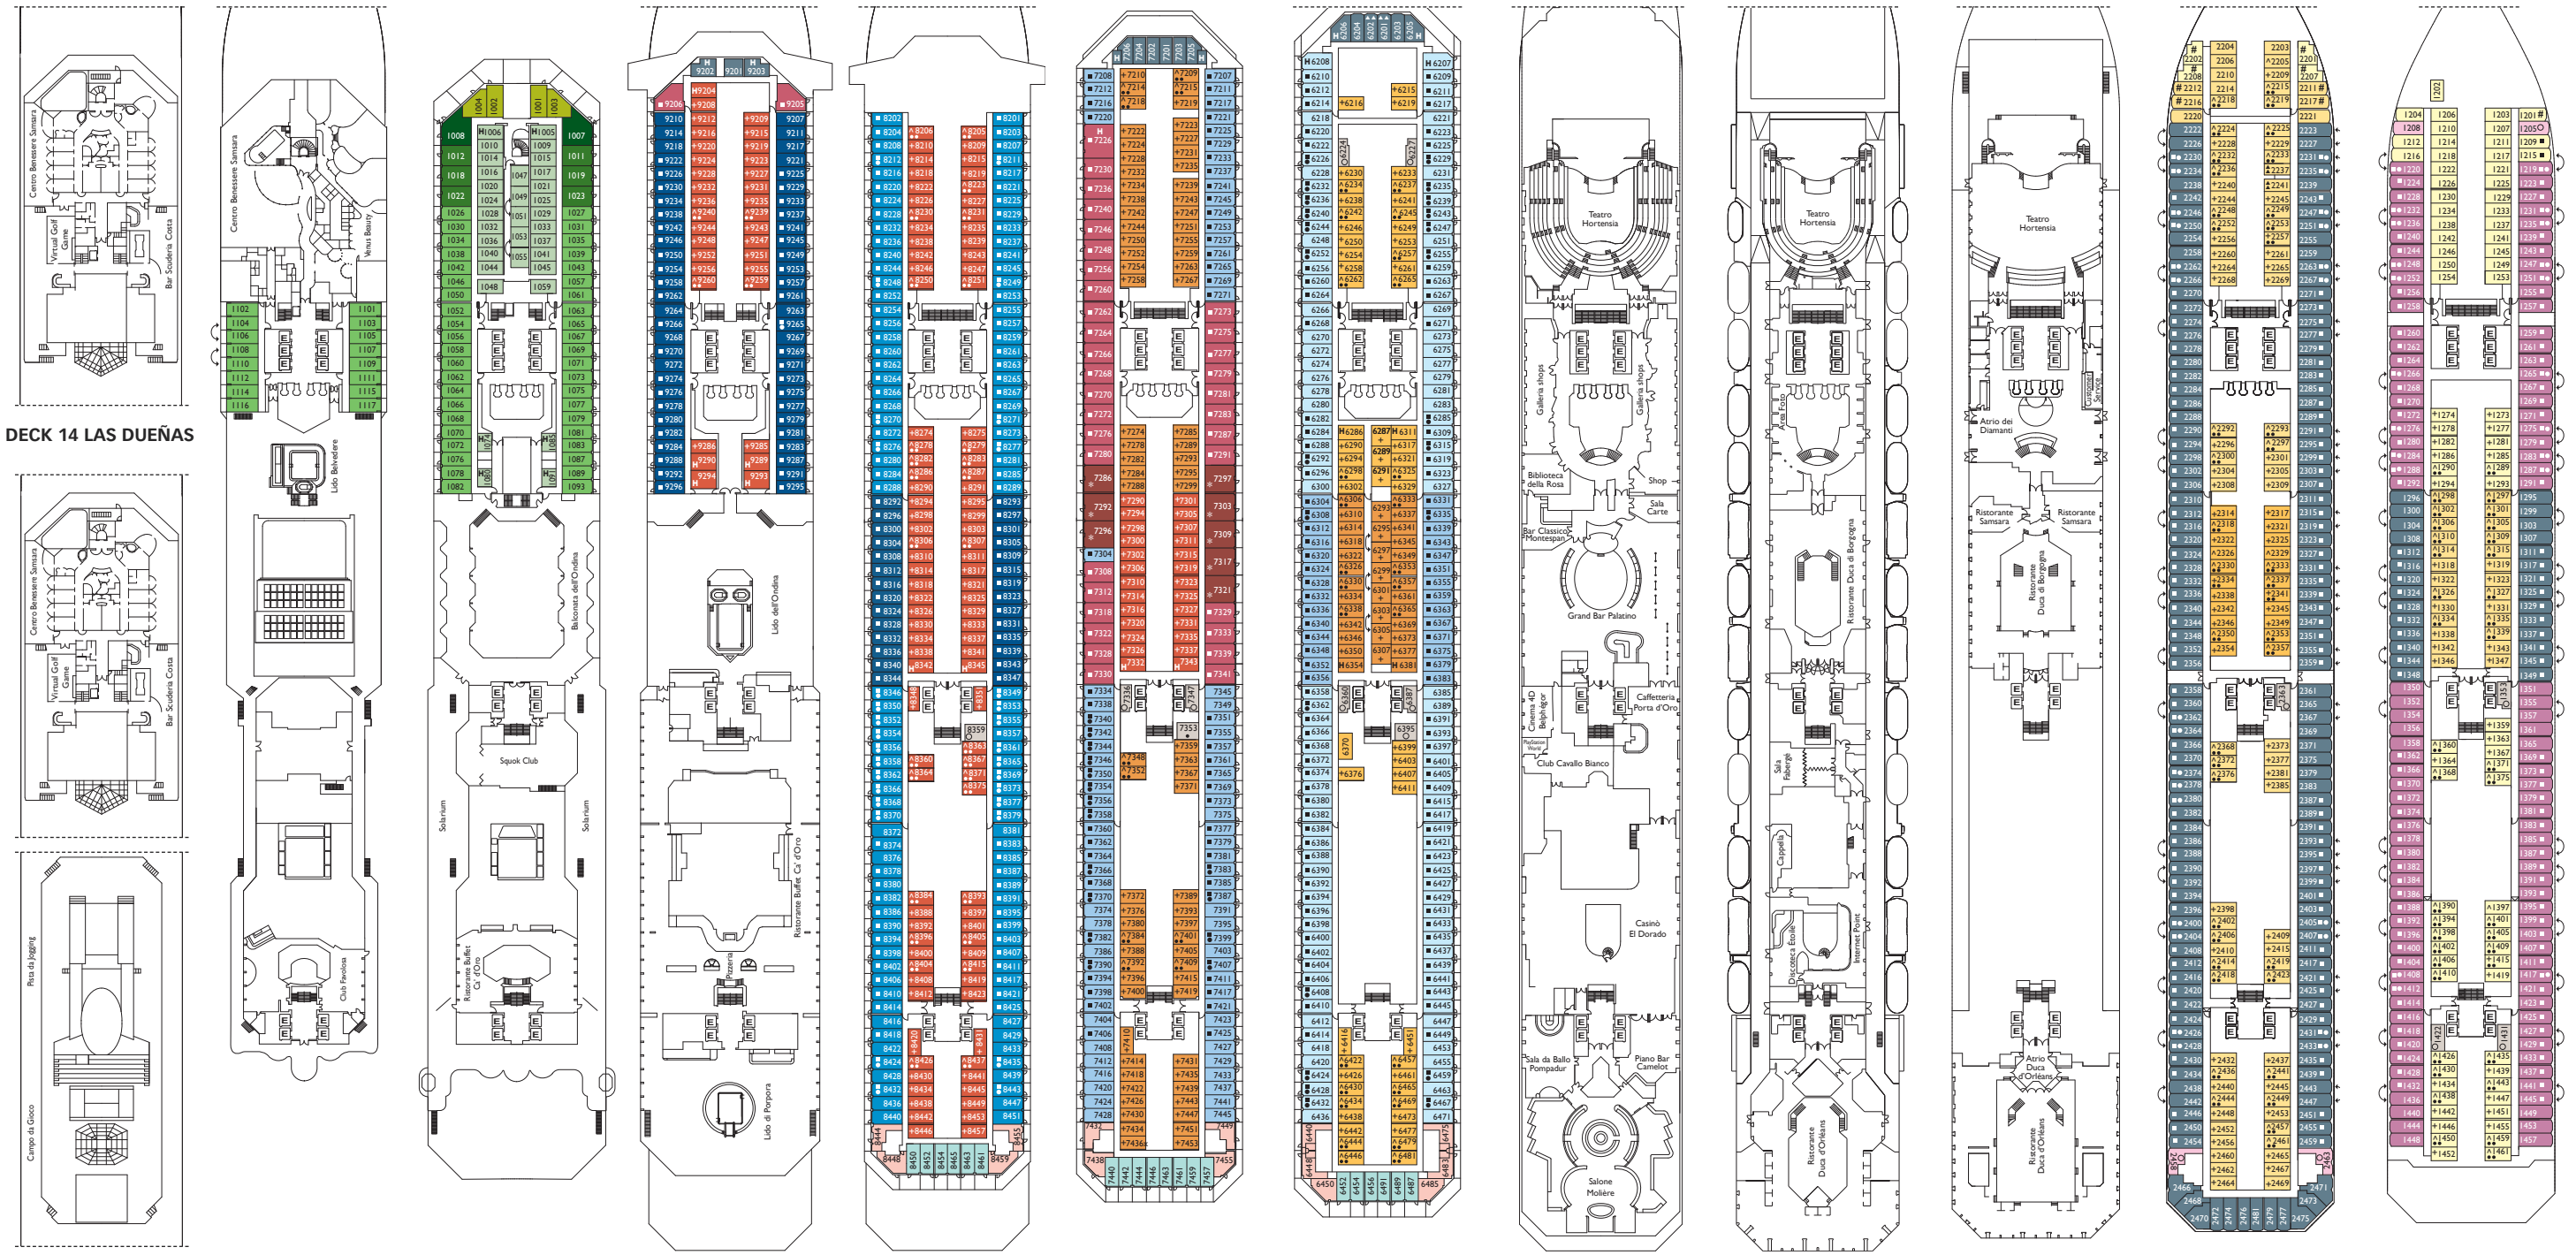

Costa Favolosa Deck Plan

Deck 1 2 3 4 5 6 7 8 9 10 11 12 14

Gross Tonnage: 114,500 t
Length: 951 ft
Width: 116 ft
Cruising speed: 21.5 knots
Max speed: 23 knots

Built in 2011
Double Occupancy Capacity: 3,000
Crew & Staff: 1,110
of Staterooms:
Inside: 549
Oceanview: 321

For more detailed deck plans visit costacruises.com. Deck plans are subject to change.

- B4** Ocean View Balcony. Decks 8,9
 - B5** Grand Ocean View Balcony. Decks 6,7,8
 - IS** Single Inside. Decks 1,2,6,7,8
 - ES** Single Ocean View. Decks 1,2
- Suites**
- MS** Mini Suite with Ocean View Balcony. Decks 6,7,8
 - S** Suite with Ocean View Balcony. Decks 7,9
 - GS** Grand Suite with Ocean View Balcony. Deck 7

Samsara Cabins & Suites

- SI** Samsara Inside. Deck 10
- SB** Samsara Ocean View Balcony. Decks 10,11
- SU** Samsara Suite with Ocean View Balcony. Deck 10
- SV** Samsara Suite with Ocean View Veranda. Deck 10
- SG** Samsara Grand Suite with Ocean View Veranda. Deck 10

Please note: Double bed available in all categories. 3rd bed available in all categories except MS & Samsara. 4th bed available in all categories except MS, S, & Samsara.

DECK 14 LAS DUEÑAS DECK 12 EL PRADO DECK 11 LUXEMBOURG DECK 10 ESCORIAL DECK 9 VILLA BORGHESE DECK 8 ENCLADO DECK 7 BOBOLI DECK 6 LA ZARZUELA DECK 5 TIVOLI DECK 4 VERSAILLES DECK 3 HERMITAGE DECK 2 ALHAMBRA DECK 1 BABILONIA