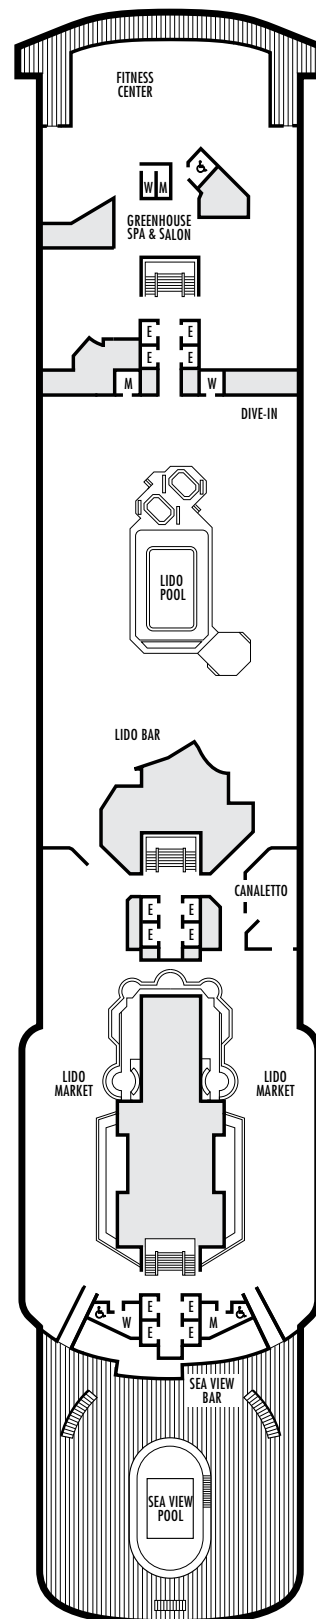

Important Note: Not all staterooms within each category have the same furniture configuration and/or facilities. Appropriate symbols within the rooms on the deck plans describe differences from the stateroom descriptions below.

All information is subject to change.

STATEROOM SYMBOL LEGEND

- Quad (2 lower beds, 1 sofa bed, 1 upper)
- Triple (2 lower beds, 1 sofa bed)
- ☆ 2 lower beds not convertible to a queen-size
- △ Partial sea view
- X Fully obstructed view
- Bathtub & shower
- + Connecting rooms
- These staterooms have portholes instead of windows

ACCESSIBILITY STATEROOM SYMBOL LEGEND

- ♿ Suites B7088, B7087, B6228 & B6225 and stateroom EE3429 are fully accessible, roll-in shower only
- ▼ Suite SA7034 is fully accessible with single side approach to the bed, bathtub & roll-in shower. Staterooms DA6104, G1805 & G1804 are fully accessible with single side approach to the bed, roll-in shower only.
- ★ Staterooms EE3396, EE3391, HH3431, HH3430, E2702, L2700, J2555, J2554, G2500, FF1964, FF1955, G1807 & G1806 are ambulatory accessible, roll-in shower only

For more information regarding accessibility features on our ships please visit the [Accessible Cruising](#) section of our website.

Lido Deck