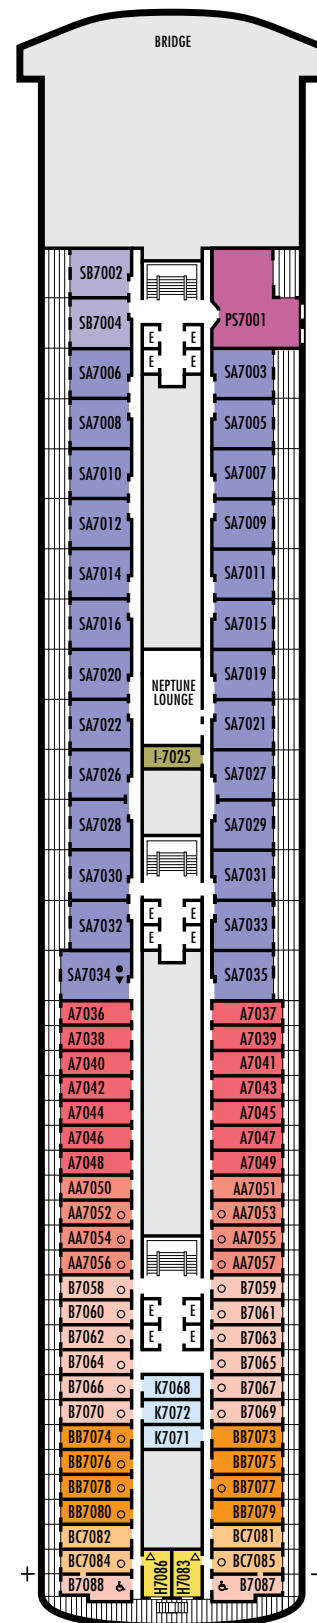

#### K

**Large:** 2 lower beds convertible to 1 queen-size bed, shower. Approximately 182–293 sq. ft.

Navigation Deck