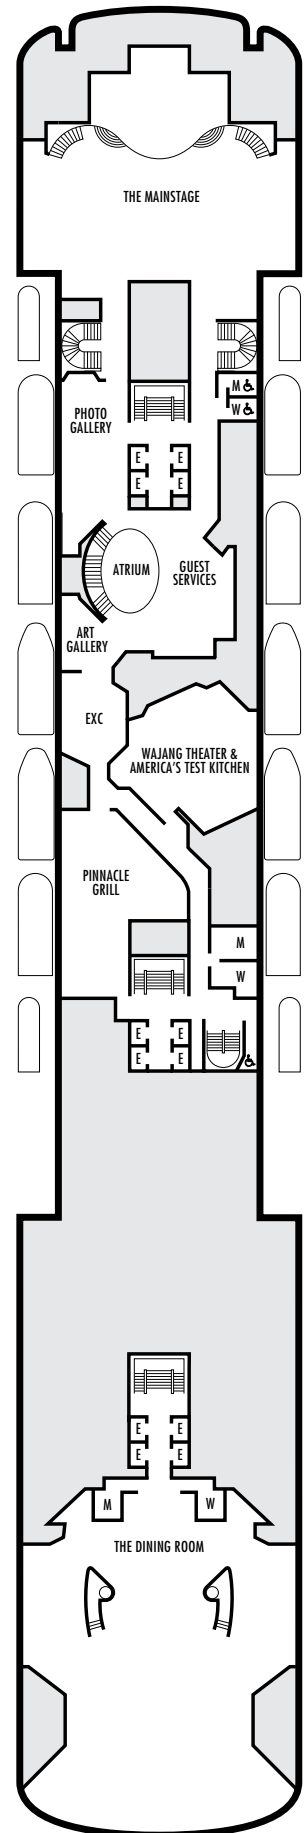

DECK 4—PROMENADE DECK