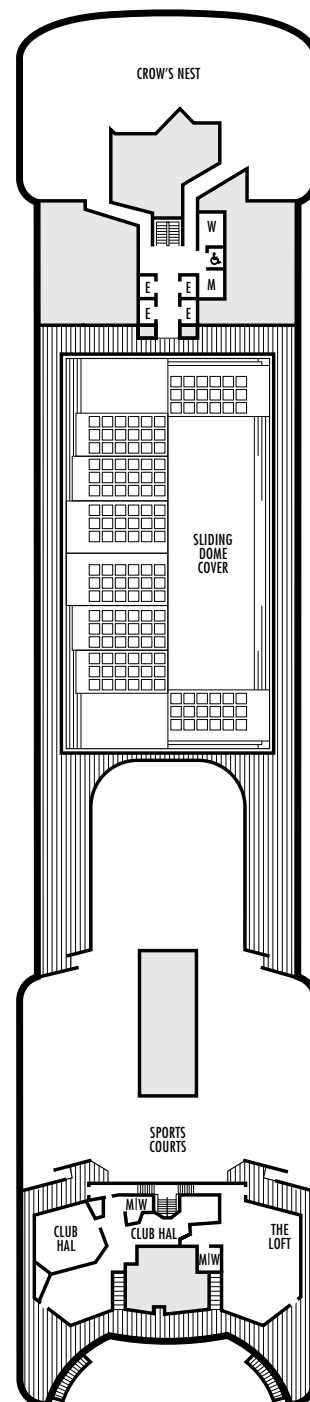

Important Note: Not all staterooms within each category have the same furniture configuration and/or facilities. Appropriate symbols within the rooms on the deck plans describe differences from the stateroom descriptions below.

All information is subject to change.

STATEROOM SYMBOL LEGEND

- Quad (2 lower beds, 1 sofa bed, 1 upper)
- Triple (2 lower beds, 1 sofa bed)
- ☆ 2 lower beds not convertible to a queen-size
- △ Partial sea view
- X Fully obstructed view
- Bathtub & shower
- + Connecting rooms
- These staterooms have portholes instead of windows

ACCESSIBILITY STATEROOM SYMBOL LEGEND

- ♿ Suites B7088, B7087, B6228 & B6225 and stateroom EE3429 are fully accessible, roll-in shower only
- ▼ Suite SA7034 is fully accessible with single side approach to the bed, bathtub & roll-in shower. Staterooms DA6104, G1805 & G1804 are fully accessible with single side approach to the bed, roll-in shower only.
- ★ Staterooms EE3396, EE3391, HH3431, HH3430, E2702, L2700, J2555, J2554, G2500, FF1964, FF1955, G1807 & G1806 are ambulatory accessible, roll-in shower only

For more information regarding accessibility features on our ships please visit the [Accessible Cruising](#) section of our website.

Sports Deck