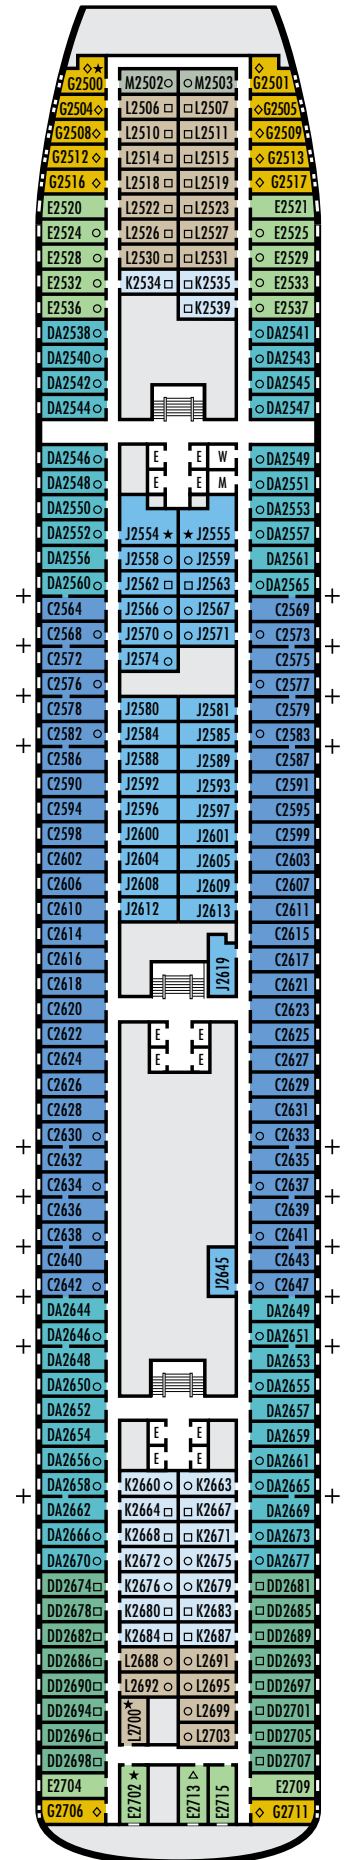

All information is subject to change.

STATEROOM SYMBOL LEGEND

- Quad (2 lower beds, 1 sofa bed, 1 upper)
- Triple (2 lower beds, 1 sofa bed)
- ☆ 2 lower beds not convertible to a queen-size
- △ Partial sea view
- X Fully obstructed view
- Bathtub & shower
- + Connecting rooms
- These staterooms have portholes instead of windows

ACCESSIBILITY STATEROOM SYMBOL LEGEND

- ♿ Suites B7088, B7087, B6228 & B6225 and stateroom EE3429 are fully accessible, roll-in shower only
- ▼ Suite SA7034 is fully accessible with single side approach to the bed, bathtub & roll-in shower. Staterooms DA6104, G1805 & G1804 are fully accessible with single side approach to the bed, roll-in shower only.
- ★ Staterooms EE3396, EE3391, HH3431, HH3430, E2702, L2700, J2555, J2554, G2500, FF1964, FF1955, G1807 & G1806 are ambulatory accessible, roll-in shower only

For more information regarding accessibility features on our ships please visit the [Accessible Cruising](#) section of our website.

OCEAN-VIEW STATEROOMS

- C DA DD E

Large: 2 lower beds convertible to 1 queen-size bed, shower. Approximately 140–319 sq. ft.

G

Large: 2 lower beds convertible to 1 queen-size bed, shower. All G-category staterooms have portholes. Approximately 140–319 sq. ft.

INTERIOR STATEROOMS

- J K L M

Large: 2 lower beds convertible to 1 queen-size bed, shower. Approximately 182–293 sq. ft.

DECK 2—MAIN DECK

Staterooms 2500–2715

Main Deck