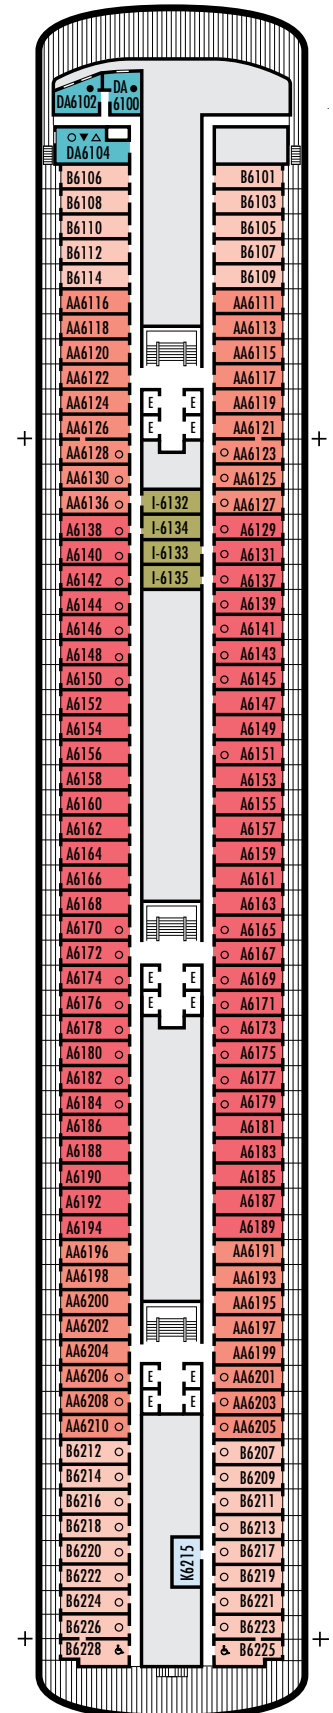

VOLENDAM

DECK PLANS & STATEROOMS

The deck plans are color-coded by category of stateroom, and the category letter precedes the stateroom number in each room. All staterooms are equipped with flat-panel television, DVD player, telephone and multichannel music.

Important Note: Not all staterooms within each category have the same furniture configuration and/or facilities. Appropriate symbols within the rooms on the deck plans describe differences from the stateroom descriptions below.

All information is subject to change.

STATEROOM SYMBOL LEGEND

- Quad (2 lower beds, 1 sofa bed, 1 upper)
- Triple (2 lower beds, 1 sofa bed)
- ☆ 2 lower beds not convertible to a queen-size
- △ Partial sea view
- X Fully obstructed view
- Bathtub & shower
- + Connecting rooms
- These staterooms have portholes instead of windows

ACCESSIBILITY STATEROOM SYMBOL LEGEND

- ♿ Suites B7088, B7087, B6228 & B6225 and stateroom EE3429 are fully accessible, roll-in shower only
- ▼ Suite SA7034 is fully accessible with single side approach to the bed, bathtub & roll-in shower. Staterooms DA6104, G1805 & G1804 are fully accessible with single side approach to the bed, roll-in shower only.
- ★ Staterooms EE3396, EE3391, HH3431, HH3430, E2702, L2700, J2555, J2554, G2500, FF1964, FF1955, G1807 & G1806 are ambulatory accessible, roll-in shower only

For more information regarding accessibility features on our ships please visit the [Accessible Cruising](#) section of our website.

VERANDAH SUITES

■ A ■ AA ■ B

Vista Suites: 2 lower beds convertible to 1 queen-size bed, whirlpool bath & shower, sitting area, private verandah, mini-bar, refrigerator, floor-to-ceiling windows. Approximately 297–379 sq. ft. including verandah.

OCEAN-VIEW STATEROOMS

■ DA