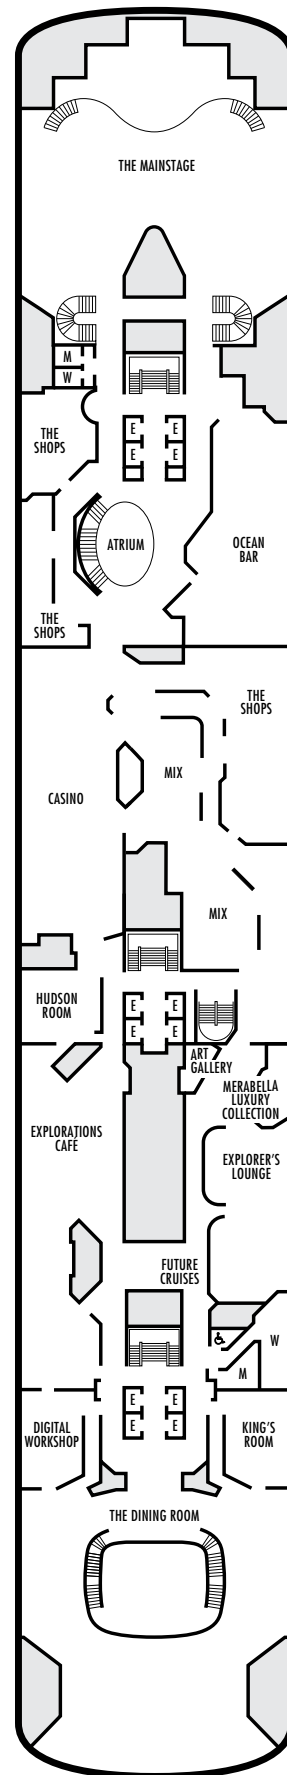

VOLENDAM

DECK PLANS & STATEROOMS

The deck plans are color-coded by category of stateroom, and the category letter precedes the stateroom number in each room. All staterooms are equipped with flat-panel television, DVD player, telephone and multichannel music.

Important Note: Not all staterooms within each category have the same furniture configuration and/or facilities. Appropriate symbols within the rooms on the deck plans describe differences from the stateroom descriptions below.

All information is subject to change.

STATEROOM SYMBOL LEGEND

- Quad (2 lower beds, 1 sofa bed, 1 upper)
- Triple (2 lower beds, 1 sofa bed)
- ☆ 2 lower beds not convertible to a queen-size
- △ Partial sea view
- × Fully obstructed view
- Bathtub & shower
- + Connecting rooms
- These staterooms have portholes instead of windows

ACCESSIBILITY STATEROOM SYMBOL LEGEND

- ♿ Suites B7088, B7087, B6228 & B6225 and stateroom EE3429 are fully accessible, roll-in shower only
- ▼ Suite SA7034 is fully accessible with single side approach to the bed, bathtub & roll-in shower. Staterooms DA6104, G1805 & G1804 are fully accessible with single side approach to the bed, roll-in shower only.
- ★ Staterooms EE3396, EE3391, HH3431, HH3430, E2702, L2700, J2555, J2554, G2500, FF1964, FF1955, G1807 & G1806 are ambulatory accessible, roll-in shower only

For more information regarding accessibility features on our ships please visit the [Accessible Cruising](#) section of our website.