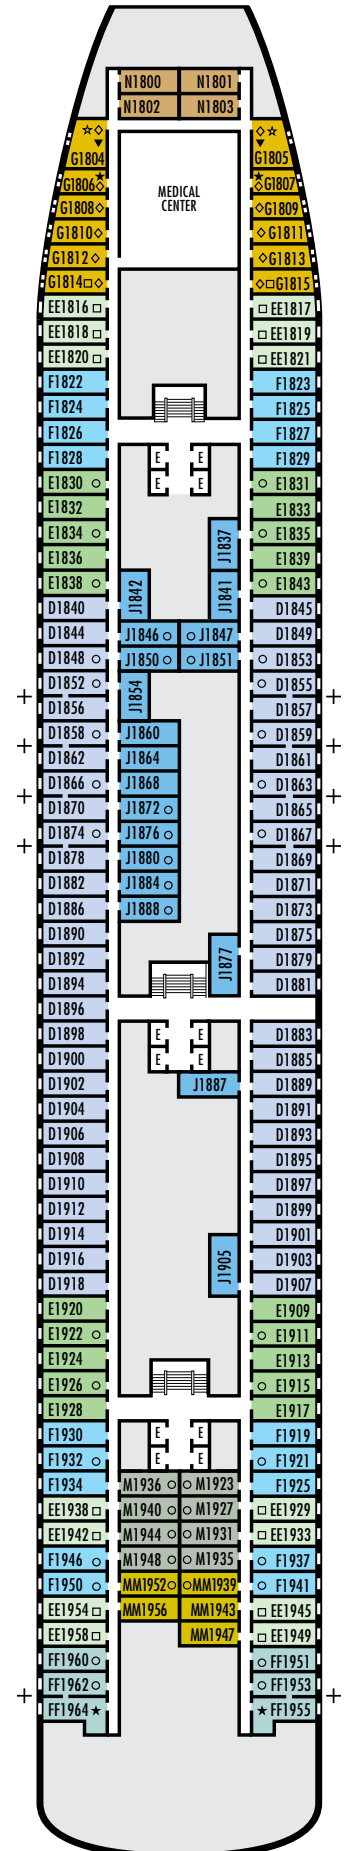

All information is subject to change.

STATEROOM SYMBOL LEGEND

- Quad (2 lower beds, 1 sofa bed, 1 upper)
- Triple (2 lower beds, 1 sofa bed)
- ☆ 2 lower beds not convertible to a queen-size
- △ Partial sea view
- X Fully obstructed view
- Bathtub & shower
- + Connecting rooms
- These staterooms have portholes instead of windows

ACCESSIBILITY STATEROOM SYMBOL LEGEND

- ♿ Suites B7088, B7087, B6228 & B6225 and stateroom EE3429 are fully accessible, roll-in shower only
- ▼ Suite SA7034 is fully accessible with single side approach to the bed, bathtub & roll-in shower. Staterooms DA6104, G1805 & G1804 are fully accessible with single side approach to the bed, roll-in shower only.
- ★ Staterooms EE3396, EE3391, HH3431, HH3430, E2702, L2700, J2555, J2554, G2500, FF1964, FF1955, G1807 & G1806 are ambulatory accessible, roll-in shower only

For more information regarding accessibility features on our ships please visit the [Accessible Cruising](#) section of our website.

OCEAN-VIEW STATEROOMS

□ D □ E □ EE □ F □ FF

Large: 2 lower beds convertible to 1 queen-size bed, shower. Approximately 140–319 sq. ft.

■ G

Large: 2 lower beds convertible to 1 queen-size bed, shower. All G-category staterooms have portholes. Approximately 140–319 sq. ft.

INTERIOR STATEROOMS

□ J □ M □ MM □ N

Large: 2 lower beds convertible to 1 queen-size bed, shower. Approximately 182–293 sq. ft.

DECK 1—DOLPHIN DECK Staterooms 1800–1964

Dolphin Deck