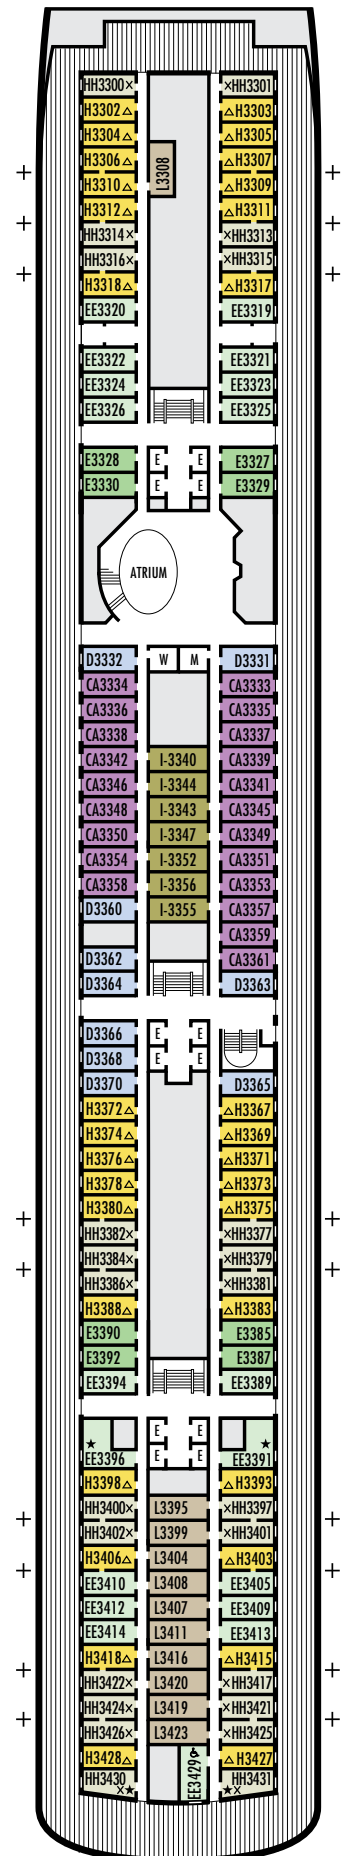

ACCESSIBILITY STATEROOM SYMBOL LEGEND

- ♿ Suites B7088, B7087, B6228 & B6225 and stateroom EE3429 are fully accessible, roll-in shower only
- ▼ Suite SA7034 is fully accessible with single side approach to the bed, bathtub & roll-in shower. Staterooms DA6104, G1805 & G1804 are fully accessible with single side approach to the bed, roll-in shower only.
- ★ Staterooms EE3396, EE3391, HH3431, HH3430, E2702, L2700, J2555, J2554, G2500, FF1964, FF1955, G1807 & G1806 are ambulatory accessible, roll-in shower only

For more information regarding accessibility features on our ships please visit the [Accessible Cruising](#) section of our website.

OCEAN-VIEW STATEROOMS

CA
Lanai: 2 lower beds convertible to 1 queen-size bed, shower. Sliding glass doors lead onto the walk-around Lower Promenade Deck. Approximately 196–240 sq. ft.

D E EE
Large: 2 lower beds convertible to 1 queen-size bed, shower. Approximately 140–319 sq. ft.

H HH
Large: 2 lower beds convertible to 1 queen-size bed, shower. All H-category staterooms have partial sea views. All HH-category staterooms have fully obstructed views. Approximately 140–319 sq. ft.

INTERIOR STATEROOMS

I L
Large: 2 lower beds convertible to 1 queen-size bed, shower. Approximately 182–293 sq. ft.

DECK 3—LOWER PROMENADE DECK Staterooms 3300–3431

Lower Promenade Deck